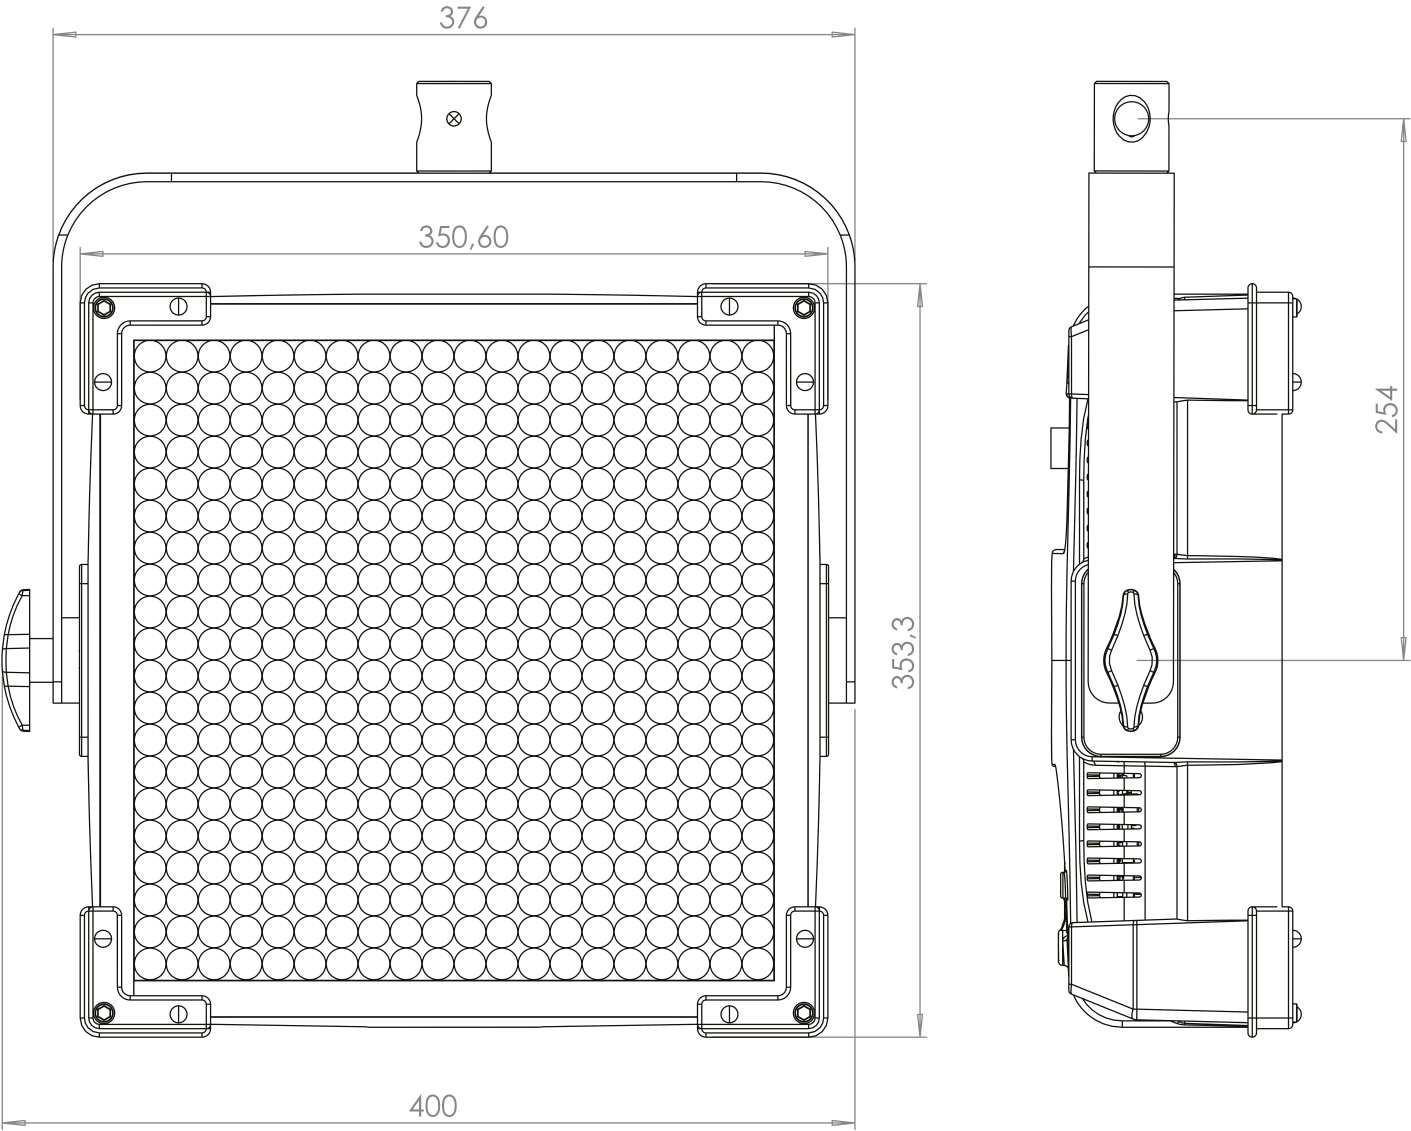

Lupo
Made in Italy

Cod 800PRO

UltrapanelPRO

Dual Color 30 Hard

Technical Data

Dimensions (cm)	350 x 353 x 117 mm
Dimensions (in)	13.7 x 13.8 x 4.6 in
Weight (kg)	4,9 Kg
Weight (lb)	10.8 lb
CRI (Colour Rendering Index)	95
TLCI (Television Lighting Consistency Index)	96
Estimated LED lifetime (L80)	50,000 hours
Dimmer 0 - 100	included
Dimming curves mode	Linear, Exponential, Logarithmic
DMX module	included
DMX (bit)	8 bit / 16 bit
Connection for 14.8 V battery with standard XLR 4 pin connector (pin 1: negative / pin 4: positive)	included
Standard XLR 5 pin connectors to DMX console	included
Watt consumption	220 W
Watt output (equivalent to tungsten)	2000 W
Firmware upgrades	through USB port
Colour temperature	2800 K - 6500 K
Voltage AC	90 V - 240 V
Voltage DC	14.8 V
Light beam	40°
Frequency (input)	50 / 60 Hz
Compliance	CE
Remote control	Bluetooth Long Range / DMX / RDM
Ambient temperature	Max: + 45°C / Min: - 10°C
Power factor	0.96

Photometric data	6500 K	5600 K	3200 K
Distance			
Lux at 1 m - 3.2 ft	73000	72000	65000
Lux at 2 m - 6.5 ft	19600	19400	17500
Lux at 3 m - 9.8 ft	8600	8600	7900
Lux at 4 m - 13.1 ft	4950	4900	4550
Lux at 5 m - 16.4 ft	3200	3200	3000

Technical Drawing

Pole Operated Yoke