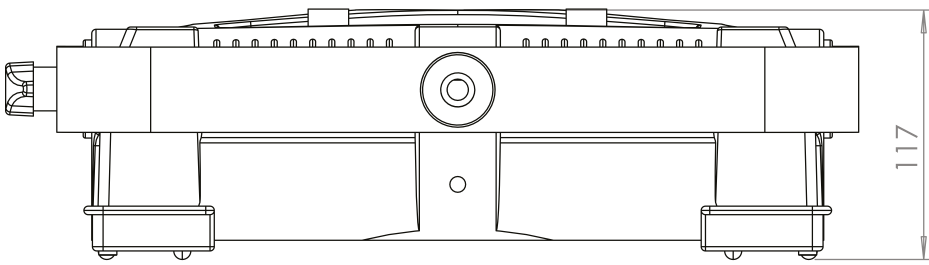

Technical Drawing