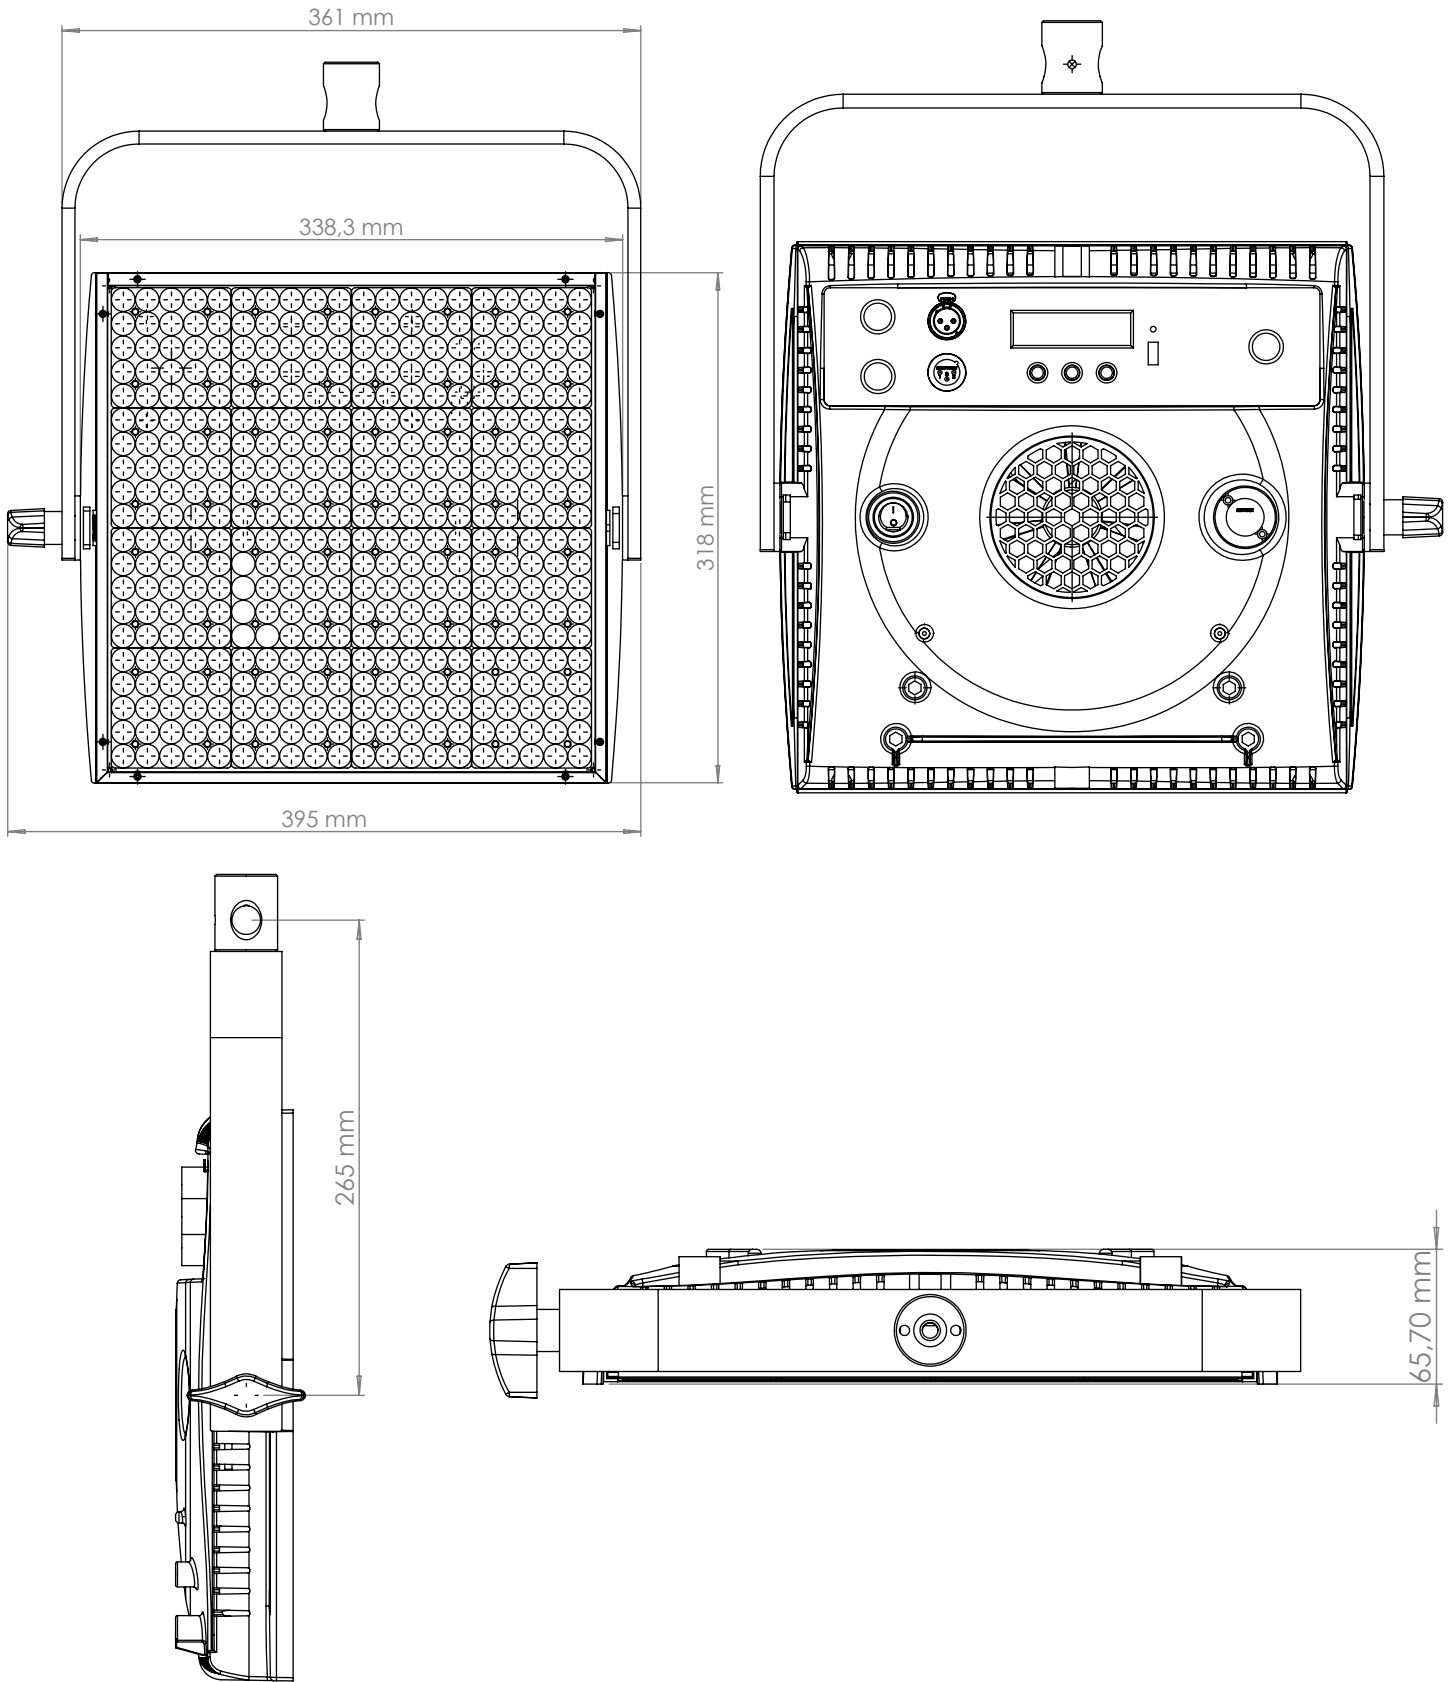

Technical Drawing

Lupo
Made in Italy

Lupo srl - Via V. Sassi 28 Collegno (TO) - 10093 - Italy
Phone: +39 011 411 9919 / e-mail: contact@lupo.it
website: www.lupo.it