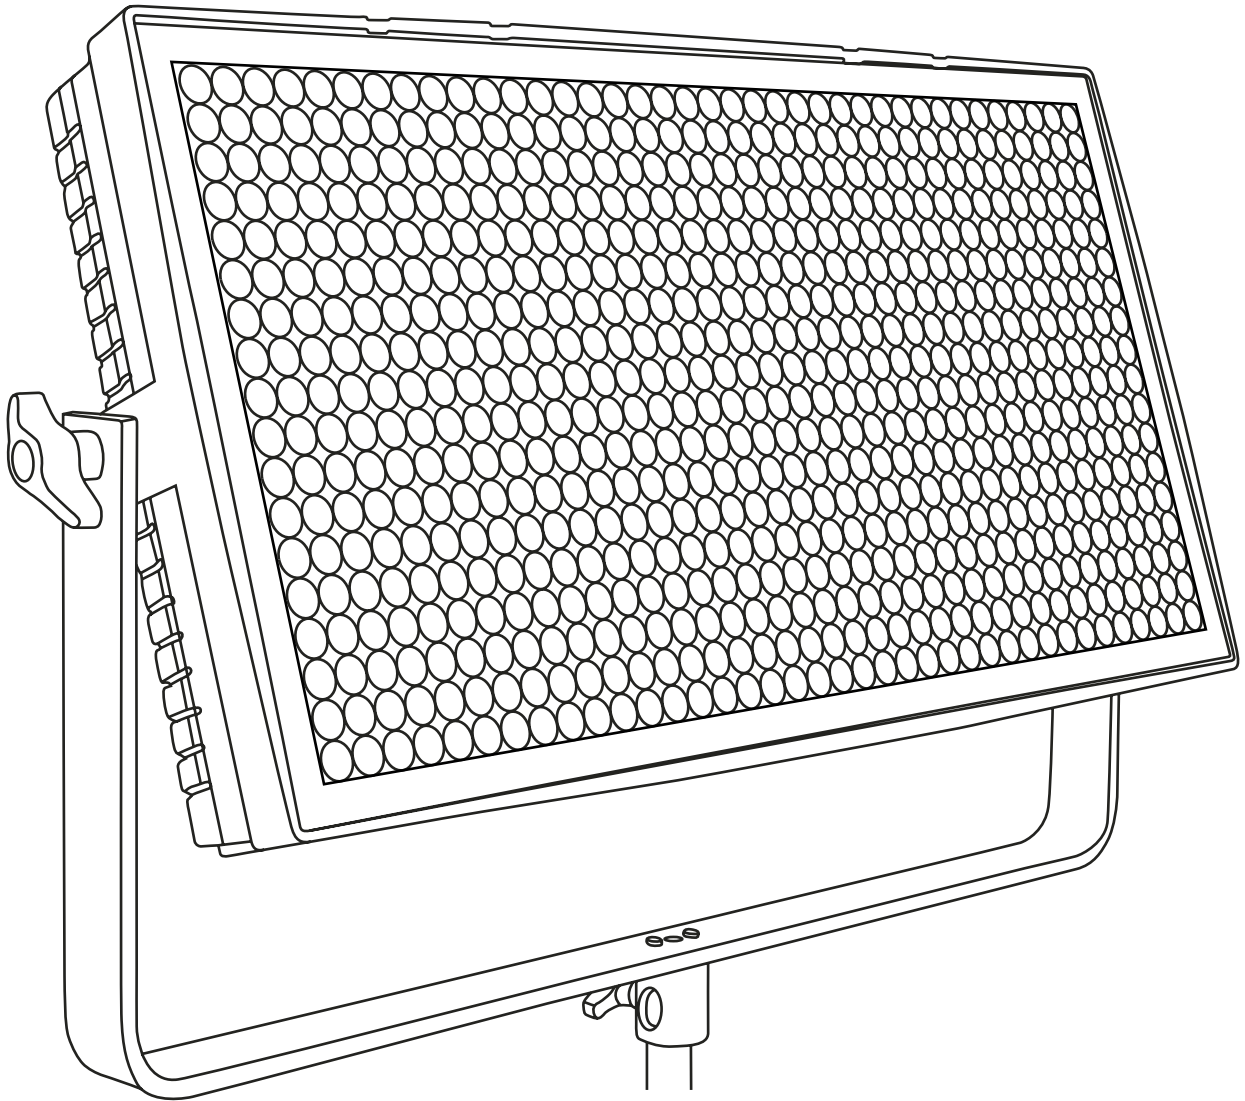

Lupo
Made in Italy

Cod 804

Ultrapanel Dual Color 60 Hard