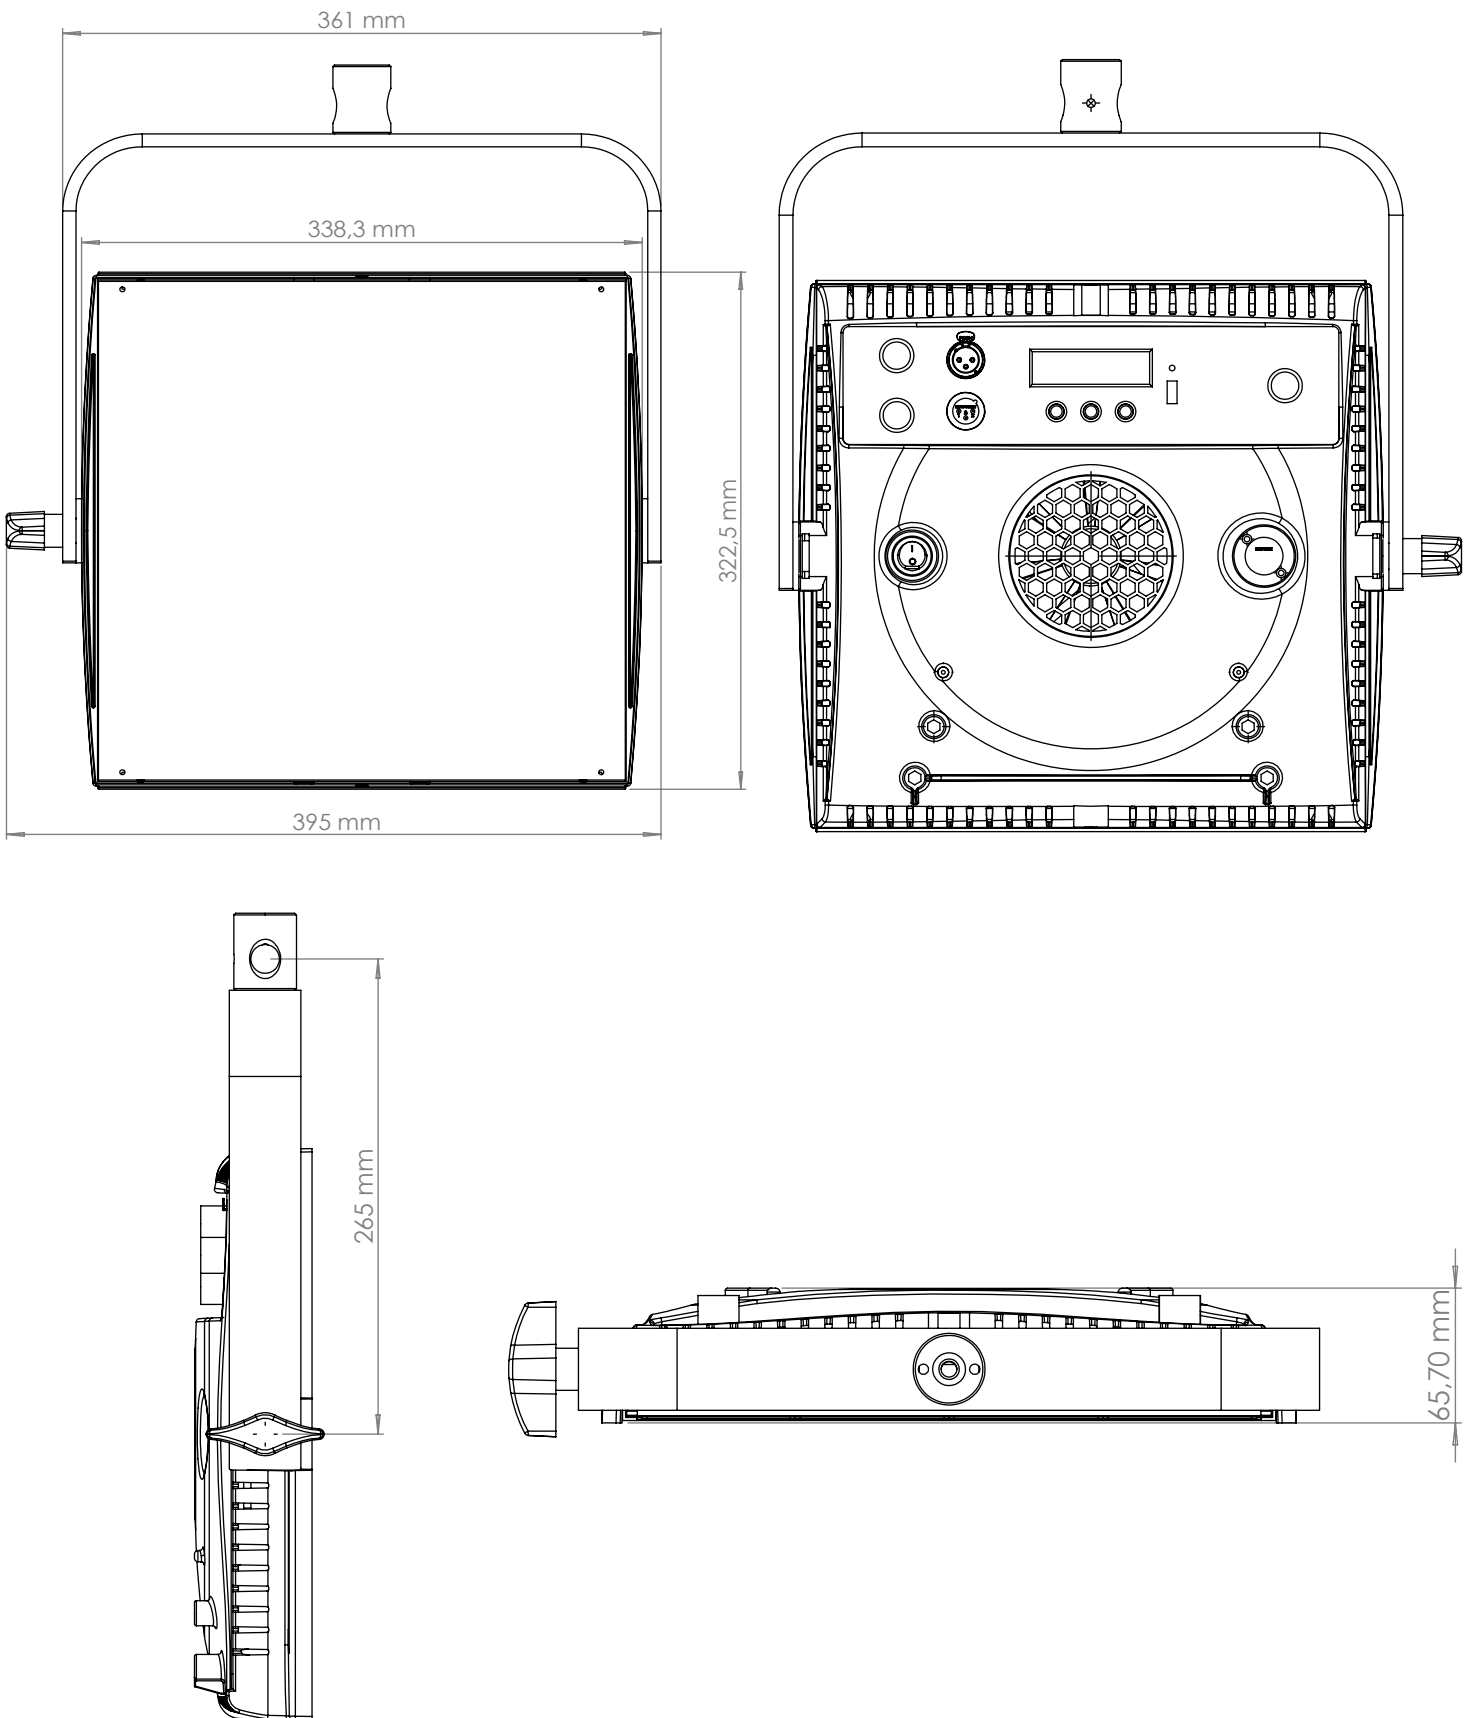

Technical Drawing

Lupo
Made in Italy

Lupo srl - Via V. Sassi 28 Collegno (TO) - 10093 - Italy
Phone: +39 011 411 9919 / e-mail: contact@lupo.it
website: www.lupo.it