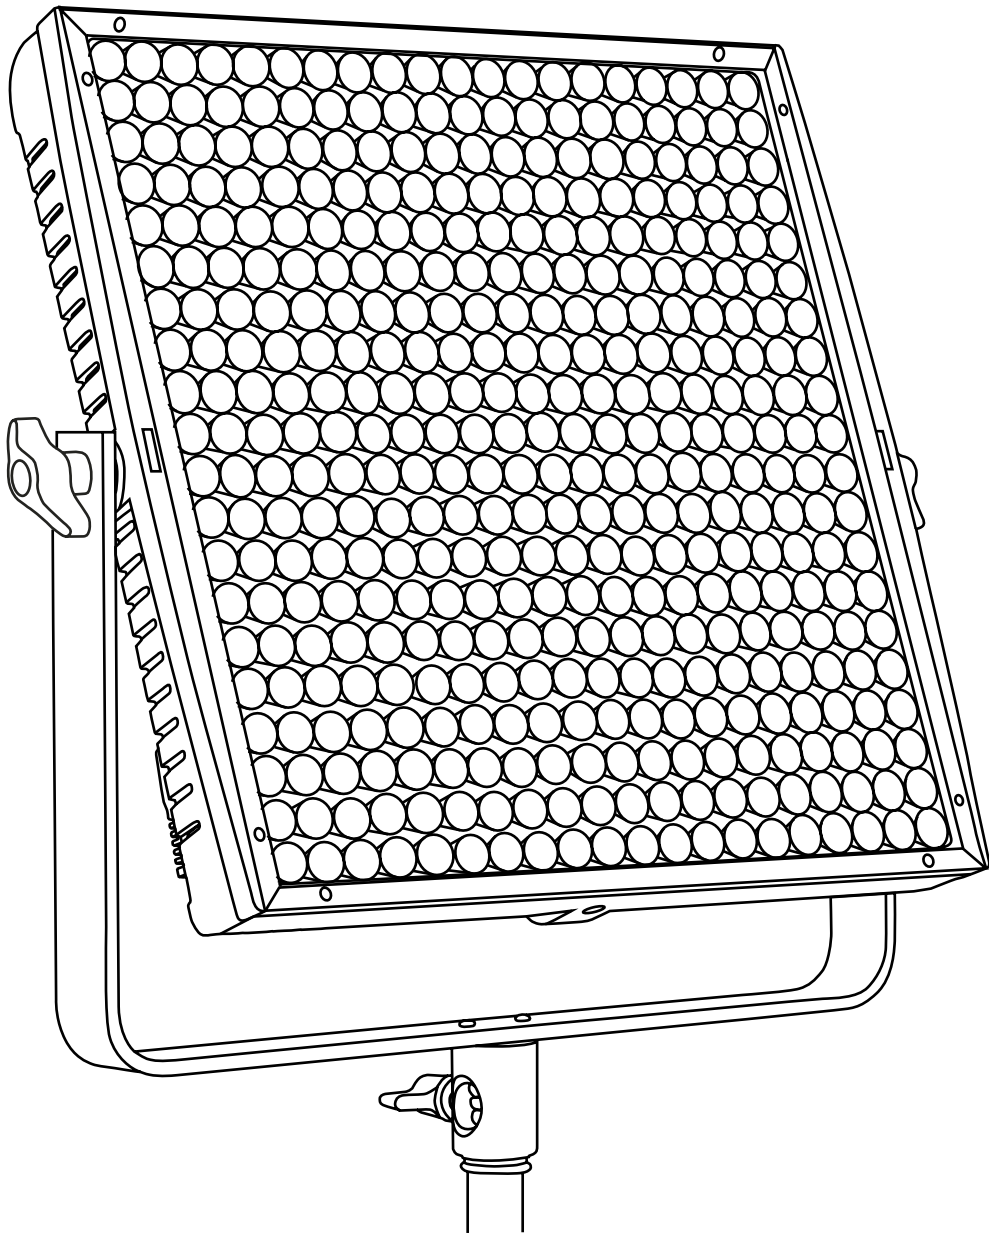

Lupo
Made in Italy

Cod 800

Ultrapanel Dual Color 30 Hard

Technical Data

Dimensions (cm)	338 x 318 x 66 mm
Dimensions (in)	13.3 x 12.5 x 2.5 in
Weight (kg)	3,7 kg
Weight (lb)	8.1 lb
CRI (Colour Rendering Index)	95
TLCI (Television Lighting Consistency Index)	96
Estimated LED lifetime (L80)	50,000 hours
Dimmer 0 - 100	included
Dimming curves mode	Linear, Exponential, Logarithmic
DMX module	included
DMX (bit)	8 bit / 16 bit
Connection for 14.8 V battery with standard XLR 4 pin connector (pin 1: negative / pin 4: positive)	included
Standard XLR 5 pin connectors to DMX console	included
Watt consumption	220 W
Watt output (equivalent to tungsten)	4000 W
Firmware upgrades	through USB port
Colour temperature	2800 K - 6500 K
Voltage AC	90 V - 240 V
Voltage DC	14.8 V
Light beam	40°
Frequency (input)	50 / 60 Hz
Compliance	CE
Remote control	Bluetooth Long Range / DMX / RDM
Ambient temperature	Max: + 45°C / Min: - 10°C

Technical Data

Dimensions (cm)	338 x 318 x 66 mm
Dimensions (in)	13.3 x 12.5 x 2.5 in
Weight (kg)	3,7 kg
Weight (lb)	8.1 lb
CRI (Colour Rendering Index)	> 95, typical 96
TLCI (Television Lighting Consistency Index)	98
Estimated LED lifetime (L80)	50,000 hours
Dimmer 0 - 100	included
Dimming curves mode	Linear, Exponential, Logarithmic
DMX module	included
DMX (bit)	8 bit / 16 bit
Connection for 14.8 V battery with standard XLR 4 pin connector (pin 1: negative / pin 4: positive)	included
Standard XLR 5 pin connectors to DMX console	included
Watt consumption	200 W
Watt output (equivalent to tungsten)	4000 W
Firmware upgrades	through USB port
Colour temperature	3200 K - 5600 K
Voltage AC	90 V - 240 V
Voltage DC	14.8 V
Light beam	120°
Frequency (input)	50 / 60 Hz
Compliance	CE
Remote control	Bluetooth Long Range / DMX / RDM
Ambient temperature	Max: + 45°C / Min: - 10°C