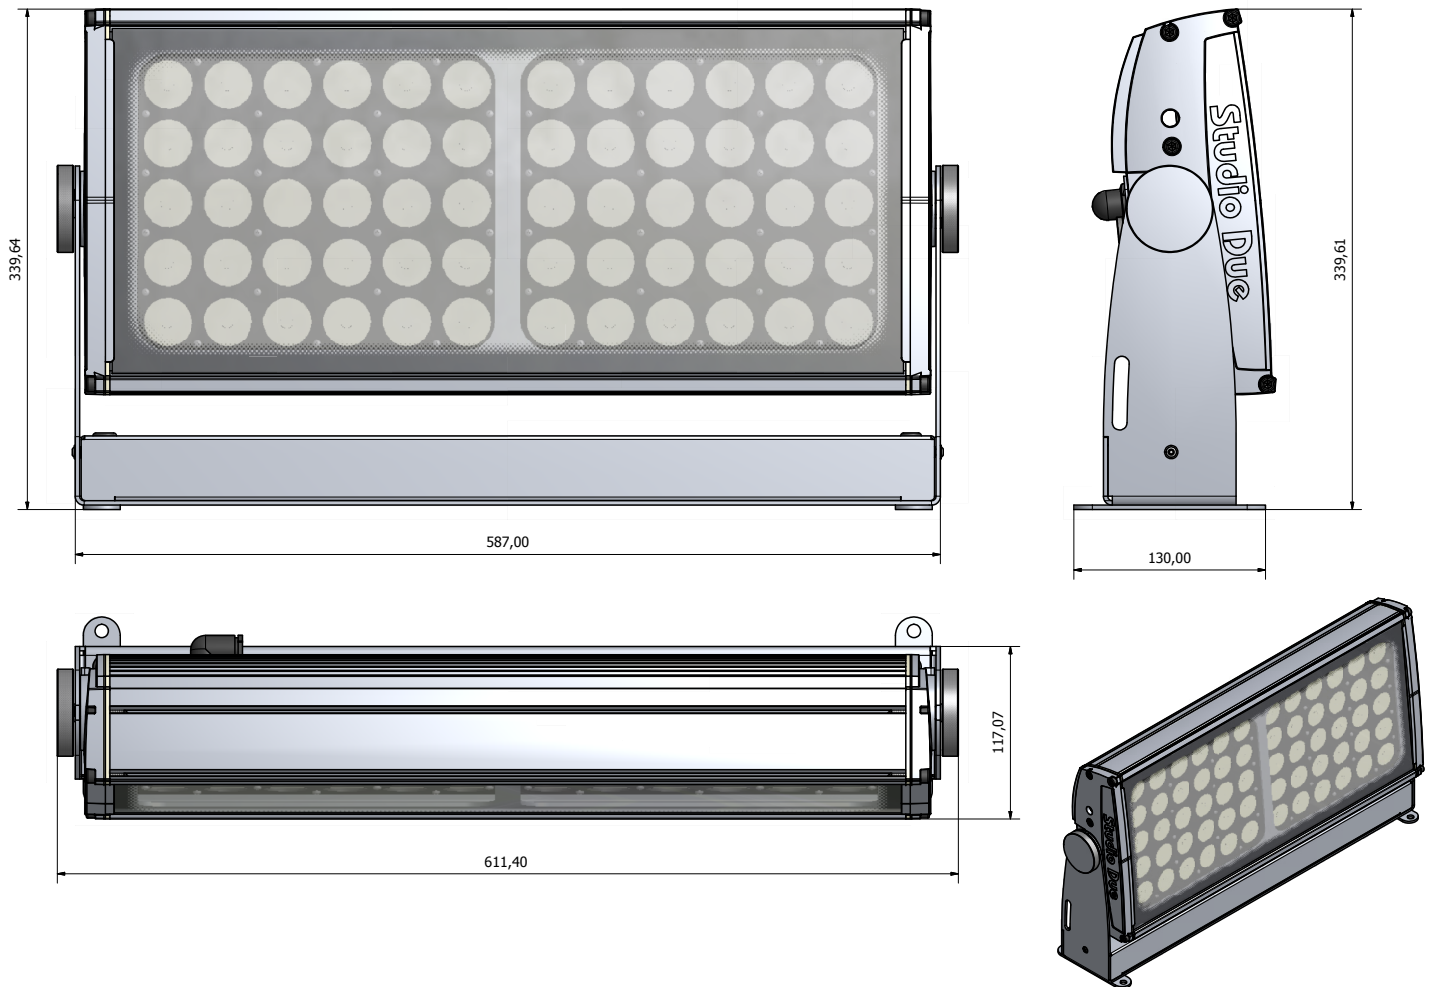

art. 14091
WL60 UN (Ultra Narrow) Monochromatic

Studio Due

emotion and creativity in light

PHYSICAL

© Copyright 2014 Studio Due light srl
Strada Poggino, 100
01100 Viterbo (Italy)
tel. +39.0761.352520 (4 lines)
fax +39.0761.352653
C.F. e P. IVA 05793121004

Specifications are subject to change without notice. Trademarks are the property of Studio Due Light Srl
www.studiodue.com