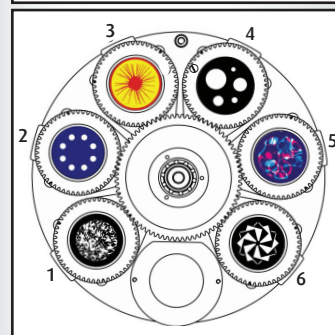

### Optical

Fixed Color Wheel

- 1- Red
- 2- Blue
- 3- Green
- 4- Yellow
- 5- Magenta
- 6- Orange
- 7- Dark Blue

Fixed Gobo Wheel

- 1- Tunnel
- 2- Bars
- 3- Strokes
- 4- Foliage
- 5- Burst
- 6- Fracture
- 7- Crosshatch

CMY

CTO- Linear

Lens Defog System

Iris

Zoom (Wash Mode)- 12 to 40 degrees

Prism 1- 3 Facet

Frost

Rotating Gobo Wheel

### Gobo Dimensions

$$\varnothing \left\{ \begin{array}{l} \text{O.D.- 28.75 mm (1.132 in)} \\ \text{Maximum Image Area- 23.4 mm (.921 in)} \end{array} \right.$$

\* Lumens as measured by Everfine 2.0 integrating sphere and PMS-80 spectrophotometer. Calibration date March 3, 2014