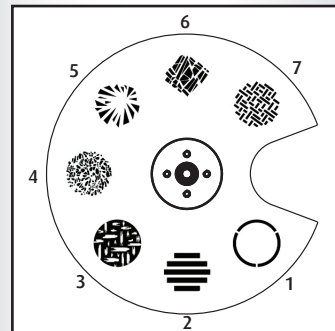

Fixed Gobo Wheel

- 1- Tunnel
- 2- Bars
- 3- Strokes
- 4- Foliage
- 5- Burst
- 6- Fracture
- 7- Crosshatch

CMY

CTO- Linear

Lens Defog System

Iris

Zoom (Wash Mode)- 12 to 40 degrees

Prism 1- 3 Facet

Frost