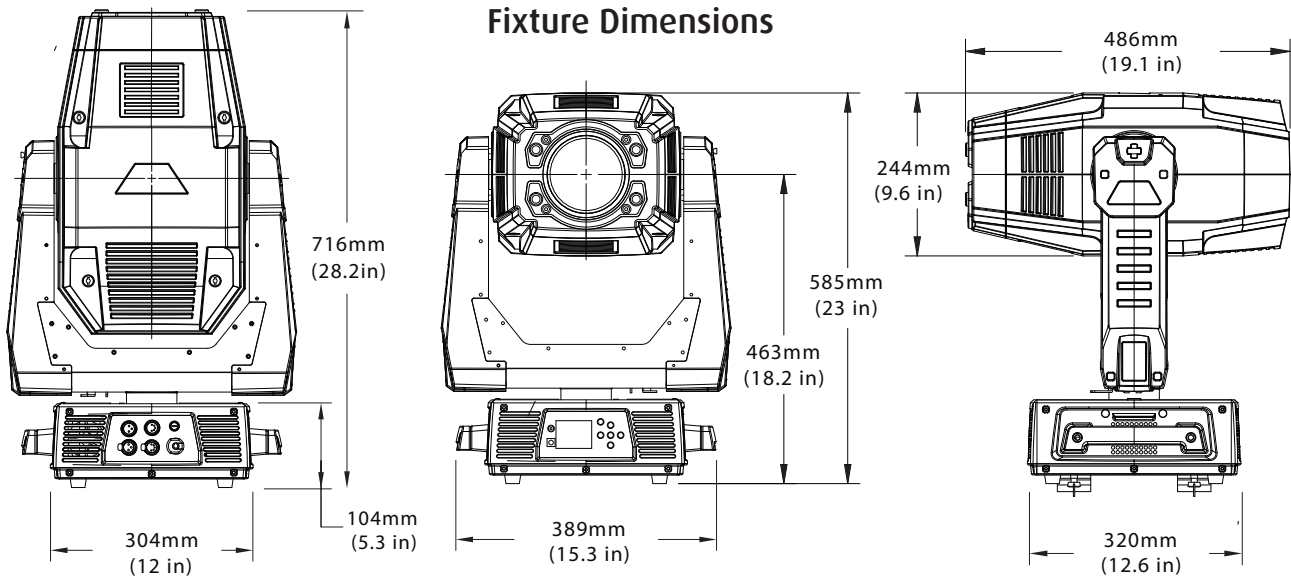

### Gobo Dimensions

$$\varnothing \left\{ \begin{array}{l} \text{O.D.- 28.75 mm (1.132 in)} \\ \text{Maximum Image Area- 23.4 mm (.921 in)} \end{array} \right.$$

\* Lumens as measured by Everfine 2.0 integrating sphere and PMS-80 spectrophotometer. Calibration date March 3, 2014

\*\*10m distance, Narrow Zoom

### Dimensions / Physical

Fixture Weight- 30.4 Kg (67 Lbs.)

Road Case Gross / Shipping Weight- 65 Kg (143 Lbs.)

Road Case Dimensions-

610 mm (24 in.) x 635 mm (25 in.) x 838 mm (33 in.)

Operating Temperature- 0 - 45°C (32 - 113°F)