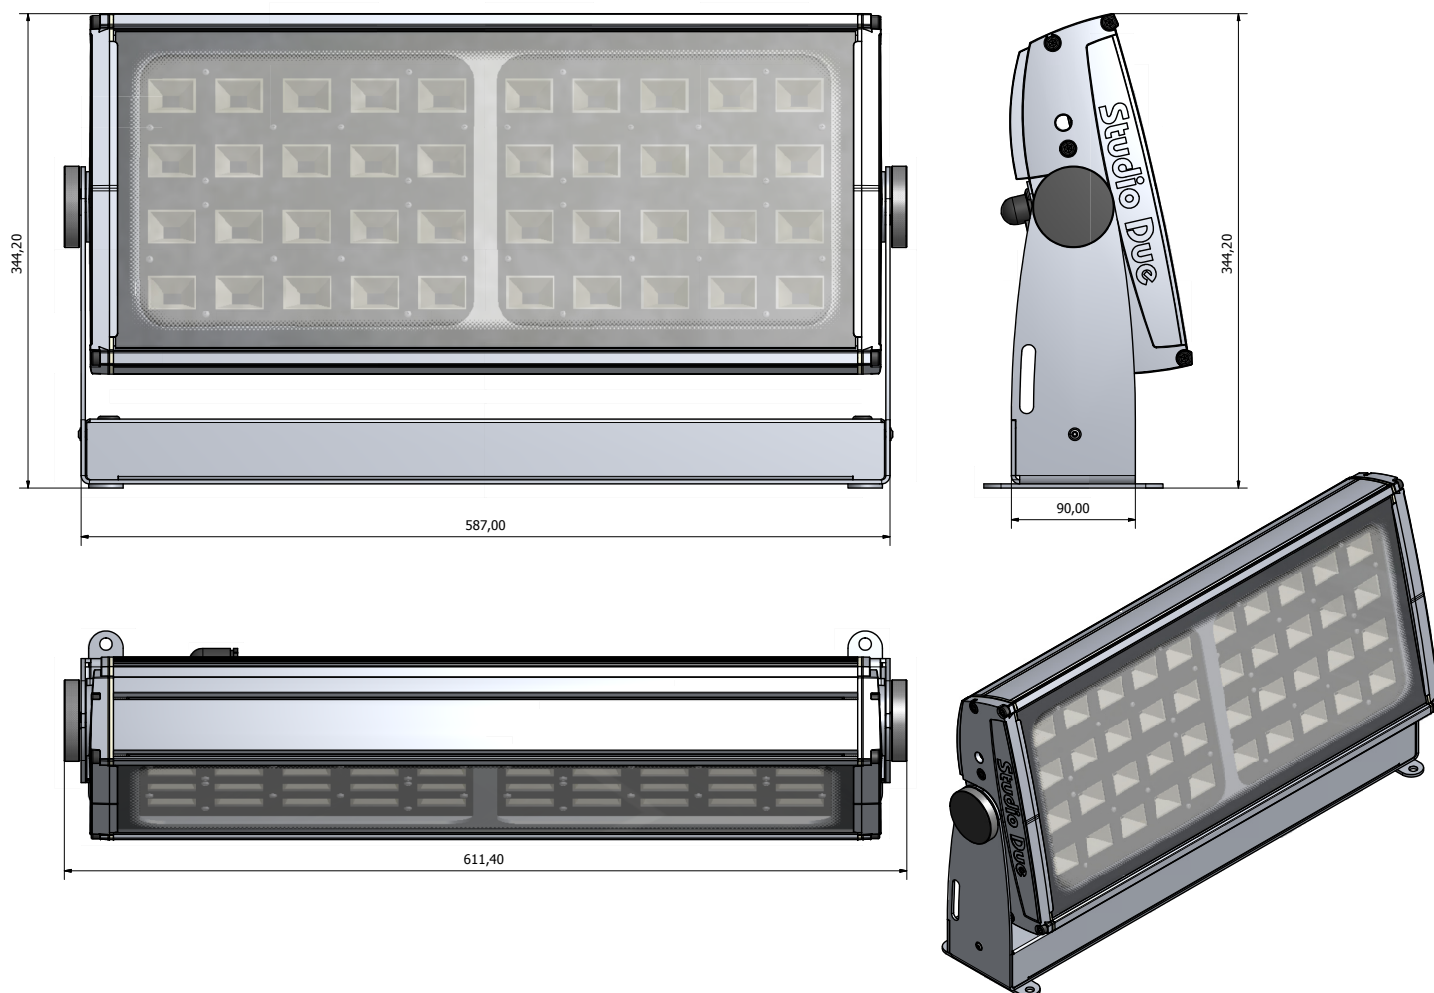

art. 1411
WR80 Monochromatic

Studio Due

emotion and creativity in light

PHYSICAL

© Copyright 2014 Studio Due light srl
Strada Poggino, 100
01100 Viterbo (Italy)
tel. +39.0761.352520 (4 lines)
fax +39.0761.352653
C.F. e P. IVA 05793121004

Specifications are subject to change without notice. Trademarks are the property of Studio Due Light Srl
www.studiodue.com