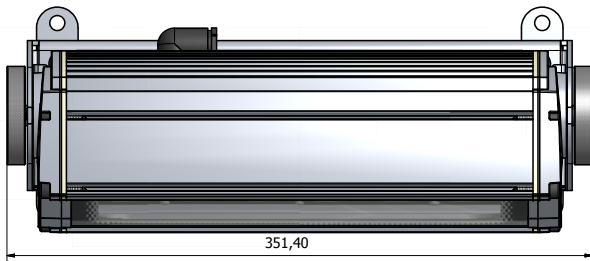

Studio Due

emotion and creativity in light

PHYSICAL

© Copyright 2014 Studio Due light srl
Strada Poggino, 100
01100 Viterbo (Italy)
tel. +39.0761.352520 (4 lines)
fax +39.0761.352653
C.F. e P. IVA 05793121004

Specifications are subject to change without notice. Trademarks are the property of Studio Due Light Srl
www.studiodue.com