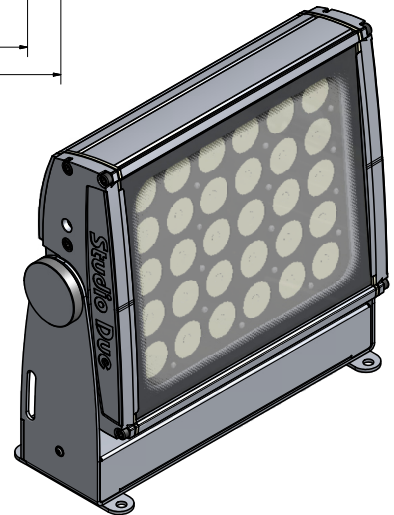

Studio Due

emotion and creativity in light

PHYSICAL

© Copyright 2014 Studio Due light srl
Strada Poggino, 100
01100 Viterbo (Italy)
tel. +39.0761.352520 (4 lines)
fax +39.0761.352653
C.F. e P. IVA 05793121004

Specifications are subject to change without notice. Trademarks are the property of Studio Due Light Srl
www.studiodue.com