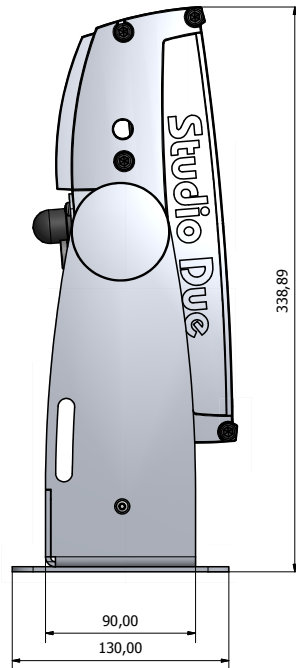

Studio Due

emotion and creativity in light

PHYSICAL

© Copyright 2014 Studio Due light srl
Strada Poggino, 100
01100 Viterbo (Italy)
tel. +39.0761.352520 (4 lines)
fax +39.0761.352653
C.F. e P. IVA 05793121004

Specifications are subject to change without notice. Trademarks are the property of Studio Due Light Srl
www.studiodue.com