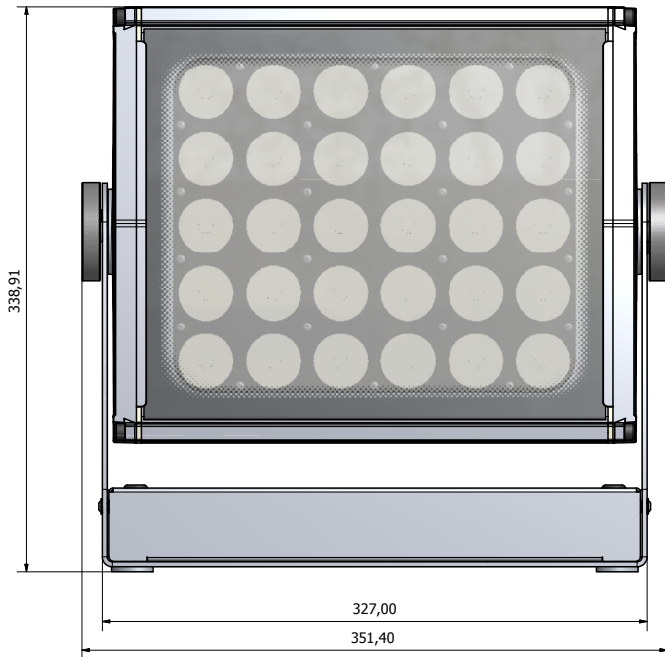

Studio Due

emotion and creativity in light

PHYSICAL

© Copyright 2014 Studio Due light srl
Strada Poggino, 100
01100 Viterbo (Italy)
tel. +39.0761.352520 (4 lines)
fax +39.0761.352653
C.F. e P. IVA 05793121004

Specifications are subject to change without notice. Trademarks are the property of Studio Due Light Srl
www.studiodue.com