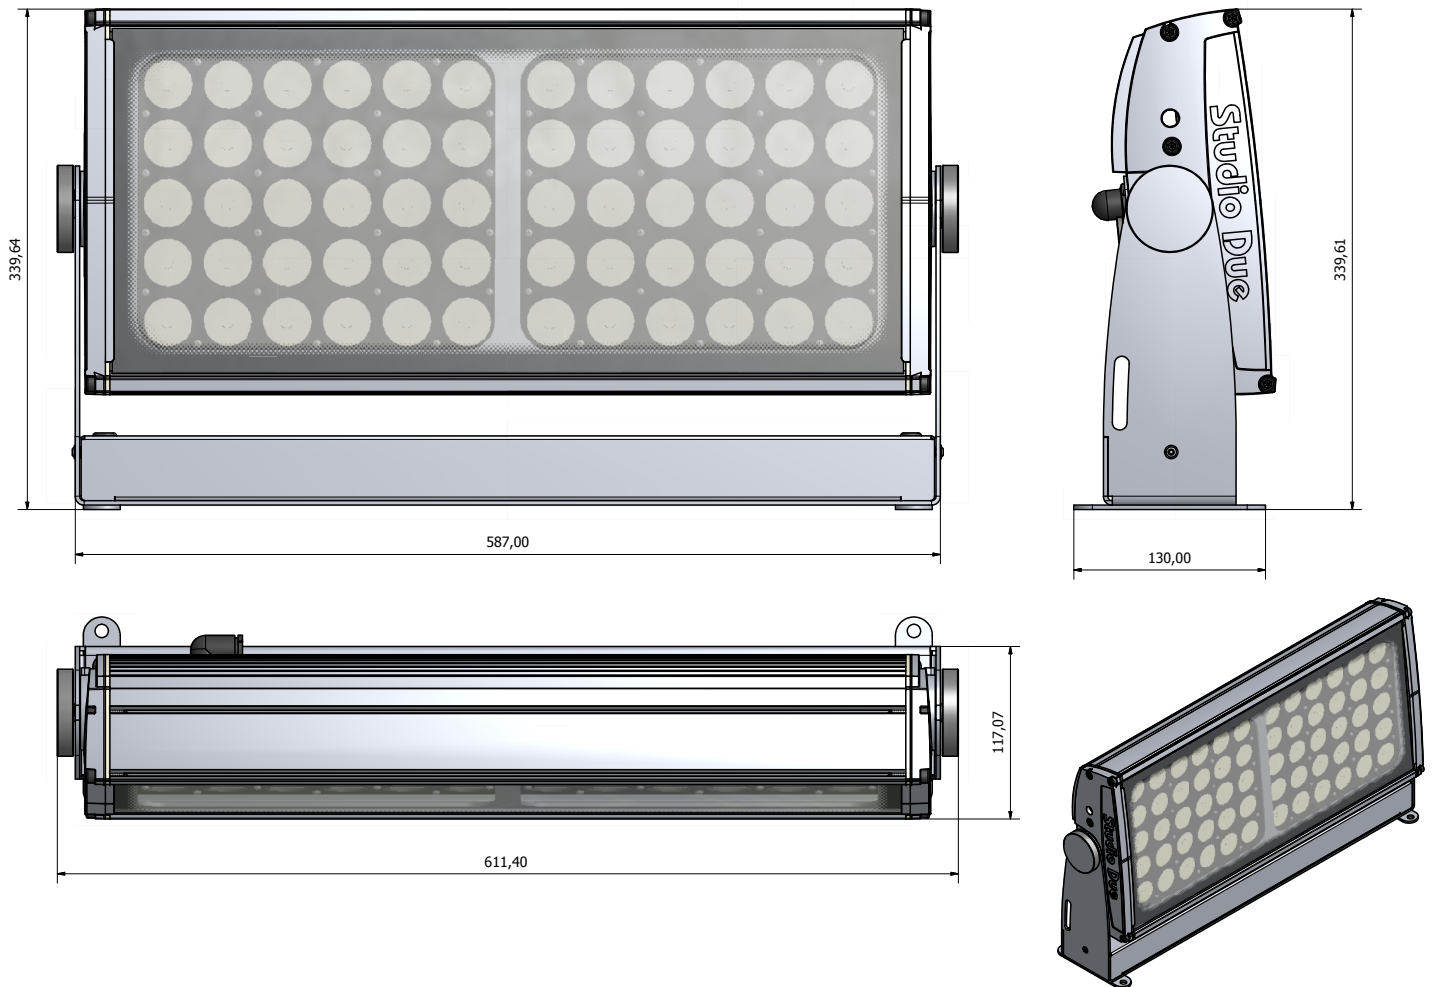

art. 14091
WL60 UN (Ultra Narrow) Monochromatic

Studio Due

emotion and creativity in light

WL 60 UN

monochromatic

The new WL 60 UN (ULTRA NARROW) with its smart design is the new IP67 LED Lighting fixture suitable for monochromatic applications. Utilizes high brightness LEDs combined with an high efficient optic system for a rectangular projection.

Standard fixture colour finishing is grey. Optional black and white (art. FX-COLOUR).

TECHNICAL FEATURES

• **SOURCE**

n. 60 (5W) White LEDs
180W total light power
24000 lm

• **OPTIC**

4° ULTRA NARROW 35 mm lenses

• **PHYSICAL**

WxDxH: 611,5x130x340 mm
Weight: 15 Kg.

Click on the QR Code with your smartphone to go directly to the fixture website page

Studio Due

emotion and creativity in light

PHYSICAL

© Copyright 2014 Studio Due light srl
Strada Poggino, 100
01100 Viterbo (Italy)
tel. +39.0761.352520 (4 lines)
fax +39.0761.352653
C.F. e P. IVA 05793121004