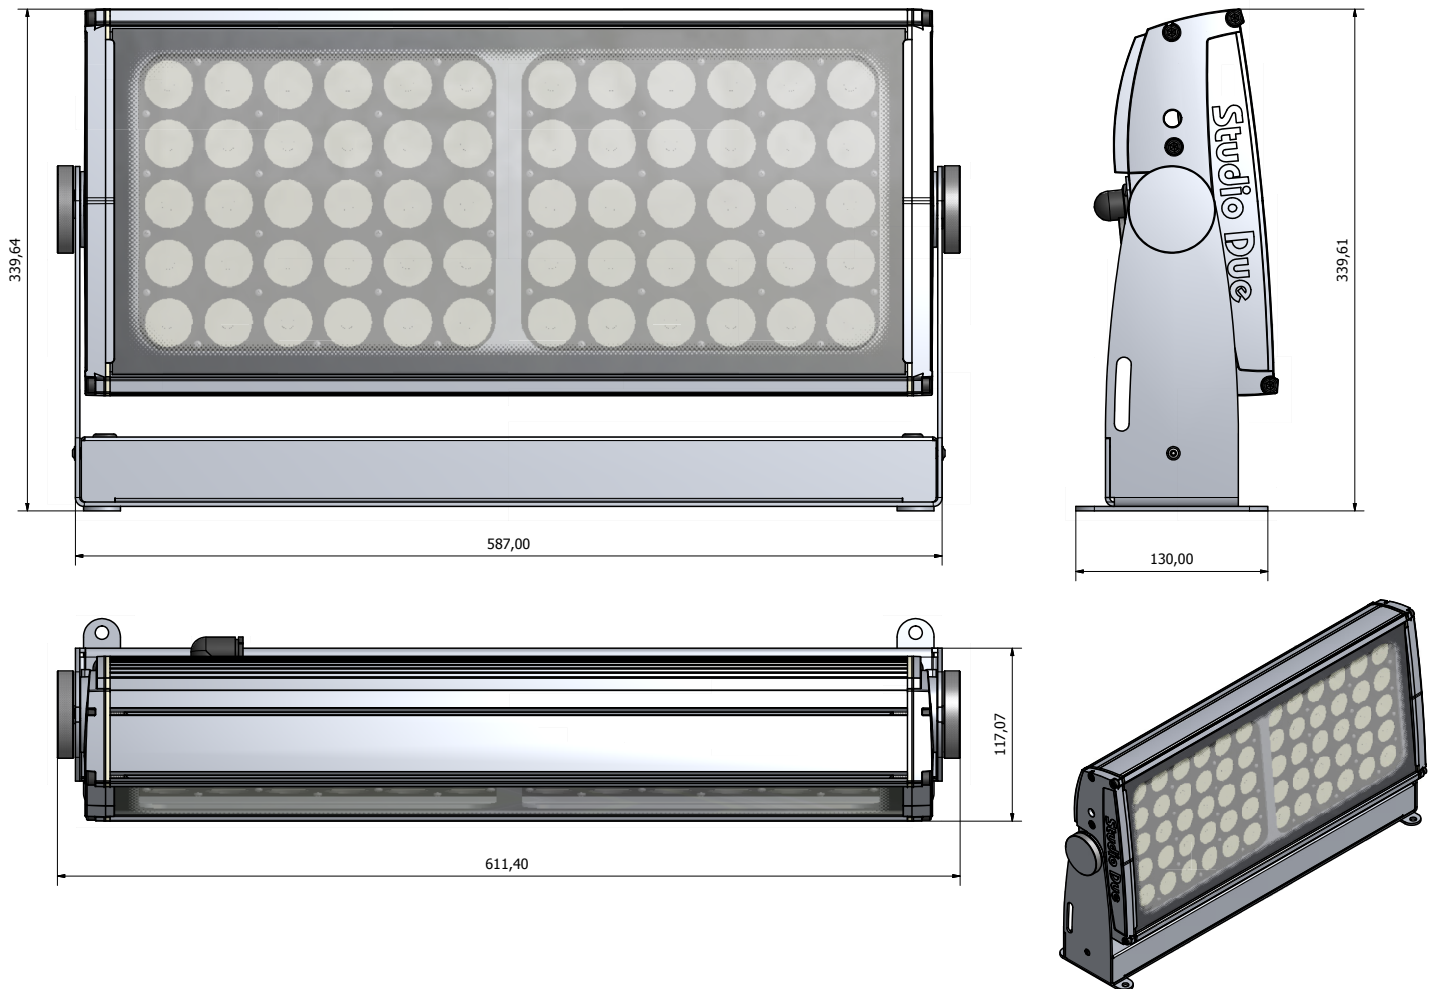

Studio Due

emotion and creativity in light

PHYSICAL

© Copyright 2014 Studio Due light srl
Strada Poggino, 100
01100 Viterbo (Italy)
tel. +39.0761.352520 (4 lines)
fax +39.0761.352653
C.F. e P. IVA 05793121004

Specifications are subject to change without notice. Trademarks are the property of Studio Due Light Srl
www.studiodue.com