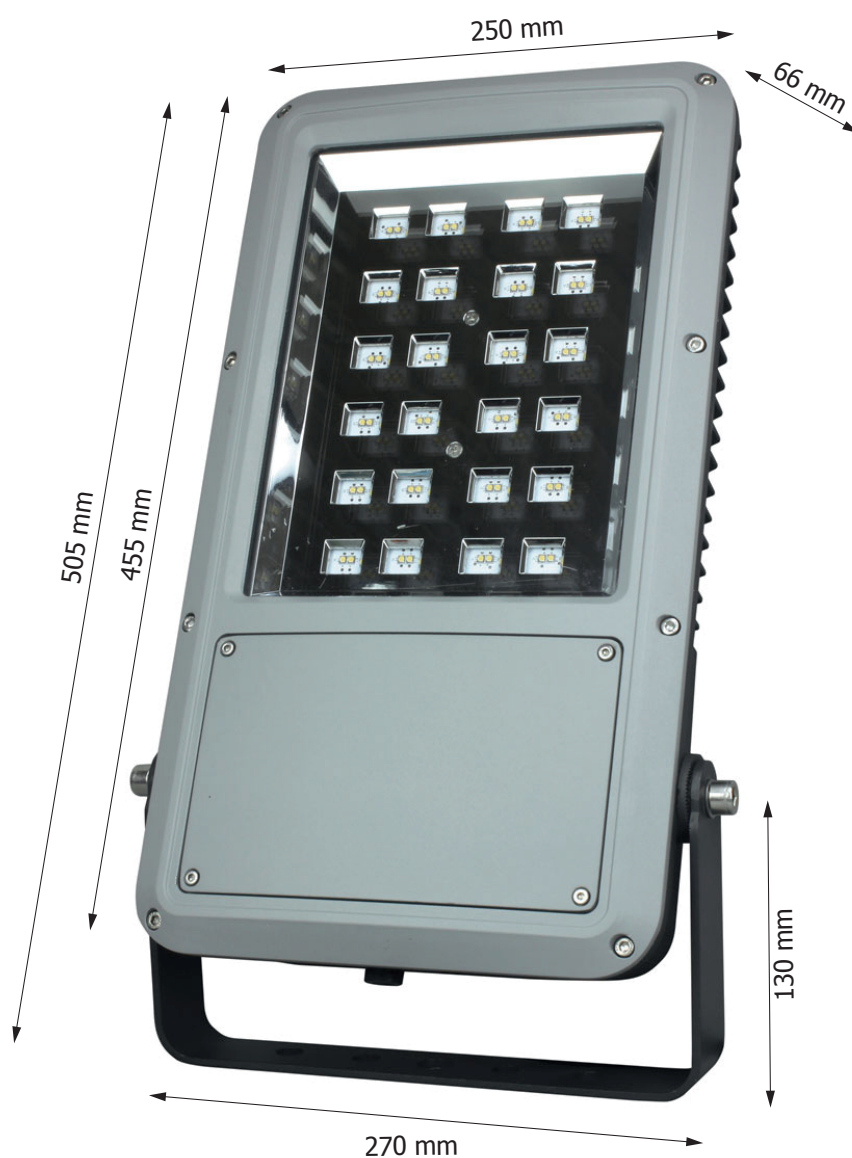

art. 1536
WS 200/M

Studio Due

emotion and creativity in light

PHYSICAL

© Copyright 2014 Studio Due light srl
Strada Poggino, 100
01100 Viterbo (Italy)
tel. +39.0761.352520 (4 lines)
fax +39.0761.352653
C.F. e P. IVA 05793121004

Specifications are subject to change without notice. Trademarks are the property of Studio Due Light Srl
www.studiodue.com