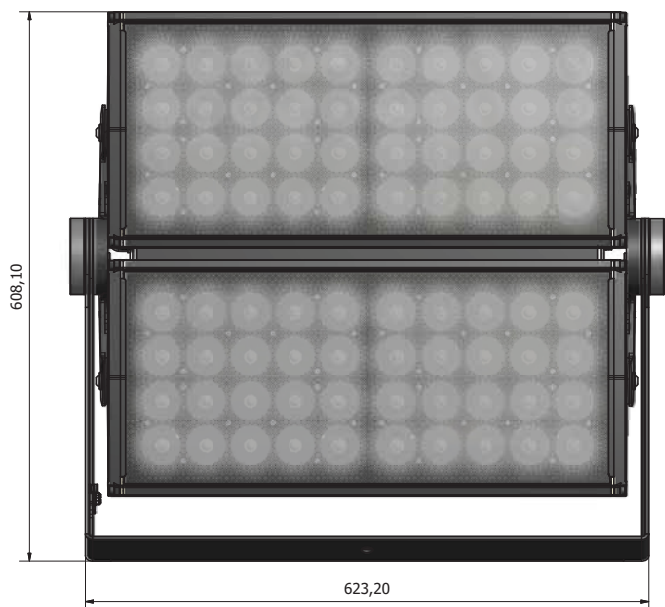

Studio Due

emotion and creativity in light

PHYSICAL

© Copyright 2014 Studio Due light srl
Strada Poggino, 100
01100 Viterbo (Italy)
tel. +39.0761.352520 (4 lines)
fax +39.0761.352653
C.F. e P. IVA 05793121004