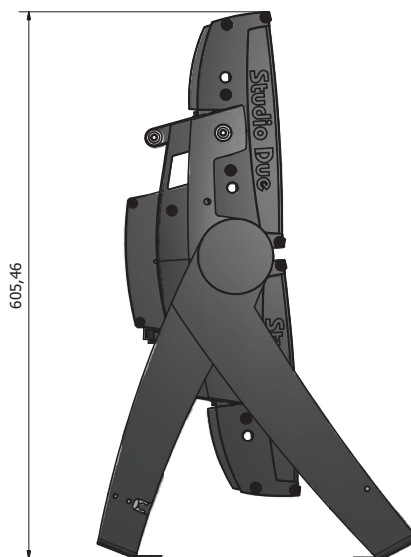

Studio Due

emotion and creativity in light

PHYSICAL

© Copyright 2014 Studio Due light srl
Strada Poggino, 100
01100 Viterbo (Italy)
tel. +39.0761.352520 (4 lines)
fax +39.0761.352653
C.F. e P. IVA 05793121004