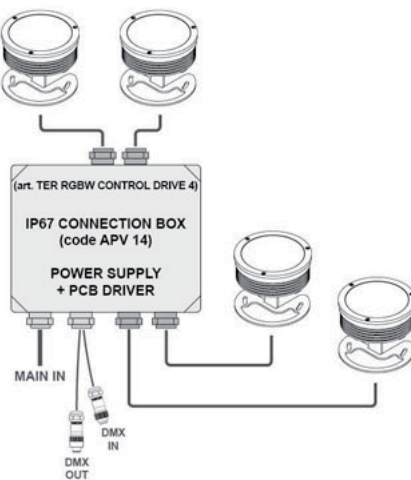

Example of RGBW connection (up to 4 fixtures)