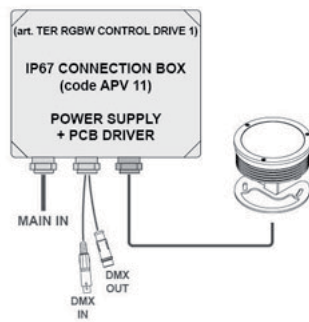

TECHNICAL FEATURES

- **SOURCE:** n.3 RGBW/FC 20W LEDs
- **OPTIC:** 25° (On request: 10°, 40°)
- **LUMINOUS FLUX:** 940 lm
- **LIGHT POWER:** 20W total
- **ELECTRIC POWER:** 12 VDC - 21W
- **VOLTAGE RANGE:** 120-277 VAC
- **DMX CHANNELS:** n. 4 ch
- **IP RATING PROTECTION:** IP67 recessed driveway
- **MATERIALS:**
 - housing and trim ring in stainless steel
 - thermal-shock resistant tempered safety glass
- **DIMENSIONS:** ø 190 x 47,5mm
- **WEIGHT:** 2,7 Kg.

Studio Due

emotion and creativity in light

Example of RGBW fixture connection

Example of RGBW connection (up to 4 fixtures)

Example of RGBW connection up to 10 fixtures

© Copyright 2014 Studio Due light srl
Strada Poggino, 100
01100 Viterbo (Italy)
tel. +39.0761.352520 (4 lines)
fax +39.0761.352653
C.F. e P. IVA 05793121004