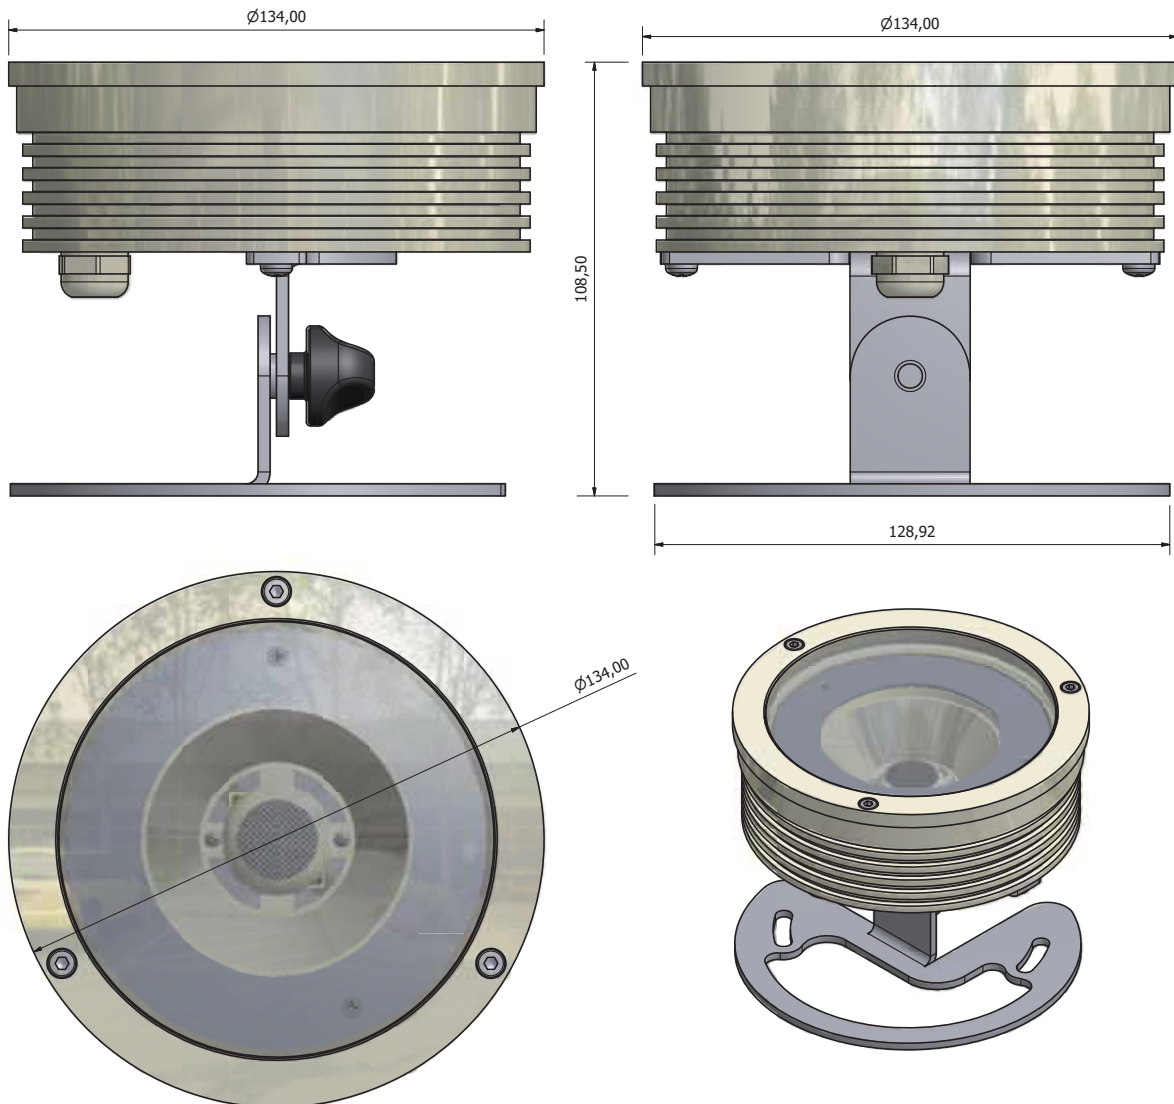

Studio Due

emotion and creativity in light

PHYSICAL

© Copyright 2014 Studio Due light srl
Strada Poggino, 100
01100 Viterbo (Italy)
tel. +39.0761.352520 (4 lines)
fax +39.0761.352653
C.F. e P. IVA 05793121004