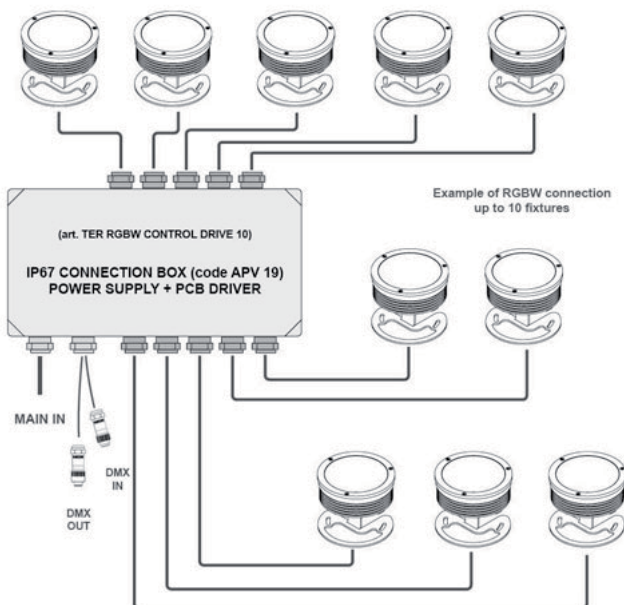

TECHNICAL FEATURES

- **SOURCE:** n.3 RGBW/FC 20W LEDs
- **OPTIC:** 25° (On request: 10°, 40°)
- **LUMINOUS FLUX:** 940 lm
- **LIGHT POWER:** 20W total
- **ELECTRIC POWER:** 12 VDC - 21W
- **VOLTAGE RANGE:** 120-277 VAC
- **DMX CHANNELS:** n. 4 ch
- **IP RATING PROTECTION:** IP67 recessed driveway
- **MATERIALS:**
 - housing and trim ring in stainless steel
 - thermal-shock resistant tempered safety glass
- **DIMENSIONS:** ø 190 x 47,5mm
- **WEIGHT:** 2,7 Kg.

Studio Due

emotion and creativity in light

Example of RGBW fixture connection

Example of RGBW connection (up to 4 fixtures)

Example of RGBW connection up to 10 fixtures

© Copyright 2014 Studio Due light srl
Strada Poggino, 100
01100 Viterbo (Italy)
tel. +39.0761.352520 (4 lines)
fax +39.0761.352653
C.F. e P. IVA 05793121004