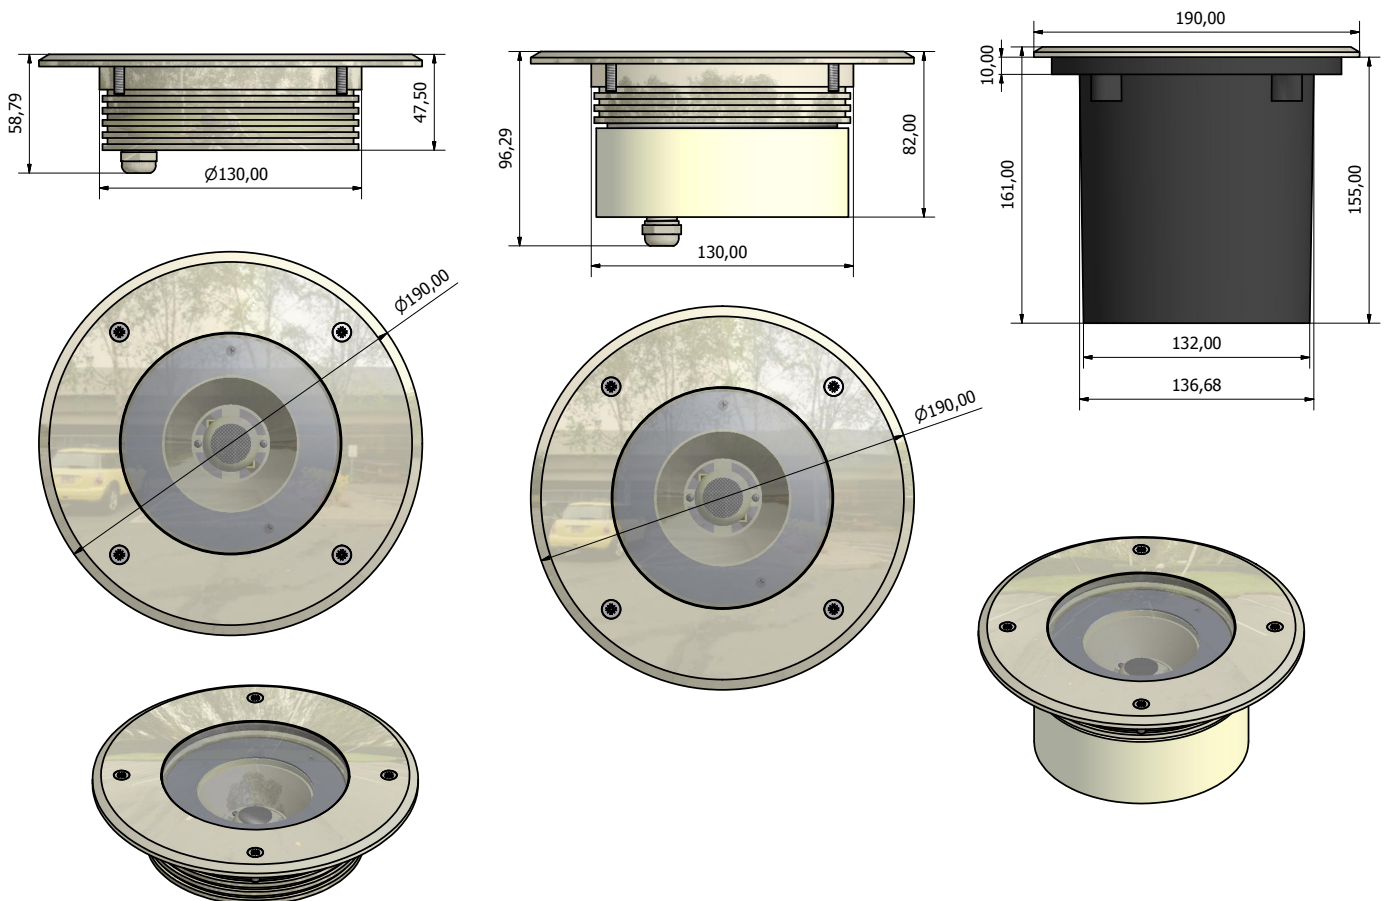

art. 14013
TERRA L3 RGBW

Studio Due
emotion and creativity in light

TERRA L3
RGBW

The **TERRA range**, with its IP67 protection rating, includes LED in-ground lights suitable for outdoors installations with an high light output to create vivid colors or monochromatic sets.

TERRA L3 RGBW is available with 3 RGBW LEDs. Can be used to decorate columns, pillars, along walkways, on patios, in steps, to highlight and to landscape details and key elements.

TECHNICAL FEATURES

- **SOURCE:** n.3 RGBW/FC 20W LEDs
- **OPTIC:** 25° (On request: 10°, 40°)
- **LUMINOUS FLUX:** 940 lm
- **LIGHT POWER:** 20W total
- **ELECTRIC POWER:** 12 VDC - 21W
- **VOLTAGE RANGE:** 120-277 VAC
- **DMX CHANNELS:** n. 4 ch
- **IP RATING PROTECTION:** IP67 recessed driveway
- **MATERIALS:**
 - housing and trim ring in stainless steel
 - thermal-shock resistant tempered safety glass
- **DIMENSIONS:** ø 190 x 47,5mm
- **WEIGHT:** 2,5 Kg.

Click on the QR Code
with your smartphone
to go directly to the
fixture website page

PHYSICAL

Example of RGBW connection
(1 fixtures)

Example of RGBW connection
(up to 4 fixtures)

Example of RGBW connection
up to 10 fixtures