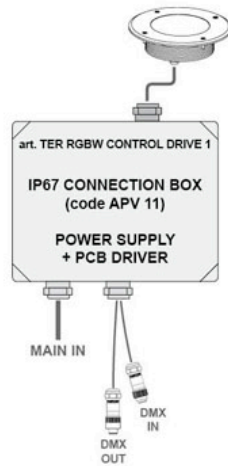

art. 14013
TERRA L3 RGBW

Studio Due
emotion and creativity in light

TERRA L3
RGBW

The **TERRA range**, with its IP67 protection rating, includes LED in-ground lights suitable for outdoors installations with an high light output to create vivid colors or monochromatic sets.

TERRA L3 RGBW is available with 3 RGBW LEDs. Can be used to decorate columns, pillars, along walkways, on patios, in steps, to highlight and to landscape details and key elements.

TECHNICAL FEATURES

- **SOURCE:** n.3 RGBW/FC 20W LEDs
- **OPTIC:** 25° (On request: 10°, 40°)
- **LUMINOUS FLUX:** 940 lm
- **LIGHT POWER:** 20W total
- **ELECTRIC POWER:** 12 VDC - 21W
- **VOLTAGE RANGE:** 120-277 VAC
- **DMX CHANNELS:** n. 4 ch
- **IP RATING PROTECTION:** IP67 recessed driveway
- **MATERIALS:**
 - housing and trim ring in stainless steel
 - thermal-shock resistant tempered safety glass
- **DIMENSIONS:** ø 190 x 47,5mm
- **WEIGHT:** 2,5 Kg.

Click on the QR Code
with your smartphone
to go directly to the
fixture website page

PHYSICAL

Example of RGBW connection
(1 fixtures)

Example of RGBW connection
(up to 4 fixtures)

Example of RGBW connection
up to 10 fixtures