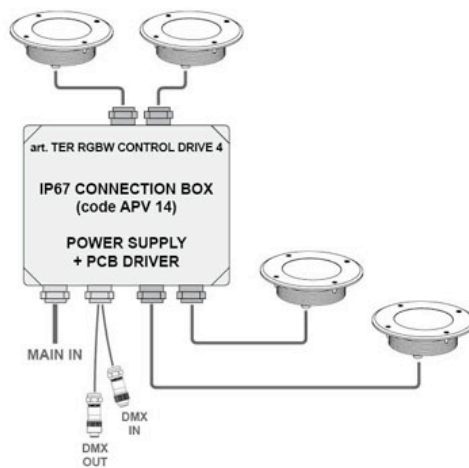

TERRA L3 RGBW is available with 3 RGBW LEDs. Can be used to decorate columns, pillars, along walkways, on patios, in steps, to highlight and to landscape details and key elements.

TECHNICAL FEATURES

- **SOURCE:** n.3 RGBW/FC 20W LEDs
- **OPTIC:** 25° (On request: 10°, 40°)
- **LUMINOUS FLUX:** 940 lm
- **LIGHT POWER:** 20W total
- **ELECTRIC POWER:** 12 VDC - 21W
- **VOLTAGE RANGE:** 120-277 VAC
- **DMX CHANNELS:** n. 4 ch
- **IP RATING PROTECTION:** IP67 recessed driveway
- **MATERIALS:**
 - housing and trim ring in stainless steel
 - thermal-shock resistant tempered safety glass
- **DIMENSIONS:** ø 190 x 47,5mm
- **WEIGHT:** 2,5 Kg.

Click on the QR Code
with your smartphone
to go directly to the
fixture website page

PHYSICAL

Example of RGBW connection
(1 fixtures)

Example of RGBW connection
(up to 4 fixtures)

Example of RGBW connection
up to 10 fixtures