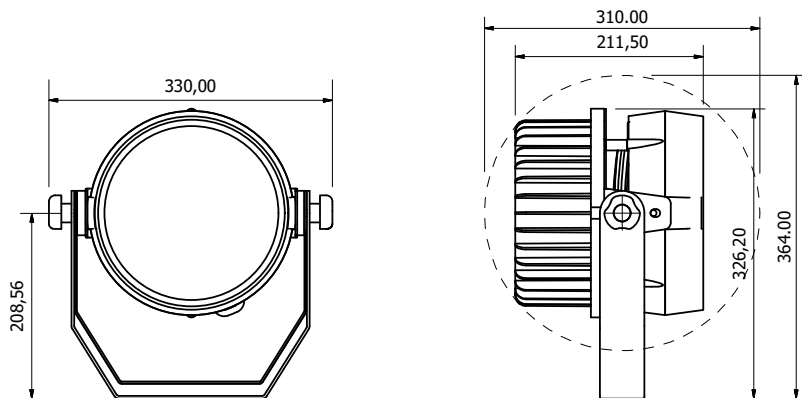

art. 1301
PARLED 200 PRO RGBW/FC

designed and assembled in Italy

• SOURCE

n. 16x12W RGBW Full Color LEDs supplied 600mA
8000 total lm

• OPTIC

35mm lenses standard beam 20° (±10°)
On request: 35mm lenses wide beam 40° (±20°)

• TILT

Manual 360°

• CONTROL

Standard interface: RS-485; opto-couplet bi-directional
Protocol: USITT DMX 512, RDM Protocol ready
> Integral Wireless DMX control (receiver)
is available as an option (art. WI PCB-REC)

• DMX CHANNELS

- 9 ch mode
- 5 ch mode
- 4 ch mode

• PHYSICAL

WxDxH: 330 x 212 x 364(max) mm
Weight: 6,5 Kg.

RGBW/full color venues mid 12 LEDs
clubs stages party IP66
mini 6 LEDs art installations opening
rechargeable theatres
shops max 168 LEDs wireless eco friendly
temporary events wedding