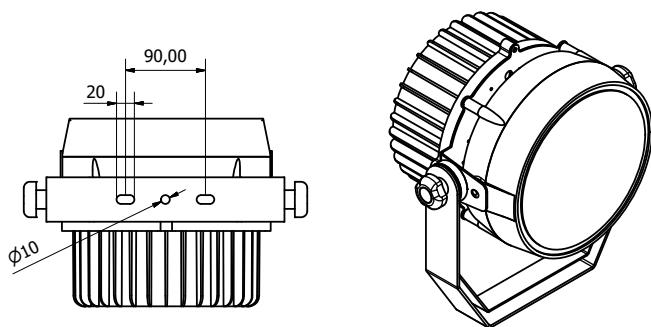

art. 1301
PARLED 200 PRO RGBW/FC

designed and assembled in Italy

• SOURCE

n. 16x12W RGBW Full Color LEDs supplied 600mA
8000 total lm

• OPTIC

35mm lenses standard beam 20° (±10°)
On request: 35mm lenses wide beam 40° (±20°)

• TILT

Manual 360°

• CONTROL

Standard interface: RS-485; opto-couplet bi-directional
Protocol: USITT DMX 512, RDM Protocol ready
> Integral Wireless DMX control (receiver)
is available as an option (art. WI PCB-REC)