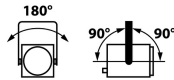

• Optics @ 54°

Beam intensity
24 000 cd

Field lumens
10 080 lm

Efficacy
36 lm/W

CCT
4 520 K

Distance	3 m	5 m	7 m	10 m	12 m	15 m
Diameter	3.1 m	5.1 m	7.2 m	10.2 m	12.3 m	15.4 m
Illumination	2 700 lux	970 lux	490 lux	250 lux	170 lux	110 lux
Distance	10 ft	15 ft	25 ft	35 ft	40 ft	50 ft
Diameter	10.2 ft	15.4 ft	25.6 ft	35.8 ft	40.9 ft	51.2 ft
Illumination	250 fc	110 fc	39 fc	20 fc	16 fc	10 fc

Dimensions and weight

Weight: 16.5 kg (36.3 lbs)

Height	Length	Width	Yoke	Tilt	Option
H= 447 mm (17.6 in)	L= 682 mm (26.9 in)	W= 330 mm (13 in)	Y= 280 mm (11 in)	TU= 60°	O= 25 mm (1 in)
H1= 208 mm (8.2 in)	L1= 241 mm (9.5 in)	W1= 208 mm (8.2 in)		TD= 90°	
H2= 268 mm (10.6 in)	L2= 441 mm (17.4 in)				

Shipping

- **Weight :** 19.6 kg (43.1 lbs)
- **Volume :** .13 m³ (4.59 ft³)

Installation

- **Minimum distance to illuminated surface:** 0.7 m (2.3 ft)
- **Operating position:**

Construction

- **Housing:** Steel sheet - Aluminium
- **Colour:** Black
- **Cooling:** Low noise variable fan
- **Maximum ambient temperature (Ta):** 40°C (104°F)
- **Maximum case temperature (Tc):** 70°C (158°F)
- **Total heat dissipation:** 1 126 BTU/h
- **Protection rating:** 20