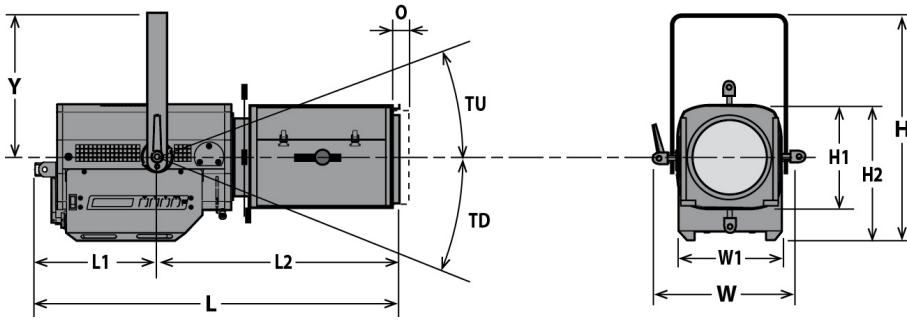

• Optics @ 54°

Beam intensity
24 000 cd

Field lumens
10 080 lm

Efficacy
36 lm/W

CCT
4 520 K

Distance	3 m	5 m	7 m	10 m	12 m	15 m
Diameter	3.1 m	5.1 m	7.2 m	10.2 m	12.3 m	15.4 m
Illumination	2 700 lux	970 lux	490 lux	250 lux	170 lux	110 lux
Distance	10 ft	15 ft	25 ft	35 ft	40 ft	50 ft
Diameter	10.2 ft	15.4 ft	25.6 ft	35.8 ft	40.9 ft	51.2 ft
Illumination	250 fc	110 fc	39 fc	20 fc	16 fc	10 fc

Remote control

- **Data protocol:** USITT DMX512-A
RDM / Art-Net / sACN

- **Data IN connector:** 5 pins XLR male
- **Data OUT connector:** 5 pins XLR female

• DMX chart:

Mode 1 (1 channels)	Mode 2 (4 channels)	Mode 3 (5 channels)	Mode 4 (5 channels)
Dimmer	Dimmer Dimmer fine CCT Strobe	Dimmer Dimmer fine CCT Strobe Dimmer master	Warm White Warm White fine Cool White Cool White fine Strobe

Dimensions and weight

Weight: 16.5 kg (36.3 lbs)

Height	Length	Width	Yoke	Tilt	Option
H= 447 mm (17.6 in)	L= 682 mm (26.9 in)	W= 330 mm (13 in)	Y= 280 mm (11 in)	TU= 60°	O= 25 mm (1 in)
H1= 208 mm (8.2 in)	L1= 241 mm (9.5 in)	W1= 208 mm (8.2 in)		TD= 90°	
H2= 268 mm (10.6 in)	L2= 441 mm (17.4 in)				

Shipping

- **Weight :** 19.6 kg (43.1 lbs)
- **Volume :** .13 m³ (4.59 ft³)

Installation

- **Minimum distance to illuminated surface:** 0.7 m (2.3 ft)
- **Operating position:**

Construction

- **Housing:** Steel sheet - Aluminium
- **Colour:** Black
- **Cooling:** Low noise variable fan
- **Maximum ambient temperature (Ta):** 40°C (104°F)
- **Maximum case temperature (Tc):** 70°C (158°F)
- **Total heat dissipation:** 1 126 BTU/h
- **Protection rating:** 20