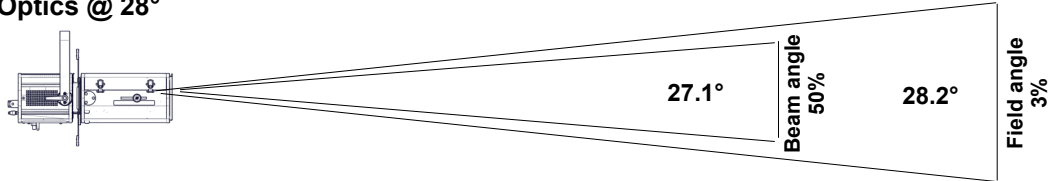

Gel filter

- **Shape:** Square
 - **Standard size:** 180x180 mm (7.1x7.1 in)
 - **Optional size:** 185x185 mm (7.3x7.3 in)
- Front extension cassette for 215x215mm accessories recommended for dark colours*

Gobo

- **Size:** A
- **Material:** Metal
Glass

Photometrics

with SUHD60 V2 VW (RJ / Osram) source

• Optics @ 28°

Beam intensity
63 200 cd

Field lumens
9 720 lm

Efficacy
35 lm/W

CCT
4 430 K

Distance	3 m	5 m	7 m	10 m	12 m	15 m
Diameter	1.5 m	2.5 m	3.5 m	5 m	6 m	7.5 m
Illumination	7 100 lux	2 550 lux	1 300 lux	640 lux	440 lux	290 lux
Distance	10 ft	15 ft	25 ft	35 ft	40 ft	50 ft
Diameter	5 ft	7.5 ft	12.6 ft	17.6 ft	20.1 ft	25.1 ft
Illumination	640 fc	290 fc	110 fc	55 fc	40 fc	26 fc

• Optics @ 54°

Beam intensity
24 000 cd

Field lumens
10 080 lm

Efficacy
36 lm/W

CCT
4 520 K

Distance	3 m	5 m	7 m	10 m	12 m	15 m
Diameter	3.1 m	5.1 m	7.2 m	10.2 m	12.3 m	15.4 m
Illumination	2 700 lux	970 lux	490 lux	250 lux	170 lux	110 lux
Distance	10 ft	15 ft	25 ft	35 ft	40 ft	50 ft
Diameter	10.2 ft	15.4 ft	25.6 ft	35.8 ft	40.9 ft	51.2 ft
Illumination	250 fc	110 fc	39 fc	20 fc	16 fc	10 fc