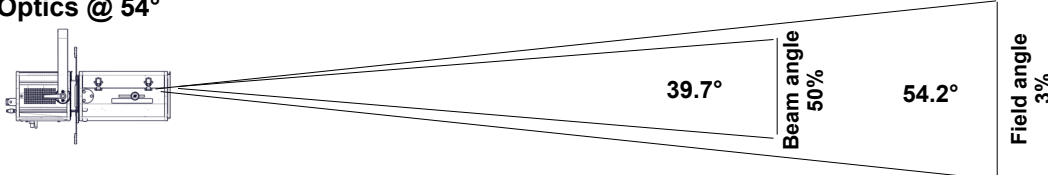

Gel filter

- **Shape:** Square
 - **Standard size:** 180x180 mm (7.1x7.1 in)
 - **Optional size:** 185x185 mm (7.3x7.3 in)
- Front extension cassette for 215x215mm accessories recommended for dark colours*

Gobo

- **Size:** A
- **Material:** Metal
Glass

Photometrics

with SUHD60 V2 VW (RJ / Osram) source

• Optics @ 28°

Beam intensity
63 200 cd

Field lumens
9 720 lm

Efficacy
35 lm/W

• Optics @ 54°

Beam intensity
24 000 cd

Field lumens
10 080 lm

Efficacy
36 lm/W

CCT
4 520 K

Distance	3 m	5 m	7 m	10 m	12 m	15 m
Diameter	3.1 m	5.1 m	7.2 m	10.2 m	12.3 m	15.4 m
Illumination	2 700 lux	970 lux	490 lux	250 lux	170 lux	110 lux
Distance	10 ft	15 ft	25 ft	35 ft	40 ft	50 ft
Diameter	10.2 ft	15.4 ft	25.6 ft	35.8 ft	40.9 ft	51.2 ft
Illumination	250 fc	110 fc	39 fc	20 fc	16 fc	10 fc

Dimensions and weight

Weight: 16.5 kg (36.3 lbs)

Height	Length	Width	Yoke	Tilt	Option
H= 447 mm (17.6 in)	L= 682 mm (26.9 in)	W= 330 mm (13 in)	Y= 280 mm (11 in)	TU= 60°	O= 25 mm (1 in)
H1= 208 mm (8.2 in)	L1= 241 mm (9.5 in)	W1= 208 mm (8.2 in)		TD= 90°	
H2= 268 mm (10.6 in)	L2= 441 mm (17.4 in)				