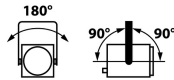

• Optics @ 16°

Beam intensity
214 600 cd

Field lumens
9 620 lm

Efficacy
34 lm/W

CCT
4 340 K

CRI
95

Distance	5 m	10 m	15 m	20 m	25 m	30 m
Diameter	1.4 m	2.9 m	4.3 m	5.7 m	7.2 m	8.6 m
Illumination	8 600 lux	2 150 lux	960 lux	540 lux	350 lux	240 lux
Distance	15 ft	35 ft	50 ft	65 ft	80 ft	100 ft
Diameter	4.3 ft	10 ft	14.3 ft	18.6 ft	22.9 ft	28.6 ft
Illumination	960 fc	180 fc	90 fc	55 fc	34 fc	22 fc

• Optics @ 35°

Beam intensity
79 400 cd

Field lumens
10 680 lm

Efficacy
38 lm/W

CCT
4 450 K

CRI
95

Distance	5 m	10 m	15 m	20 m	25 m	30 m
Diameter	3.2 m	6.3 m	9.5 m	12.7 m	15.9 m	19 m
Illumination	3 200 lux	800 lux	360 lux	200 lux	130 lux	90 lux
Distance	15 ft	35 ft	50 ft	65 ft	80 ft	100 ft
Diameter	9.5 ft	22.2 ft	31.7 ft	41.2 ft	50.8 ft	63.4 ft
Illumination	360 fc	65 fc	32 fc	19 fc	13 fc	8 fc

Dimensions and weight

Weight: 18 kg (39.6 lbs)

Height	Length	Width	Yoke	Tilt	Option
H= 447 mm (17.6 in)	L= 810 mm (31.9 in)	W= 330 mm (13 in)	Y= 280 mm (11 in)	TU= 60°	O= 25 mm (1 in)
H1= 208 mm (8.2 in)	L1= 241 mm (9.5 in)	W1= 208 mm (8.2 in)		TD= 90°	
H2= 268 mm (10.6 in)	L2= 569 mm (22.4 in)				

Shipping

- **Weight :** 20.4 kg (44.9 lbs)
- **Volume :** .16 m³ (5.65 ft³)

Installation

- **Minimum distance to illuminated surface:** 0.7 m (2.3 ft)
- **Operating position:**

Construction

- **Housing:** Steel sheet - Aluminium
- **Colour:** Black
- **Cooling:** Low noise variable fan
- **Maximum ambient temperature (Ta):** 40°C (104°F)
- **Maximum case temperature (Tc):** 70°C (158°F)
- **Total heat dissipation:** 1 126 BTU/h
- **Protection rating:** 20