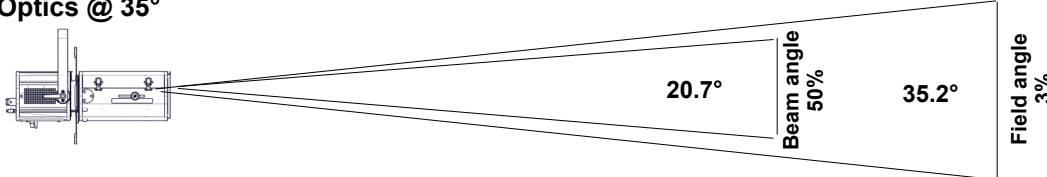

Gel filter

- **Shape:** Square
- **Standard size:** 180x180 mm (7.1x7.1 in)
- **Optional size:** 185x185 mm (7.3x7.3 in)

Gobo

- **Size:** A
- **Material:** Metal
Glass

Photometrics

with SUHD60 V2 VW (RJ / Osram) source

• Optics @ 16°

Beam intensity
214 600 cd

Field lumens
9 620 lm

Efficacy
34 lm/W

CCT
4 340 K

CRI
95

Distance	5 m	10 m	15 m	20 m	25 m	30 m
Diameter	1.4 m	2.9 m	4.3 m	5.7 m	7.2 m	8.6 m
Illumination	8 600 lux	2 150 lux	960 lux	540 lux	350 lux	240 lux
Distance	15 ft	35 ft	50 ft	65 ft	80 ft	100 ft
Diameter	4.3 ft	10 ft	14.3 ft	18.6 ft	22.9 ft	28.6 ft
Illumination	960 fc	180 fc	90 fc	55 fc	34 fc	22 fc

• Optics @ 35°

Beam intensity
79 400 cd

Field lumens
10 680 lm

Efficacy
38 lm/W

CCT
4 450 K

CRI
95

Distance	5 m	10 m	15 m	20 m	25 m	30 m
Diameter	3.2 m	6.3 m	9.5 m	12.7 m	15.9 m	19 m
Illumination	3 200 lux	800 lux	360 lux	200 lux	130 lux	90 lux
Distance	15 ft	35 ft	50 ft	65 ft	80 ft	100 ft
Diameter	9.5 ft	22.2 ft	31.7 ft	41.2 ft	50.8 ft	63.4 ft
Illumination	360 fc	65 fc	32 fc	19 fc	13 fc	8 fc

Dimensions and weight

Weight: 18 kg (39.6 lbs)

Height	Length	Width	Yoke	Tilt	Option
H= 447 mm (17.6 in)	L= 810 mm (31.9 in)	W= 330 mm (13 in)	Y= 280 mm (11 in)	TU= 60°	O= 25 mm (1 in)
H1= 208 mm (8.2 in)	L1= 241 mm (9.5 in)	W1= 208 mm (8.2 in)		TD= 90°	
H2= 268 mm (10.6 in)	L2= 569 mm (22.4 in)				