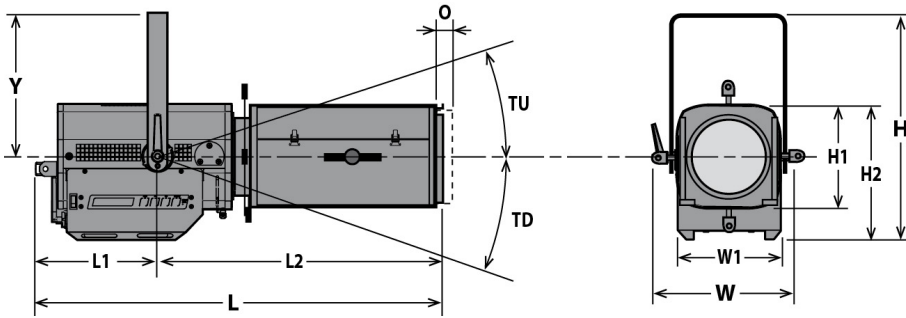

• Optics @ 35°

Beam intensity
79 400 cd

Field lumens
10 680 lm

Efficacy
38 lm/W

CCT
4 450 K

CRI
95

Distance	5 m	10 m	15 m	20 m	25 m	30 m
Diameter	3.2 m	6.3 m	9.5 m	12.7 m	15.9 m	19 m
Illumination	3 200 lux	800 lux	360 lux	200 lux	130 lux	90 lux
Distance	15 ft	35 ft	50 ft	65 ft	80 ft	100 ft
Diameter	9.5 ft	22.2 ft	31.7 ft	41.2 ft	50.8 ft	63.4 ft
Illumination	360 fc	65 fc	32 fc	19 fc	13 fc	8 fc

Remote control

- **Data protocol:** USITT DMX512-A
RDM / Art-Net / sACN

- **Data IN connector:** 5 pins XLR male
- **Data OUT connector:** 5 pins XLR female

• DMX chart:

Mode 1 (1 channels)	Mode 2 (4 channels)	Mode 3 (5 channels)	Mode 4 (5 channels)
Dimmer	Dimmer	Dimmer	Warm White
	Dimmer fine	Dimmer fine	Warm White fine
	CCT	CCT	Cool White
	Strobe	Strobe	Cool White fine
		Dimmer master	Strobe

Dimensions and weight

Weight: 18 kg (39.6 lbs)

Height	Length	Width	Yoke	Tilt	Option
H= 447 mm (17.6 in)	L= 810 mm (31.9 in)	W= 330 mm (13 in)	Y= 280 mm (11 in)	TU= 60°	O= 25 mm (1 in)
H1= 208 mm (8.2 in)	L1= 241 mm (9.5 in)	W1= 208 mm (8.2 in)		TD= 90°	
H2= 268 mm (10.6 in)	L2= 569 mm (22.4 in)				

Shipping

- **Weight :** 20.4 kg (44.9 lbs)
- **Volume :** .16 m³ (5.65 ft³)

Installation

- **Minimum distance to illuminated surface:** 0.7 m (2.3 ft)
- **Operating position:**

Construction

- **Housing:** Steel sheet - Aluminium
- **Colour:** Black
- **Cooling:** Low noise variable fan
- **Maximum ambient temperature (Ta):** 40°C (104°F)
- **Maximum case temperature (Tc):** 70°C (158°F)
- **Total heat dissipation:** 1 126 BTU/h
- **Protection rating:** 20