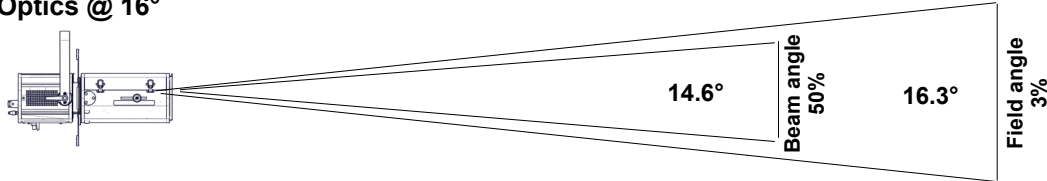

Gel filter

- **Shape:** Square
- **Standard size:** 180x180 mm (7.1x7.1 in)
- **Optional size:** 185x185 mm (7.3x7.3 in)

Gobo

- **Size:** A
- **Material:** Metal
Glass

Photometrics

with SUHD60 V2 VW (RJ / Osram) source

• Optics @ 16°

Beam intensity
214 600 cd

Field lumens
9 620 lm

Efficacy
34 lm/W

CCT
4 340 K

CRI
95

Distance	5 m	10 m	15 m	20 m	25 m	30 m
Diameter	1.4 m	2.9 m	4.3 m	5.7 m	7.2 m	8.6 m
Illumination	8 600 lux	2 150 lux	960 lux	540 lux	350 lux	240 lux
Distance	15 ft	35 ft	50 ft	65 ft	80 ft	100 ft
Diameter	4.3 ft	10 ft	14.3 ft	18.6 ft	22.9 ft	28.6 ft
Illumination	960 fc	180 fc	90 fc	55 fc	34 fc	22 fc

• Optics @ 35°

Beam intensity
79 400 cd

Field lumens
10 680 lm

Efficacy
38 lm/W

CCT
4 450 K

CRI
95

Distance	5 m	10 m	15 m	20 m	25 m	30 m
Diameter	3.2 m	6.3 m	9.5 m	12.7 m	15.9 m	19 m
Illumination	3 200 lux	800 lux	360 lux	200 lux	130 lux	90 lux
Distance	15 ft	35 ft	50 ft	65 ft	80 ft	100 ft
Diameter	9.5 ft	22.2 ft	31.7 ft	41.2 ft	50.8 ft	63.4 ft
Illumination	360 fc	65 fc	32 fc	19 fc	13 fc	8 fc

Dimensions and weight

Weight: 18 kg (39.6 lbs)

Height	Length	Width	Yoke	Tilt	Option
H= 447 mm (17.6 in)	L= 810 mm (31.9 in)	W= 330 mm (13 in)	Y= 280 mm (11 in)	TU= 60°	O= 25 mm (1 in)
H1= 208 mm (8.2 in)	L1= 241 mm (9.5 in)	W1= 208 mm (8.2 in)		TD= 90°	
H2= 268 mm (10.6 in)	L2= 569 mm (22.4 in)				