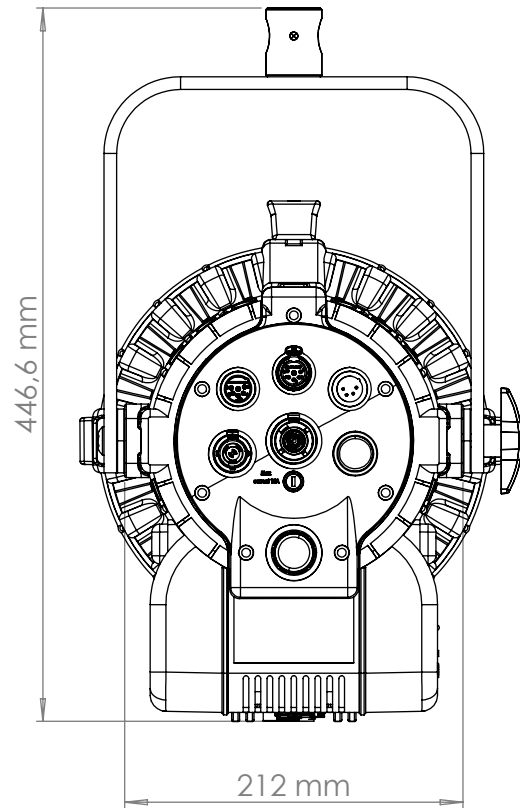

Technical Drawing