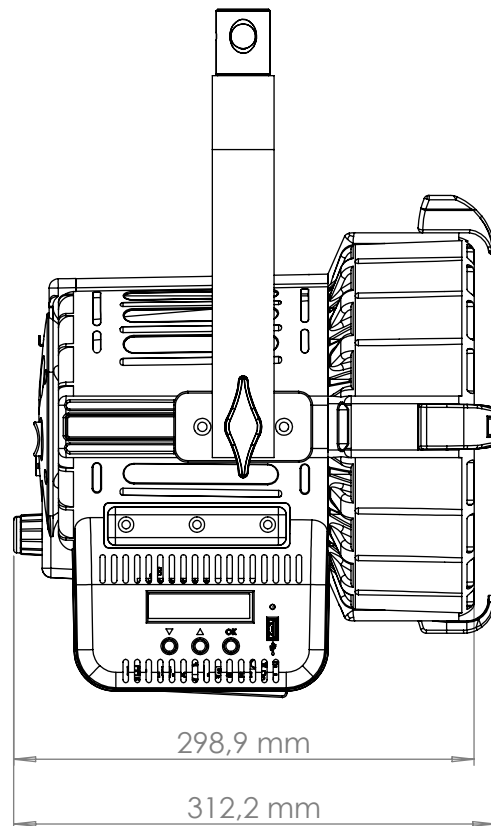

Technical Drawing