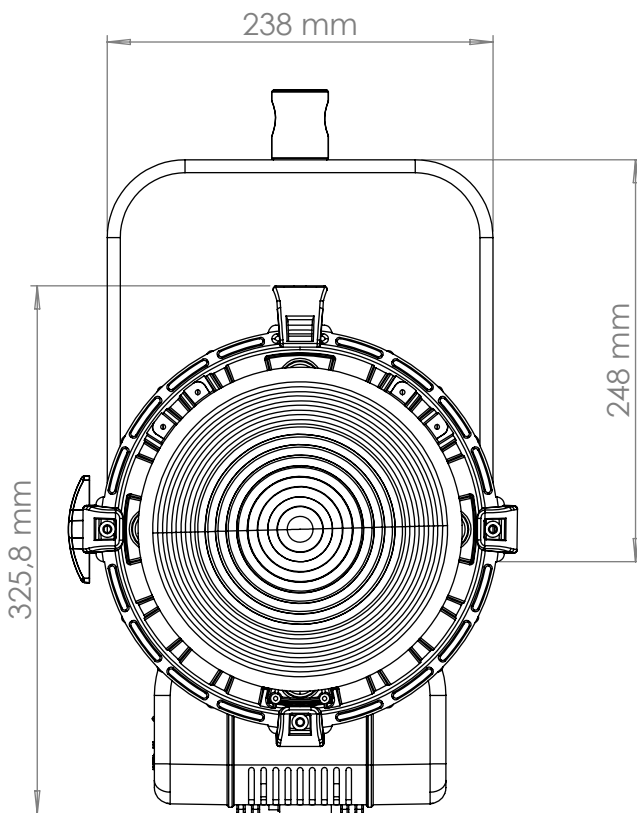

Technical Drawing