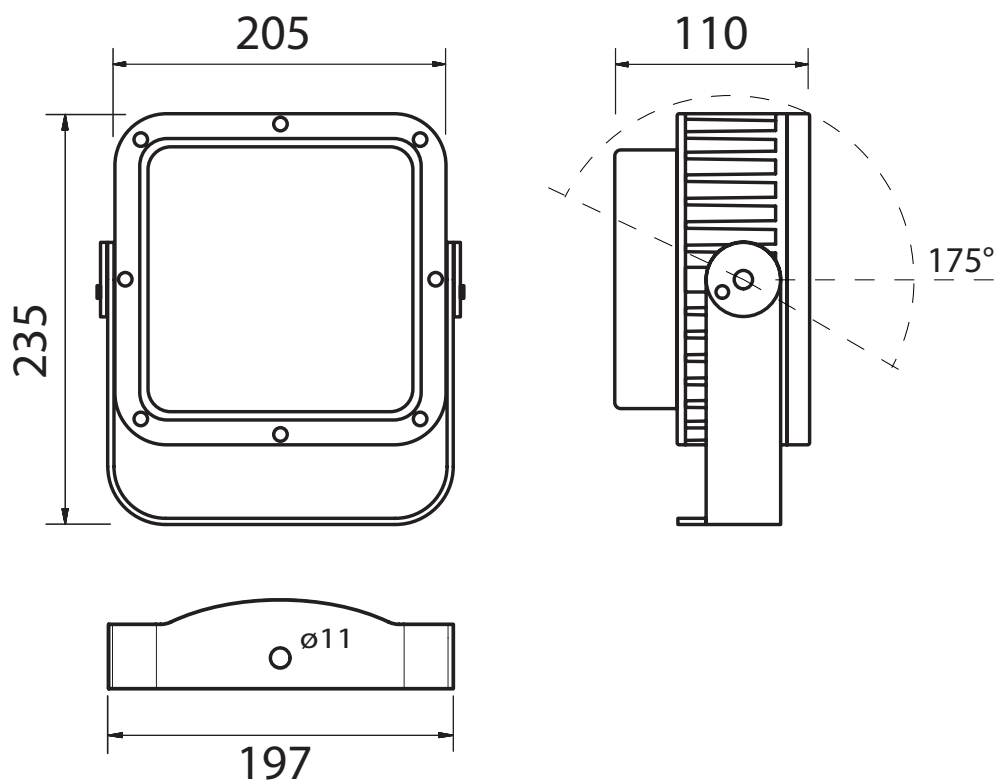

Fixture colour finishing is grey.

ITEM	FIXTURE	[KEY features] SMART MAX30
LEDs	Monochromatic	30 NICHIA-NVSL219C 4000K available 2700K, 5000K, 6500K On request: red, green, blue or amber
	White Balance	15 warm white (2700K) + 15 cool white (6500K) NICHIA-NVSL219C
Total light power		40W
Lumen	Monochromatic	5000lm @4000K
	White Balance	4500lm @4000K
Optics		24° (23mm lenses) PMMA 8N - On request: 12°, 36°, 10°x30°, 15°x55°
Tilt		175° manual
Connections		IN-OUT DMX 3pins IP67 connectors (none for Plug-in version) - 1.5mt 3x1 cable with bare ends
Control - Setup		DMX 512 / RDM - RDM / DRS Dedicated DMX channel for white balance DMX or Auto mode with Master-Slave function Halogen simulation Flicker-free function Smooth dimming function
Power consumption		44W - 0,2A@230V
Voltage range		Universal 100/240VAC, 47-63Hz, Active PFC: >0.9@230V
DMX channels		Monochromatic : 3CH mode, 1CH mode - White Balance: 4CH mode, 2CH mode, 1CH mode (none for Plug-in version)
Physical		205x110x235 mm
Weight		3,2 Kg
Material		Housing in die-cast aluminium - bracket in stainless steel - ultra clear white 4mm tempered glass

art. 2052: SMART MAX30 WB / RDM
art. 2053: SMART MAX30 M / RDM
art. 20531: SMART MAX30 M Plug-in

PHYSICAL

www.studiodue.com

Studio Due®

emotion and creativity in light

Smart max30

SMART MAX30 RDM RGBWA is our new floodlight projector with compact design and robust aluminium case suitable for accent lighting. IP67 rating protection.