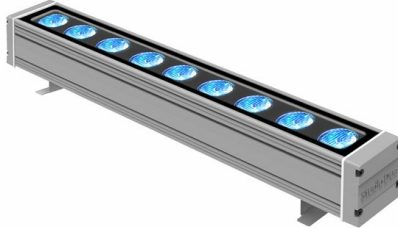

COMPACTBAR RGBW 50cm (art.235012)

RGBWA compact LED linear bar with 38 mm lenses . IP 67 protection rating.
DMX - RDM. Standard 100 cm. Available lengths 50 cm (9 lenses), 100 cm
(18 lenses) and 150 cm (27 lenses) .

Technical Specification

| | |
|-----------------------|--|
| LED type | RGBW (8W) |
| Number of LEDs | 9 |
| Lumen MAX | 3500 |
| Red lumen (lm) | 760 |
| Green lumen (lm) | 1350 |
| Blu lumen (lm) | 250 |
| White lumen (lm) | 1350 |
| Lenses | 8° 15° 15°x30° 15°x55° 25° 40° 60° |
| Filters | None f 100° |
| Connectors and cables | Main Power: 3pin IP67 (male-female) DMX signal: 3pin IP67 connector (male-female) |
| Control type | Protocol USITT DMX512 - RDM Protocol USITT DMX512 - RDM + Wireless (on request) |
| Functions | RDM/DRS Wireless DMX receiver |
| DMX channels | 9ch - 6ch - 5ch - 4ch |
| Input range | Universale 200 - 240 Vac; 47/64 Hz |
| Power (W) | 40 |
| Current | 0,19A@230V |
| Power Factor | PF>0,95@230VAC |

| | |
|------------------------|--|
| Tilt | 160° |
| IP protection rating | 67 |
| Sizes l x p x h (mm) | 540 x 71 x 115 |
| Weight (Kgs) | 3,2 |
| Mounting systems | Surface Truss (optional) |
| Colour finishing | Metal grey 7011 (standard) White RAL 9010 (standard) Black RAL 9005 (optional) Graphite gray (optional) Any RAL (optional) |
| Marine Grade treatment | None Yes |
| Product Category | Linear Bar |