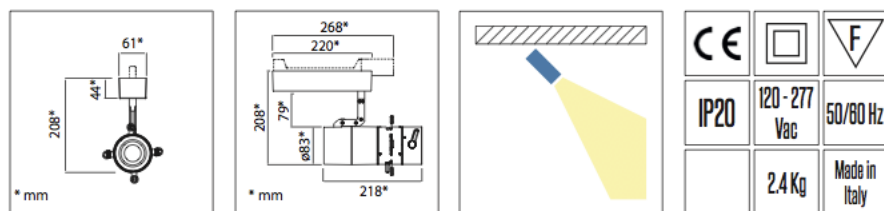

The APPLAUD is a LED SPOT light which not only has a GOBO holder, but also a beam shaper. The beam angle is fixed but can be selected from the following values: 16, 33 or 40 degrees. It is available either with a fixed color temperature light source (2700K, 3000K, or 4000K) or in a tunable white version (from 2900K to 5000K). The APPLAUD features remarkable versatility of use, since it can be used to illuminate paintings and works of art with a shaped beam, to project logos, gobos or images and to illuminate three-dimensional objects (such as statues) without generating shadows in the background. It is available in black or white finishing.

OPTICS: 16°, 33°, 40°
 GOBO SIZE: OD: 37.5 mm - ID: 31 mm - THICKNESS: 1 mm
 GOBO HOLDER: INCLUDED
 4-BLADE FRAMING SYSTEM

SPECS	TUNABLE WHITE	FIXED WHITE
Light Source	LED Array	COB
Power Consumption	20W	30W
CCT	Tunable Range 2800K - 5600K	2700K, 3000K, 4000K
CRI	≥94	≥97
LED Luminous Flux	Min. 1000 lm Typical 1200 lm	Min. 2200 lm (@2700K) Min. 2250 lm (@3000K) Min. 2300 ml (@4000K)
Dimming Versions	Manual, DALI, Bluetooth	Manual, DALI, Bluetooth