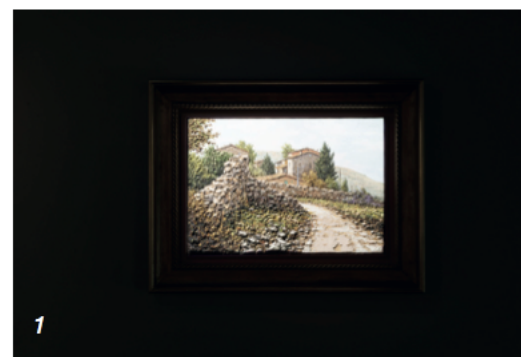

The APPLAUD is a LED SPOT light which not only has a GOBO holder, but also a beam shaper. The beam angle is fixed but can be selected from the following values: 16, 33 or 40 degrees. It is available either with a fixed color temperature light source (2700K, 3000K, or 4000K) or in a tunable white version (from 2900K to 5000K). The APPLAUD features remarkable versatility of use, since it can be used to illuminate paintings and works of art with a shaped beam, to project logos, gobos or images and to illuminate three-dimensional objects (such as statues) without generating shadows in the background. It is available in black or white finishing.

OPTICS: 16°, 33°, 40°
 GOBO SIZE: OD: 37.5 mm - ID: 31 mm - THICKNESS: 1 mm
 GOBO HOLDER: INCLUDED
 4-BLADE FRAMING SYSTEM

SPECS	TUNABLE WHITE	FIXED WHITE
Light Source	LED Array	COB
Power Consumption	20W	30W
CCT	Tunable Range 2800K - 5600K	2700K, 3000K, 4000K
CRI	≥94	≥97
LED Luminous Flux	Min. 1000 lm Typical 1200 lm	Min. 2200 lm (@2700K) Min. 2250 lm (@3000K) Min. 2300 ml (@4000K)
Dimming Versions	Manual, DALI, Bluetooth	Manual, DALI, Bluetooth

1-2) Lighting precisely framed inside the picture frame to give greater depth to the painting

3) Venus de Milo: the statue is illuminated using custom-made gobos which reproduce the outline of the statue