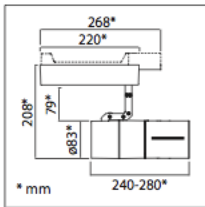

OPTICS: VARIABLE FROM 12° TO 50°

SPECS	TUNABLE WHITE	FIXED WHITE
Light Source	LED Array	COB
Power Consumption	20W	30W
CCT	Tunable Range 2800K - 5600K	2700K, 3000K, 4000K
CRI	≥94	≥97
LED Luminous Flux	Min. 1000 lm Typical 1200 lm	Min. 2200 lm (@2700K) Min. 2250 lm (@3000K) Min. 2300 lm (@4000K)
Dimming Versions	Manual, DALI, Bluetooth	Manual, DALI, Bluetooth