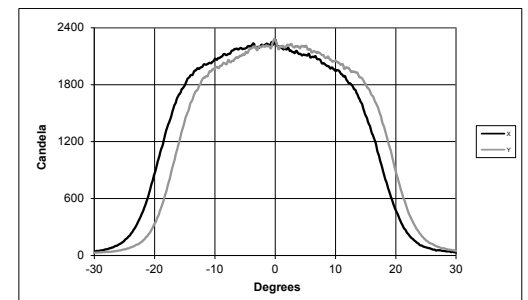

Metric conversions: For meters, multiply feet by 0.3048
For lux, multiply footcandles by 10.76

Throw Distance (d)	10ft	15ft	20ft	30ft
	3.0m	4.6m	6.1m	9.1m
Field Diameter	2.7ft	4.1ft	5.5ft	8.2ft
	0.8m	1.3m	1.7m	2.5m
Illuminance (fc)	182	81	45	20
Illuminance (lux)	1,954	868	488	217

For field diameter at any distance, multiply distance by 0.74
For beam diameter at any distance, multiply by 0.154

Candela Plot

Iso-Illuminance Diagram (Flat Surface Distribution)

Mid Focus

Mode	Focus	Candela	Field Lumens	Beam Lumens	Power Consumption	Efficacy (lpw)
3000K / 90 CRI	Mid	2,310	649	506	19.5	33.3
3000K / 80 CRI	Mid	2,980	832	644	19.5	42.7
4000K / 80 CRI	Mid	3,270	912	718	19.5	46.8
5000K / 80 CRI	Mid	3,160	912	718	19.7	46.3

Metric Conversions: For meters, multiply feet by 0.3048
For lux, multiply footcandles by 10.76

Throw Distance (d)	10ft	15ft	20ft	30ft
	3.0m	4.6m	6.1m	9.1m
Field Diameter	8.4ft	12.6ft	16.8ft	25.2ft
	2.6m	3.8m	5.1m	7.7m
Illuminance (fc)	30	13	7	3
Illuminance (lux)	321	143	80	36

For field diameter at any distance, multiply distance by 0.39
For beam diameter at any distance, multiply by 0.38

Candela Plot

Iso-Illuminance Diagram (Flat Surface Distribution)

PHOTOMETRY

Wide Focus

Mode	Focus	Candela	Field Lumens	Beam Lumens	Power Consumption	Efficacy (lpw)
3000K / 90 CRI	Wide	774	906	666	19.5	46.5
3000K / 80 CRI	Wide	911	1,161	848	19.5	59.5
4000K / 80 CRI	Wide	1,080	1,272	946	19.5	65.2
5000K / 80 CRI	Wide	1,080	1,273	946	19.7	64.6