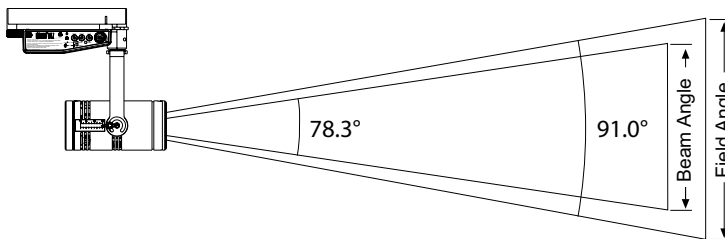

Metric Conversions: For meters, multiply feet by 0.3048
For lux, multiply footcandles by 10.76

Throw Distance (d)	10ft	15ft	20ft	30ft
	3.0m	4.6m	6.1m	9.1m
Field Diameter	8.4ft	12.6ft	16.8ft	25.2ft
	2.6m	3.8m	5.1m	7.7m
Illuminance (fc)	30	13	7	3
Illuminance (lux)	321	143	80	36

For field diameter at any distance, multiply distance by 0.39
For beam diameter at any distance, multiply by 0.38

Candela Plot

Iso-Illuminance Diagram (Flat Surface Distribution)

PHOTOMETRY

Wide Focus

Mode	Focus	Candela	Field Lumens	Beam Lumens	Power Consumption	Efficacy (lpw)
3000K / 90 CRI	Wide	774	906	666	19.5	46.5
3000K / 80 CRI	Wide	911	1,161	848	19.5	59.5
4000K / 80 CRI	Wide	1,080	1,272	946	19.5	65.2
5000K / 80 CRI	Wide	1,080	1,273	946	19.7	64.6

Metric conversions: For meters, multiply feet by 0.3048
For lux, multiply footcandles by 10.76

Throw Distance (d)	10ft	15ft	20ft	30ft
	3.0m	4.6m	6.1m	9.1m
Field Diameter	20.4ft 6.2m	30.5ft 9.3m	40.7ft 12.4m	61.1ft 18.6m
Illuminance (fc)	9	4	2	1
Illuminance (lux)	98	44	25	10.76

For field diameter at any distance, multiply distance by 2.035
For beam diameter at any distance, multiply by 1.628

Candela Plot

Iso-Illuminance Diagram
(Flat Surface Distribution)

PHYSICAL

WLZ Dimensions