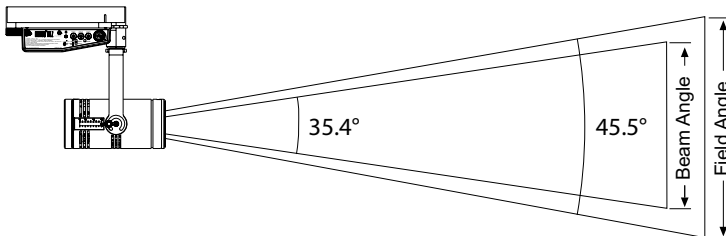

Metric conversions: For meters, multiply feet by 0.3048
For lux, multiply footcandles by 10.76

Throw Distance (d)	10ft	15ft	20ft	30ft
	3.0m	4.6m	6.1m	9.1m
Field Diameter	2.7ft	4.1ft	5.5ft	8.2ft
	0.8m	1.3m	1.7m	2.5m
Illuminance (fc)	182	81	45	20
Illuminance (lux)	1,954	868	488	217

For field diameter at any distance, multiply distance by 0.74
For beam diameter at any distance, multiply by 0.154

Candela Plot

Iso-Illuminance Diagram (Flat Surface Distribution)

Mid Focus

Mode	Focus	Candela	Field Lumens	Beam Lumens	Power Consumption	Efficacy (lpw)
3000K / 90 CRI	Mid	2,310	649	506	19.5	33.3
3000K / 80 CRI	Mid	2,980	832	644	19.5	42.7
4000K / 80 CRI	Mid	3,270	912	718	19.5	46.8
5000K / 80 CRI	Mid	3,160	912	718	19.7	46.3

Metric Conversions: For meters, multiply feet by 0.3048
For lux, multiply footcandles by 10.76

Throw Distance (d)	10ft	15ft	20ft	30ft
	3.0m	4.6m	6.1m	9.1m
Field Diameter	8.4ft	12.6ft	16.8ft	25.2ft
	2.6m	3.8m	5.1m	7.7m
Illuminance (fc)	30	13	7	3
Illuminance (lux)	321	143	80	36