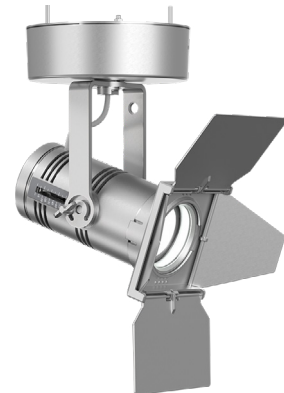

220 – 240V

Architectural Series

GENERAL INFORMATION

The Irideon WLZ is an LED wash light with zoom optics that provide the highest quality beam from spot to full flood, making it ideal for museums, lobbies, retail stores and more. A range of colour temperature options from 3000K to 5000K make the WLZ well suited for any application, while track, canopy and portable mounting options provide the flexibility to meet any installation needs. The soft beam output supports an optional barn-door and provides high-performance dimming utilising an on-board dimmer or DMX control; canopy versions also support 0-10V or DALI.

SPECIFICATIONS

PHYSICAL

- A380 grade, die-cast aluminium construction
- Finished in fine-texture, high-temperature, powder-coat paint
- Durable steel yoke
- Tool-free tilt and zoom adjustments
- High-impact resistant, thermally insulated knobs and shutter handles
- Magnetically held media holder accepts gel and dichroics up to 1.75mm thick
- Optional barn door accessory available
- IP20 rated
- Track mount version:
 - Compatible with 3-circuit Eutrac with data (230V version)
 - Colour-matched track adapter with fully integrated driver
 - DMX control with integrated manual dimmer/ high-end trim adjustment
- Portable versions:
 - 1.8m power cable with Schuko/NF and UK 13A plug options
 - DMX in and thru via RJ45 connections driver enclosure
 - DMX control with integrated manual dimmer/ high-end trim adjustment
- Canopy version:
 - Colour-matched canopy fully enclose driver and control electronics
 - Control options for DMX with on-board manual dimmer/ high end trim, 0-10V or DALI
 - DMX version ships with required voltage barrier and termination kit