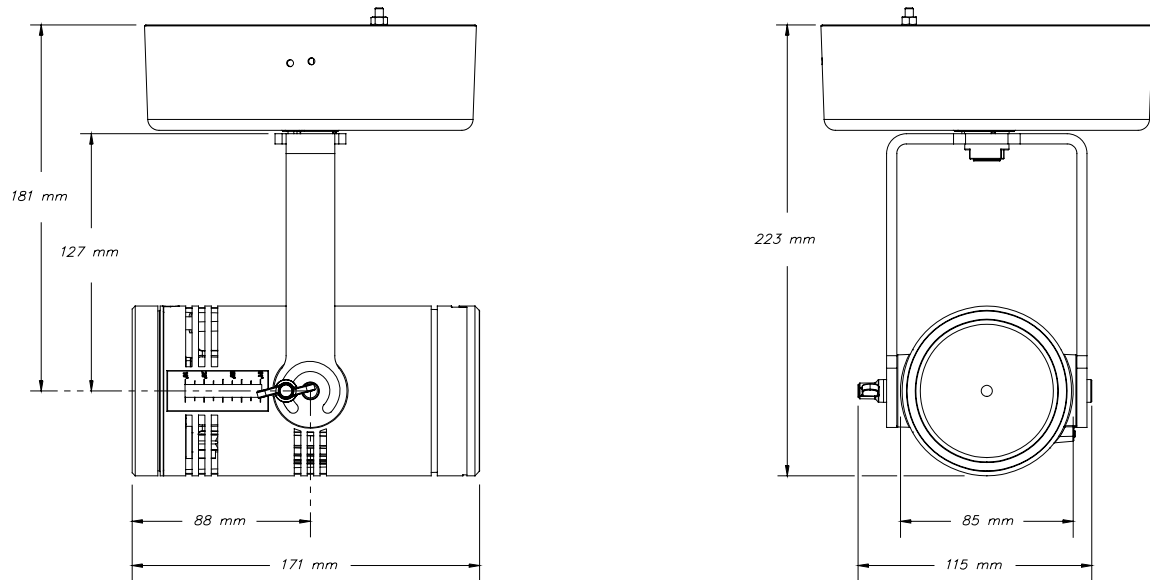

PHYSICAL

IRIDEON WLZ CANOPY

Corporate Headquarters • 3031 Pleasant View Rd, PO Box 620979, Middleton WI 53562 0979 USA • +1 608 831 4116

London, UK • Unit 26-28, Victoria Industrial Estate, Victoria Road, London W3 6UU, UK • +44 (0) 20 8896 1000

Rome, IT • Via Bruno Pontecorvo 10, 00012 Guidonia Montecelio, Roma, Italy • +39 06 32 111 683

Holzkirchen, DE • Ohmstrasse 3, 83607 Holzkirchen, Germany • +49 (80 24) 47 00-0

Hong Kong • Room 1801, 18/F, Tower 1 Phase 1, Enterprise Square, 9 Sheung Yuet Road, Kowloon Bay, Kowloon, Hong Kong • +852 2799 1220

Web • etconnect.com • Copyright©2018 ETC. All Rights Reserved. All product information and specifications subject to change. 7192L1001-GB Rev A 05/18