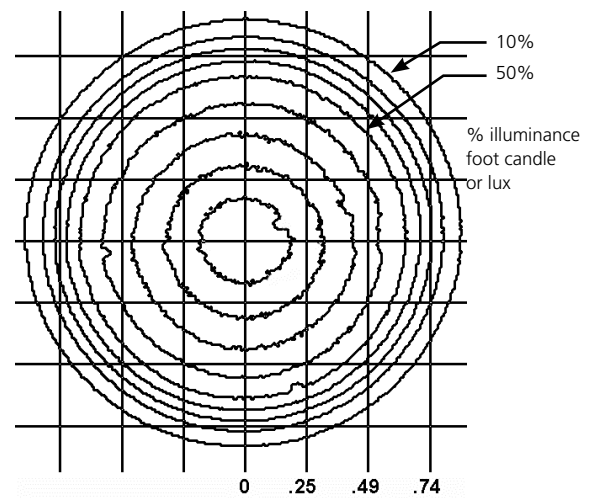

Metric Conversions: For meters, multiply feet by 0.3048
For lux, multiply footcandles by 10.76

Throw Distance (d)	10ft	15ft	20ft	30ft
	3.0m	4.6m	6.1m	9.1m
Field Diameter	8.4ft	12.6ft	16.8ft	25.2ft
	2.6m	3.8m	5.1m	7.7m
Illuminance (fc)	30	13	7	3
Illuminance (lux)	321	143	80	36

For field diameter at any distance, multiply distance by 0.39
For beam diameter at any distance, multiply by 0.38

Candela Plot

Iso-Illuminance Diagram (Flat Surface Distribution)

PHOTOMETRY

Wide Focus

Mode	Focus	Candela	Field Lumens	Beam Lumens	Power Consumption	Efficacy (lpw)
3000K / 90 CRI	Wide	774	906	666	19.5	46.5
3000K / 80 CRI	Wide	911	1,161	848	19.5	59.5
4000K / 80 CRI	Wide	1,080	1,272	946	19.5	65.2
5000K / 80 CRI	Wide	1,080	1,273	946	19.7	64.6

Metric conversions: For meters, multiply feet by 0.3048
For lux, multiply footcandles by 10.76

Throw Distance (d)	10ft	15ft	20ft	30ft
	3.0m	4.6m	6.1m	9.1m
Field Diameter	20.4ft 6.2m	30.5ft 9.3m	40.7ft 12.4m	61.1ft 18.6m
Illuminance (fc)	9	4	2	1
Illuminance (lux)	98	44	25	10.76

For field diameter at any distance, multiply distance by 2.035
For beam diameter at any distance, multiply by 1.628

Candela Plot

Iso-Illuminance Diagram
(Flat Surface Distribution)

PHYSICAL

WLZ Dimensions