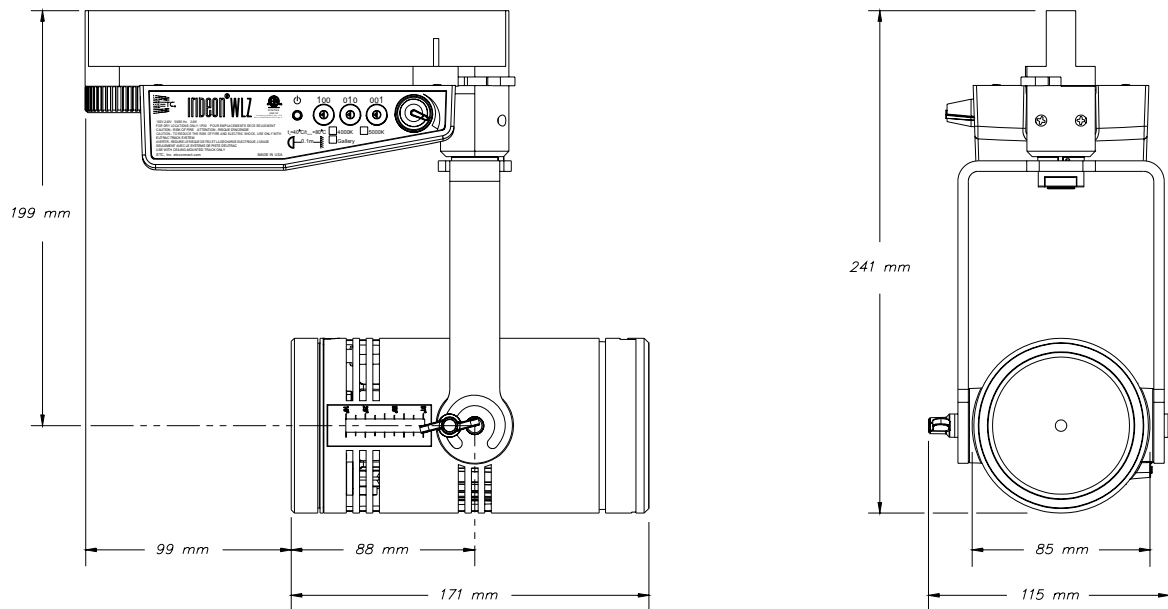

PHYSICAL

WLZ Dimensions

	HEIGHT	WIDTH	DEPTH
	mm	mm	mm
Track Mount	281	132	358
Portable	346	132	283
Canopy	264	132	283

WLZ Weights

	WEIGHT	SHIPPING WEIGHT
	kgs	kgs
Track Mount	1.9	2.8
Portable	2.6	3.4
Canopy	2.6	3.7

IRIDEON WLZ TRACK MOUNT