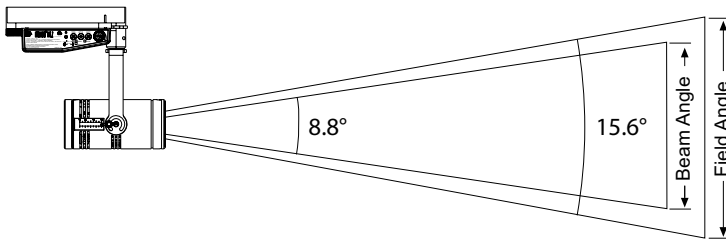

Accessories

PART NO	DESCRIPTION
7192A2005	Irideon WLZ Barn Door, black

NOTE: For white colour use extension -1, for silver grey -5.
For custom colours please contact ETC.

PHOTOMETRY

Narrow Focus

Mode	Focus	Candela	Field Lumens	Beam Lumens	Power Consumption	Efficacy (lpw)
3000K / 90 CRI	Narrow	14,050	311	171	19.5	15.9
3000K / 80 CRI	Narrow	18,150	410	230	19.5	21.0
4000K / 80 CRI	Narrow	19,900	447	251	19.5	22.9
5000K / 80 CRI	Narrow	19,240	436	241	19.7	22.1

Metric conversions: For meters, multiply feet by 0.3048
For lux, multiply footcandles by 10.76

Throw Distance (d)	10ft	15ft	20ft	30ft
	3.0m	4.6m	6.1m	9.1m
Field Diameter	2.7ft	4.1ft	5.5ft	8.2ft
	0.8m	1.3m	1.7m	2.5m
Illuminance (fc)	182	81	45	20
Illuminance (lux)	1,954	868	488	217