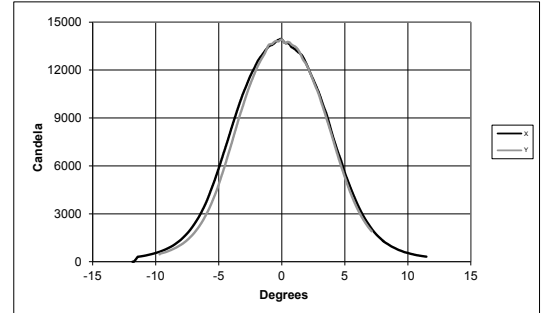

Throw Distance (d)	10ft	15ft	20ft	30ft
	3.0m	4.6m	6.1m	9.1m
Field Diameter	2.7ft	4.1ft	5.5ft	8.2ft
	0.8m	1.3m	1.7m	2.5m
Illuminance (fc)	182	81	45	20
Illuminance (lux)	1,954	868	488	217

For field diameter at any distance, multiply distance by 0.74
For beam diameter at any distance, multiply by 0.154

Candela Plot