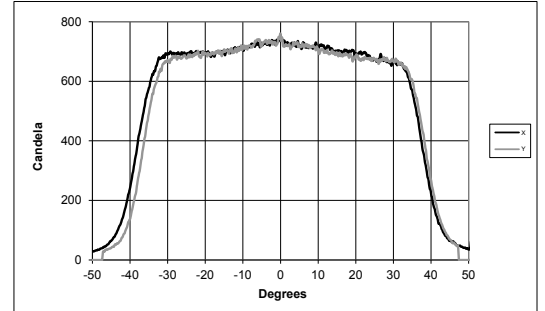

Throw Distance (d)	10ft	15ft	20ft	30ft
	3.0m	4.6m	6.1m	9.1m
Field Diameter	20.4ft 6.2m	30.5ft 9.3m	40.7ft 12.4m	61.1ft 18.6m
Illuminance (fc)	9	4	2	1
Illuminance (lux)	98	44	25	10.76

For field diameter at any distance, multiply distance by 2.035
For beam diameter at any distance, multiply by 1.628

Candela Plot