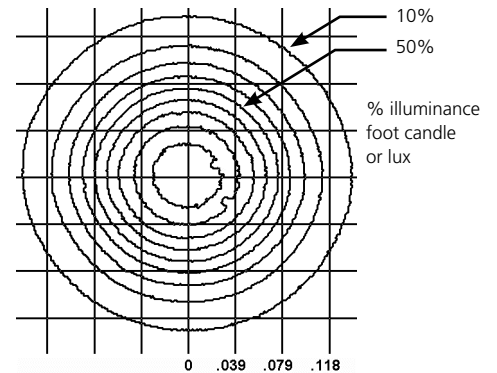

Metric conversions: For meters, multiply feet by 0.3048
For lux, multiply footcandles by 10.76

Throw Distance (d)	10ft	15ft	20ft	30ft
	3.0m	4.6m	6.1m	9.1m
Field Diameter	2.7ft	4.1ft	5.5ft	8.2ft
	0.8m	1.3m	1.7m	2.5m
Illuminance (fc)	182	81	45	20
Illuminance (lux)	1,954	868	488	217

For field diameter at any distance, multiply distance by 0.74
For beam diameter at any distance, multiply by 0.154

Candela Plot

Iso-Illuminance Diagram (Flat Surface Distribution)

Mid Focus

Mode	Focus	Candela	Field Lumens	Beam Lumens	Power Consumption	Efficacy (lpw)
3000K / 90 CRI	Mid	2,310	649	506	19.5	33.3
3000K / 80 CRI	Mid	2,980	832	644	19.5	42.7
4000K / 80 CRI	Mid	3,270	912	718	19.5	46.8
5000K / 80 CRI	Mid	3,160	912	718	19.7	46.3