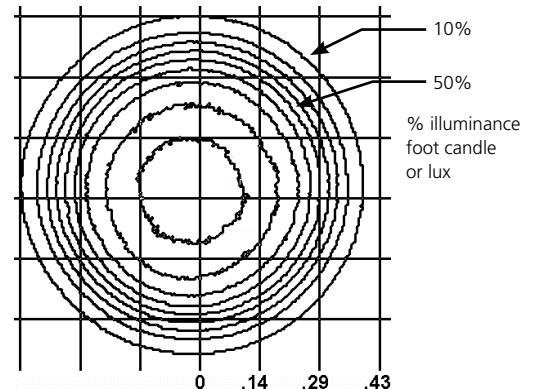

Metric conversions: For meters, multiply feet by 0.3048
For lux, multiply footcandles by 10.76

Throw Distance (d)	10ft	15ft	20ft	30ft
	3.0m	4.6m	6.1m	9.1m
Field Diameter	2.7ft	4.1ft	5.5ft	8.2ft
	0.8m	1.3m	1.7m	2.5m
Illuminance (fc)	182	81	45	20
Illuminance (lux)	1,954	868	488	217

For field diameter at any distance, multiply distance by 0.74
For beam diameter at any distance, multiply by 0.154

Candela Plot

Iso-Illuminance Diagram (Flat Surface Distribution)

Mid Focus

Mode	Focus	Candela	Field Lumens	Beam Lumens	Power Consumption	Efficacy (lpw)
3000K / 90 CRI	Mid	2,310	649	506	19.5	33.3
3000K / 80 CRI	Mid	2,980	832	644	19.5	42.7
4000K / 80 CRI	Mid	3,270	912	718	19.5	46.8
5000K / 80 CRI	Mid	3,160	912	718	19.7	46.3

Metric Conversions: For meters, multiply feet by 0.3048
For lux, multiply footcandles by 10.76

Throw Distance (d)	10ft	15ft	20ft	30ft
	3.0m	4.6m	6.1m	9.1m
Field Diameter	8.4ft	12.6ft	16.8ft	25.2ft
	2.6m	3.8m	5.1m	7.7m
Illuminance (fc)	30	13	7	3
Illuminance (lux)	321	143	80	36

For field diameter at any distance, multiply distance by 0.39
For beam diameter at any distance, multiply by 0.38

Candela Plot

Iso-Illuminance Diagram (Flat Surface Distribution)

PHOTOMETRY

Wide Focus

Mode	Focus	Candela	Field Lumens	Beam Lumens	Power Consumption	Efficacy (lpw)
3000K / 90 CRI	Wide	774	906	666	19.5	46.5
3000K / 80 CRI	Wide	911	1,161	848	19.5	59.5
4000K / 80 CRI	Wide	1,080	1,272	946	19.5	65.2
5000K / 80 CRI	Wide	1,080	1,273	946	19.7	64.6