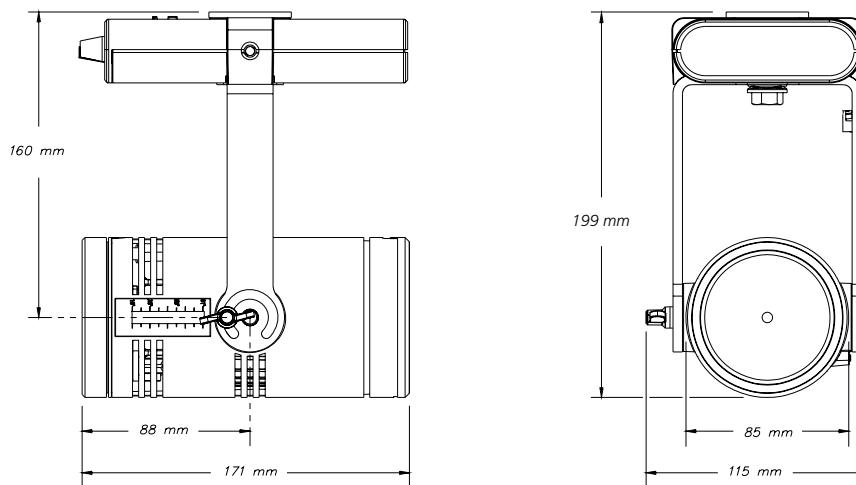

IRIDEON WLZ PORTABLE