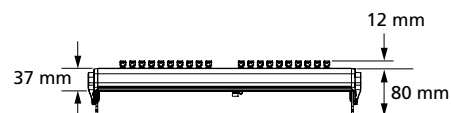

AVAILABLE FROM

PHYSICAL

Universal Fader Wing Dimensions*

MODEL	HEIGHT	WIDTH	DEPTH
	mm	mm	mm
FADW 2 x 10	133	240	405
FADW 2 x 20	133	454	405
FADM 1 x 20	80	448	186

Universal Fader Wing Weights*

MODEL	WEIGHT	SHIPPING WEIGHT
	kgs	kgs
FADW 2 x 10	2.95	3.65
FADW 2 x 20	5.5	7
FADM 1 x 20	2.57	3.26

*Weights and dimensions typical

2 x 10 Fader Wing

2 x 20 Fader Wing

Corporate Headquarters • 3031 Pleasant View Rd, PO Box 620979, Middleton WI 53562 0979 USA • +1 608 831 4116

London, UK • Unit 26-28, Victoria Industrial Estate, Victoria Road, London W3 6UU, UK • +44 (0) 20 8896 1000