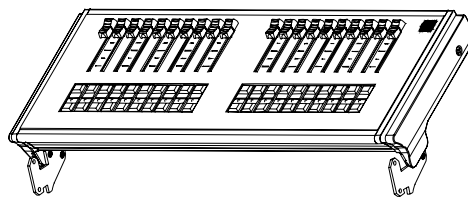

2 x 10 Fader Wing

2 x 20 Fader Wing

1 x 20 Fader Module

GENERAL INFORMATION

The compact Universal Fader Wings can be used with most ETC control desks to provide more physical playbacks. Connection to Eos Titanium, Eos, Ion, Cobalt or Congo jr desks may be made via USB cable, or the wing(s) may be physically connected to either side of an Ion or Congo jr console.

The 1x20 Fader Module can be used with an Ion or Congo jr console directly, or with the Eos RPU and RPU3, Ion RPU, Cobalt Light server, Congo Light Server, Nomad for PC or Net3 RVI and RVI3 in a rack-mounted installation.

FEATURES

- Two rows of 10 faders, two rows of 20 faders or one row of 20 faders
- Integral LCD display(s), on the Wings only, for identification and labeling functions
- USB connectivity to console, RPU/Light Server, RVI or PC