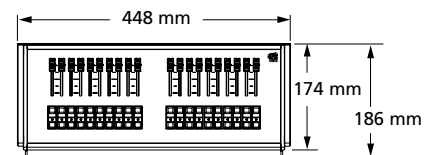

AVAILABLE FROM

PHYSICAL

Universal Fader Wing Dimensions*

MODEL	HEIGHT	WIDTH	DEPTH
	mm	mm	mm
FADW 2 x 10	133	240	405
FADW 2 x 20	133	454	405
FADM 1 x 20	80	448	186

Universal Fader Wing Weights*

MODEL	WEIGHT	SHIPPING WEIGHT
	kgs	kgs
FADW 2 x 10	2.95	3.65
FADW 2 x 20	5.5	7
FADM 1 x 20	2.57	3.26

*Weights and dimensions typical

2 x 10 Fader Wing

2 x 20 Fader Wing

Corporate Headquarters • 3031 Pleasant View Rd, PO Box 620979, Middleton WI 53562 0979 USA • +1 608 831 4116

London, UK • Unit 26-28, Victoria Industrial Estate, Victoria Road, London W3 6UU, UK • +44 (0) 20 8896 1000