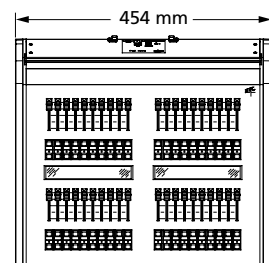

AVAILABLE FROM

PHYSICAL

Universal Fader Wing Dimensions*

MODEL	HEIGHT	WIDTH	DEPTH
	mm	mm	mm
FADW 2 x 10	133	240	405
FADW 2 x 20	133	454	405
FADM 1 x 20	80	448	186

Universal Fader Wing Weights*

MODEL	WEIGHT	SHIPPING WEIGHT
	kgs	kgs
FADW 2 x 10	2.95	3.65
FADW 2 x 20	5.5	7
FADM 1 x 20	2.57	3.26

*Weights and dimensions typical

2 x 10 Fader Wing

2 x 20 Fader Wing

Corporate Headquarters • 3031 Pleasant View Rd, PO Box 620979, Middleton WI 53562 0979 USA • +1 608 831 4116

London, UK • Unit 26-28, Victoria Industrial Estate, Victoria Road, London W3 6UU, UK • +44 (0) 20 8896 1000