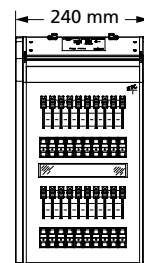

AVAILABLE FROM

PHYSICAL

Universal Fader Wing Dimensions*

MODEL	HEIGHT	WIDTH	DEPTH
	mm	mm	mm
FADW 2 x 10	133	240	405
FADW 2 x 20	133	454	405
FADM 1 x 20	80	448	186

Universal Fader Wing Weights*

MODEL	WEIGHT	SHIPPING WEIGHT
	kgs	kgs
FADW 2 x 10	2.95	3.65
FADW 2 x 20	5.5	7
FADM 1 x 20	2.57	3.26

*Weights and dimensions typical

2 x 10 Fader Wing

2 x 20 Fader Wing

Corporate Headquarters • 3031 Pleasant View Rd, PO Box 620979, Middleton WI 53562 0979 USA • +1 608 831 4116

London, UK • Unit 26-28, Victoria Industrial Estate, Victoria Road, London W3 6UU, UK • +44 (0) 20 8896 1000