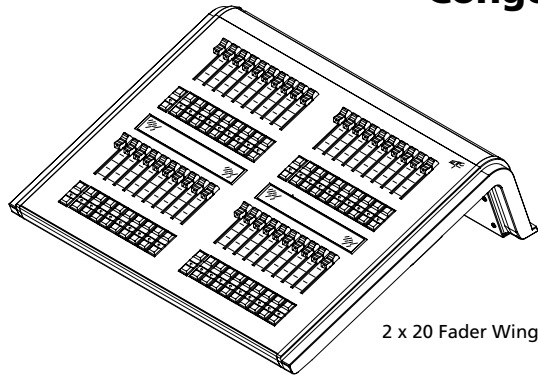

2 x 10 Fader Wing

2 x 20 Fader Wing

1 x 20 Fader Module

GENERAL INFORMATION

The compact Universal Fader Wings can be used with most ETC control desks to provide more physical playbacks. Connection to Eos Titanium, Eos, Ion, Cobalt or Congo jr desks may be made via USB cable, or the wing(s) may be physically connected to either side of an Ion or Congo jr console.

The 1x20 Fader Module can be used with an Ion or Congo jr console directly, or with the Eos RPU and RPU3, Ion RPU, Cobalt Light server, Congo Light Server, Nomad for PC or Net3 RVI and RVI3 in a rack-mounted installation.

FEATURES

- Two rows of 10 faders, two rows of 20 faders or one row of 20 faders
- Integral LCD display(s), on the Wings only, for identification and labeling functions
- USB connectivity to console, RPU/Light Server, RVI or PC