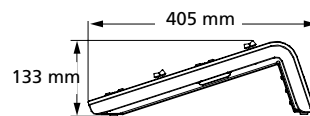

AVAILABLE FROM

PHYSICAL

Universal Fader Wing Dimensions*

MODEL	HEIGHT	WIDTH	DEPTH
	mm	mm	mm
FADW 2 x 10	133	240	405
FADW 2 x 20	133	454	405
FADM 1 x 20	80	448	186

Universal Fader Wing Weights*

MODEL	WEIGHT	SHIPPING WEIGHT
	kgs	kgs
FADW 2 x 10	2.95	3.65
FADW 2 x 20	5.5	7
FADM 1 x 20	2.57	3.26

*Weights and dimensions typical

2 x 10 Fader Wing

2 x 20 Fader Wing

Corporate Headquarters • 3031 Pleasant View Rd, PO Box 620979, Middleton WI 53562 0979 USA • +1 608 831 4116

London, UK • Unit 26-28, Victoria Industrial Estate, Victoria Road, London W3 6UU, UK • +44 (0) 20 8896 1000