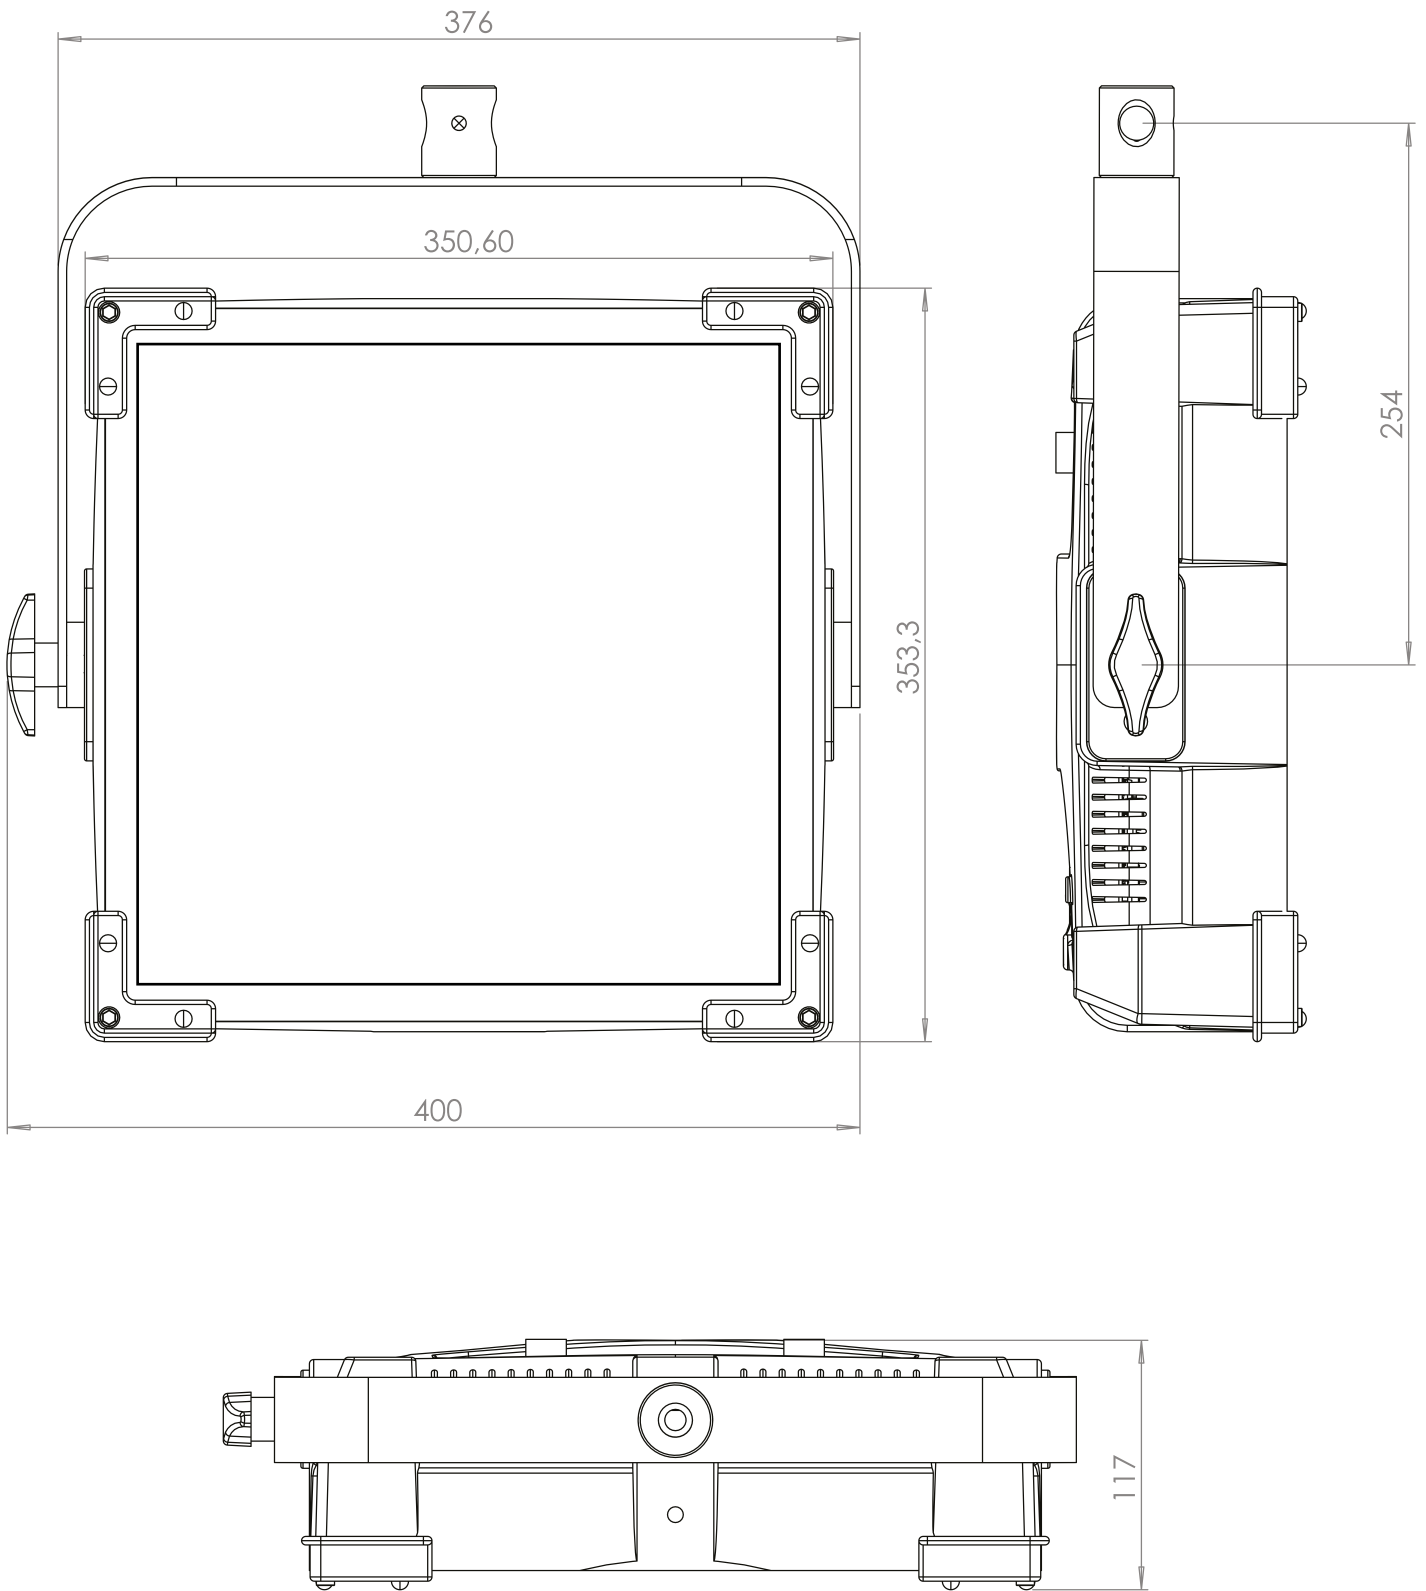

Lupo
Made in Italy

Cod 815PRO

UltrapanelPRO

Full Color 30 Soft

Technical Data

Dimensions (cm)	350 x 353 x 117 mm
Dimensions (in)	13.7 x 13.8 x 4.6 in
Weight (kg)	4,9 Kg
Weight (lb)	10.8 lb
CRI (Colour Rendering Index)	95
TLCI (Television Lighting Consistency Index)	96
Estimated LED lifetime (L80)	50,000 hours
Dimmer 0 - 100	included
Dimming curves mode	Linear, Exponential, Logarithmic
DMX module	included
DMX (bit)	8 bit / 16 bit
Connection for 14.8 V battery with standard XLR 4 pin connector (pin 1: negative / pin 4: positive)	included
Standard XLR 5 pin connectors to DMX console	included
Watt consumption	220 W
Watt output (equivalent to tungsten)	2000 W
Firmware upgrades	through USB port
Colour temperature	2800 K - 10000 K
Voltage AC	90 V - 240 V
Voltage DC	14.8 V
Light beam	120°
Frequency (input)	50 / 60 Hz
Compliance	CE
Remote control	Bluetooth Long Range / DMX / RDM
Ambient temperature	Max: + 45°C / Min: - 10°C
Power factor	0.96

Mode for full color control.

RGBW

Mode for control of Red, Green, Blue and White independently.

Preset

Mode for a selected variety of gels.

Technical Drawing

Pole Operated Yoke