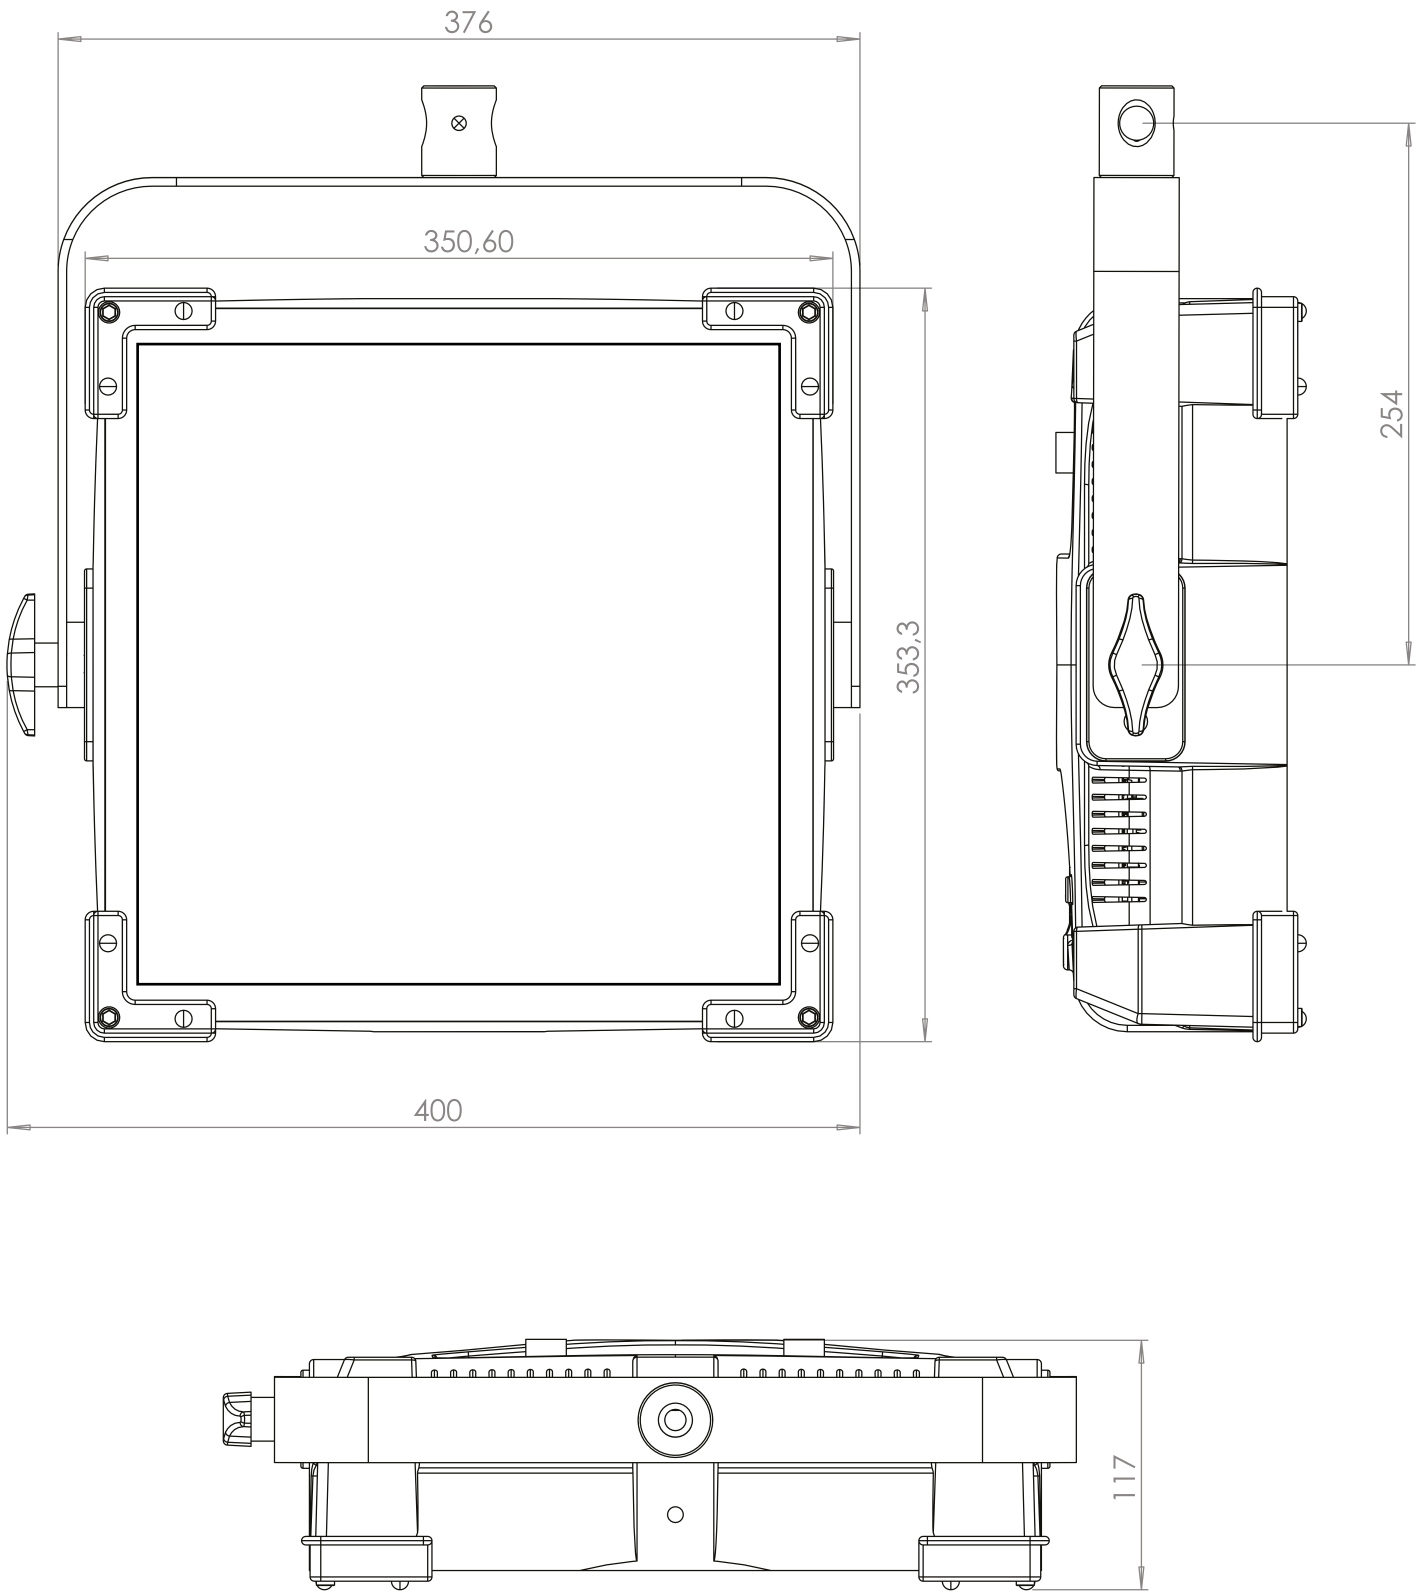

Lupo
Made in Italy

Cod 810PRO

UltrapanelPRO Dual Color 30 Soft

Technical Data

Dimensions (cm)	350 x 353 x 117 mm
Dimensions (in)	13.7 x 13.8 x 4.6 in
Weight (kg)	4,9 Kg
Weight (lb)	10.8 lb
CRI (Colour Rendering Index)	95
TLCI (Television Lighting Consistency Index)	96
Estimated LED lifetime (L80)	50,000 hours
Dimmer 0 - 100	included
Dimming curves mode	Linear, Exponential, Logarithmic
DMX module	included
DMX (bit)	8 bit / 16 bit
Connection for 14.8 V battery with standard XLR 4 pin connector (pin 1: negative / pin 4: positive)	included
Standard XLR 5 pin connectors to DMX console	included
Watt consumption	220 W
Watt output (equivalent to tungsten)	2000 W
Firmware upgrades	through USB port
Colour temperature	2800 K - 6500 K
Voltage AC	90 V - 240 V
Voltage DC	14.8 V
Light beam	120°
Frequency (input)	50 / 60 Hz
Compliance	CE
Remote control	Bluetooth Long Range / DMX / RDM
Ambient temperature	Max: + 45°C / Min: - 10°C
Power factor	0.96

Photometric data	6500 K	5600 K	3200 K
Distance			
Lux at 1 m - 3.2 ft	8600	8350	7800
Lux at 2 m - 6.5 ft	2100	2050	2000
Lux at 3 m - 9.8 ft	1100	1000	940
Lux at 4 m - 13.1 ft	630	620	590
Lux at 5 m - 16.4 ft	410	400	380

Technical Drawing

Pole Operated Yoke