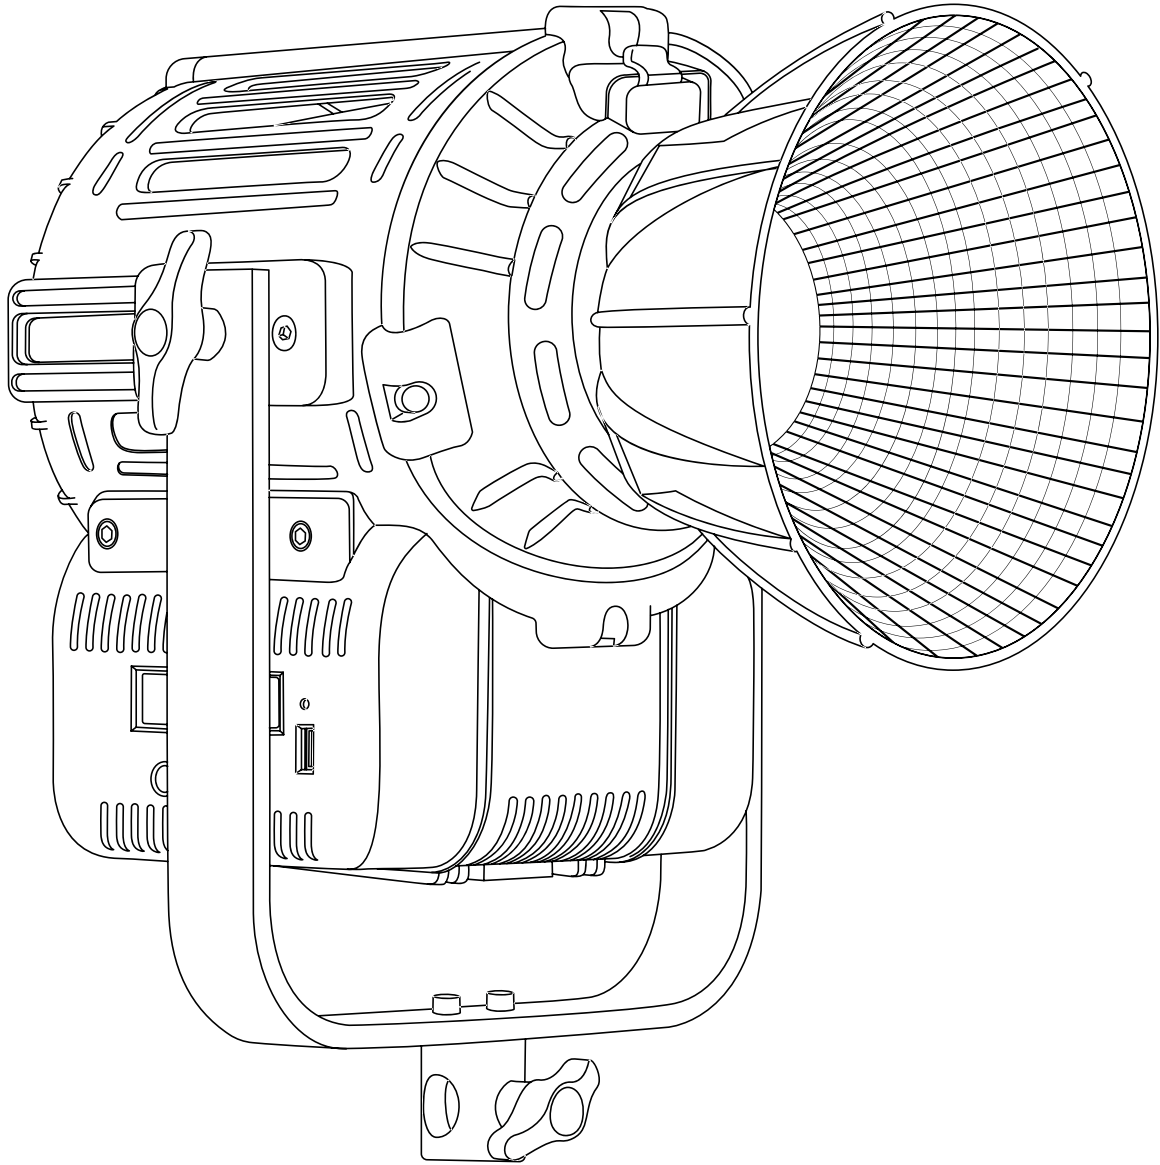

Lupo
Made in Italy

Cod 900

MovielightPRO 300

Technical Data

Dimensions (cm)	212 x 274 x 352 mm
Dimensions (in)	8.3 x 10.7 x 13.8 in
Weight (kg)	5 kg
Weight (lb)	11 lb
CRI (Colour Rendering Index)	96
TLCI (Television Lighting Consistency Index)	98
Estimated LED lifetime (L80)	50,000 hours
LED COB	200 W
Dimmer 0 - 100	included
Dimming curves mode	Linear, Exponential, Logarithmic
Connection for 14.8 V battery with standard XLR 4 pin connector (pin 1: negative / pin 4: positive)	included
Standard XLR 5 pin connectors to DMX console	included
Bluetooth Long Range	included
Accessory type	Bowens Mount
Parabolic Hyper Reflector	included
Watt consumption	220 W
Firmware upgrades	through USB port
Colour temperature	5600 K
Voltage AC	90 V - 240 V
Voltage DC	14.8 V
Light beam	85° (bare bulb) - 55° (with hyper reflector)
Frequency (input)	50 / 60 Hz
Compliance	CE
Remote control	Bluetooth Long Range / DMX / RDM
Ambient temperature	Max: + 45°C / Min: - 10°C
Power factor	0.96

Photometric data

Distance	5600 K	
	bare bulb	hyper reflector
Lux at 1 m - 3.2 ft	13900	39000
Lux at 2 m - 6.5 ft	3450	7800
Lux at 3 m - 9.8 ft	1580	3250
Lux at 4 m - 13.1 ft	870	1700
Lux at 5 m - 16.4 ft	550	1080

Technical Drawing

Pole Operated Yoke