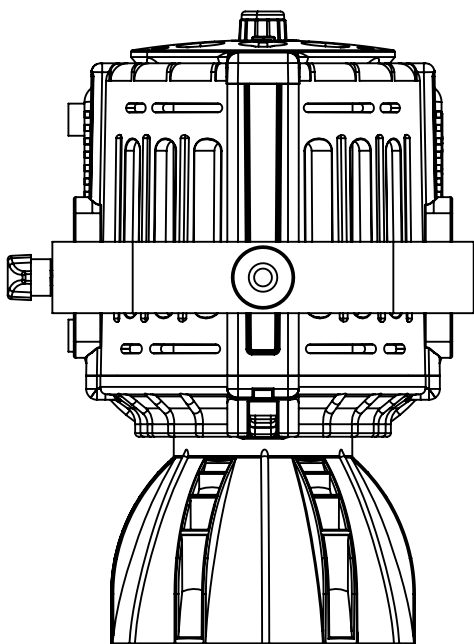

Lupo
Made in Italy

Cod 900

MovielightPRO 300

Technical Data

Dimensions (cm)	212 x 274 x 352 mm
Dimensions (in)	8.3 x 10.7 x 13.8 in
Weight (kg)	5 kg
Weight (lb)	11 lb
CRI (Colour Rendering Index)	96
TLCI (Television Lighting Consistency Index)	98
Estimated LED lifetime (L80)	50,000 hours
LED COB	200 W
Dimmer 0 - 100	included
Dimming curves mode	Linear, Exponential, Logarithmic
Connection for 14.8 V battery with standard XLR 4 pin connector (pin 1: negative / pin 4: positive)	included
Standard XLR 5 pin connectors to DMX console	included
Bluetooth Long Range	included
Accessory type	Bowens Mount
Parabolic Hyper Reflector	included
Watt consumption	220 W
Firmware upgrades	through USB port
Colour temperature	5600 K
Voltage AC	90 V - 240 V
Voltage DC	14.8 V
Light beam	85° (bare bulb) - 55° (with hyper reflector)
Frequency (input)	50 / 60 Hz
Compliance	CE
Remote control	Bluetooth Long Range / DMX / RDM
Ambient temperature	Max: + 45°C / Min: - 10°C
Power factor	0.96

Photometric data

Distance	5600 K	
	bare bulb	hyper reflector
Lux at 1 m - 3.2 ft	13900	39000
Lux at 2 m - 6.5 ft	3450	7800
Lux at 3 m - 9.8 ft	1580	3250
Lux at 4 m - 13.1 ft	870	1700
Lux at 5 m - 16.4 ft	550	1080

Technical Drawing

Pole Operated Yoke