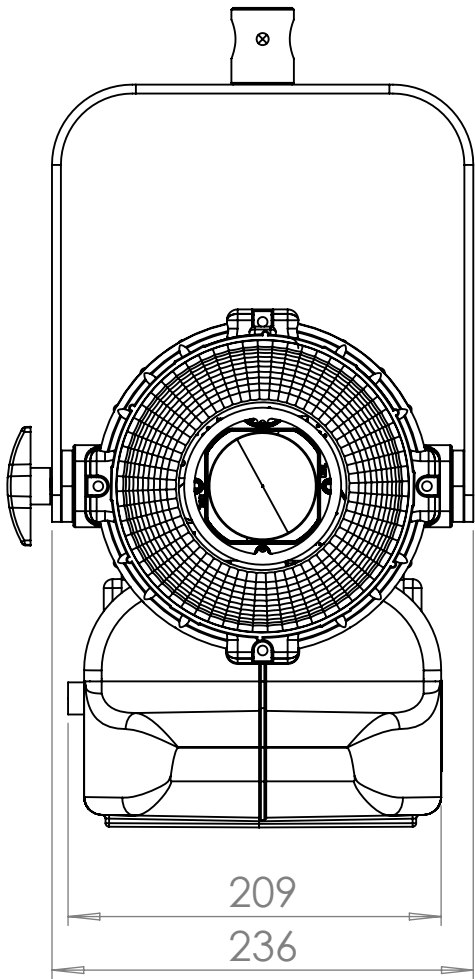

Lupo
Made in Italy

Cod 900

MovielightPRO 300

Technical Data

Dimensions (cm)	212 x 274 x 352 mm
Dimensions (in)	8.3 x 10.7 x 13.8 in
Weight (kg)	5 kg
Weight (lb)	11 lb
CRI (Colour Rendering Index)	96
TLCI (Television Lighting Consistency Index)	98
Estimated LED lifetime (L80)	50,000 hours
LED COB	200 W
Dimmer 0 - 100	included
Dimming curves mode	Linear, Exponential, Logarithmic
Connection for 14.8 V battery with standard XLR 4 pin connector (pin 1: negative / pin 4: positive)	included
Standard XLR 5 pin connectors to DMX console	included
Bluetooth Long Range	included
Accessory type	Bowens Mount
Parabolic Hyper Reflector	included
Watt consumption	220 W
Firmware upgrades	through USB port
Colour temperature	5600 K
Voltage AC	90 V - 240 V
Voltage DC	14.8 V
Light beam	85° (bare bulb) - 55° (with hyper reflector)
Frequency (input)	50 / 60 Hz
Compliance	CE
Remote control	Bluetooth Long Range / DMX / RDM
Ambient temperature	Max: + 45°C / Min: - 10°C
Power factor	0.96

Photometric data

Distance	5600 K	
	bare bulb	hyper reflector
Lux at 1 m - 3.2 ft	13900	39000
Lux at 2 m - 6.5 ft	3450	7800
Lux at 3 m - 9.8 ft	1580	3250
Lux at 4 m - 13.1 ft	870	1700
Lux at 5 m - 16.4 ft	550	1080

Technical Drawing

Pole Operated Yoke