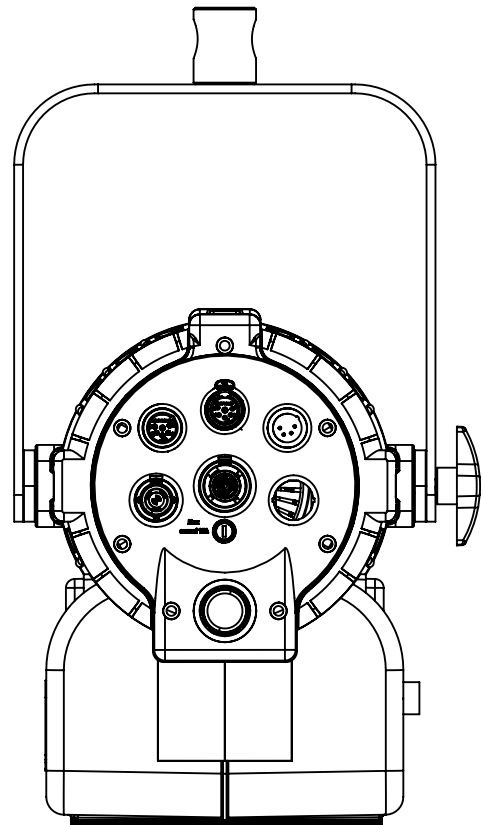

Lupo
Made in Italy

Cod 900

MovielightPRO 300

Technical Data

Dimensions (cm)	212 x 274 x 352 mm
Dimensions (in)	8.3 x 10.7 x 13.8 in
Weight (kg)	5 kg
Weight (lb)	11 lb
CRI (Colour Rendering Index)	96
TLCI (Television Lighting Consistency Index)	98
Estimated LED lifetime (L80)	50,000 hours
LED COB	200 W
Dimmer 0 - 100	included
Dimming curves mode	Linear, Exponential, Logarithmic
Connection for 14.8 V battery with standard XLR 4 pin connector (pin 1: negative / pin 4: positive)	included
Standard XLR 5 pin connectors to DMX console	included
Bluetooth Long Range	included
Accessory type	Bowens Mount
Parabolic Hyper Reflector	included
Watt consumption	220 W
Firmware upgrades	through USB port
Colour temperature	5600 K
Voltage AC	90 V - 240 V
Voltage DC	14.8 V
Light beam	85° (bare bulb) - 55° (with hyper reflector)
Frequency (input)	50 / 60 Hz
Compliance	CE
Remote control	Bluetooth Long Range / DMX / RDM
Ambient temperature	Max: + 45°C / Min: - 10°C
Power factor	0.96

Photometric data

Distance	5600 K	
	bare bulb	hyper reflector
Lux at 1 m - 3.2 ft	13900	39000
Lux at 2 m - 6.5 ft	3450	7800
Lux at 3 m - 9.8 ft	1580	3250
Lux at 4 m - 13.1 ft	870	1700
Lux at 5 m - 16.4 ft	550	1080

Technical Drawing

Pole Operated Yoke