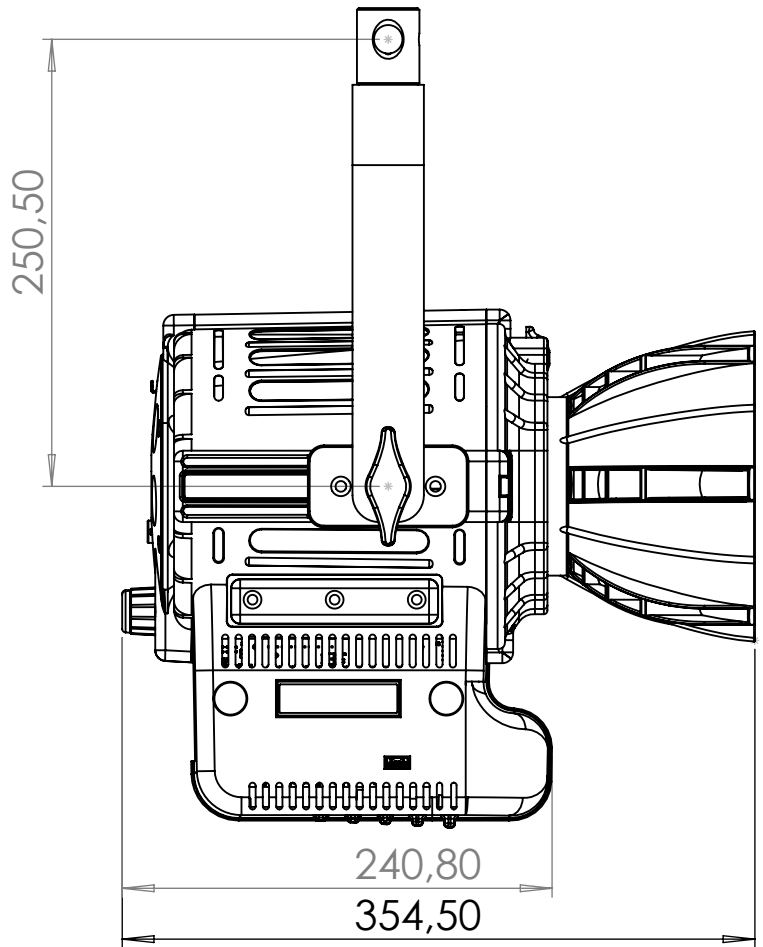

Lupo
Made in Italy

Cod 900

MovielightPRO 300

Technical Data

Dimensions (cm)	212 x 274 x 352 mm
Dimensions (in)	8.3 x 10.7 x 13.8 in
Weight (kg)	5 kg
Weight (lb)	11 lb
CRI (Colour Rendering Index)	96
TLCI (Television Lighting Consistency Index)	98
Estimated LED lifetime (L80)	50,000 hours
LED COB	200 W
Dimmer 0 - 100	included
Dimming curves mode	Linear, Exponential, Logarithmic
Connection for 14.8 V battery with standard XLR 4 pin connector (pin 1: negative / pin 4: positive)	included
Standard XLR 5 pin connectors to DMX console	included
Bluetooth Long Range	included
Accessory type	Bowens Mount
Parabolic Hyper Reflector	included
Watt consumption	220 W
Firmware upgrades	through USB port
Colour temperature	5600 K
Voltage AC	90 V - 240 V
Voltage DC	14.8 V
Light beam	85° (bare bulb) - 55° (with hyper reflector)
Frequency (input)	50 / 60 Hz
Compliance	CE
Remote control	Bluetooth Long Range / DMX / RDM
Ambient temperature	Max: + 45°C / Min: - 10°C
Power factor	0.96

Photometric data

Distance	5600 K	
	bare bulb	hyper reflector
Lux at 1 m - 3.2 ft	13900	39000
Lux at 2 m - 6.5 ft	3450	7800
Lux at 3 m - 9.8 ft	1580	3250
Lux at 4 m - 13.1 ft	870	1700
Lux at 5 m - 16.4 ft	550	1080

Technical Drawing

Pole Operated Yoke