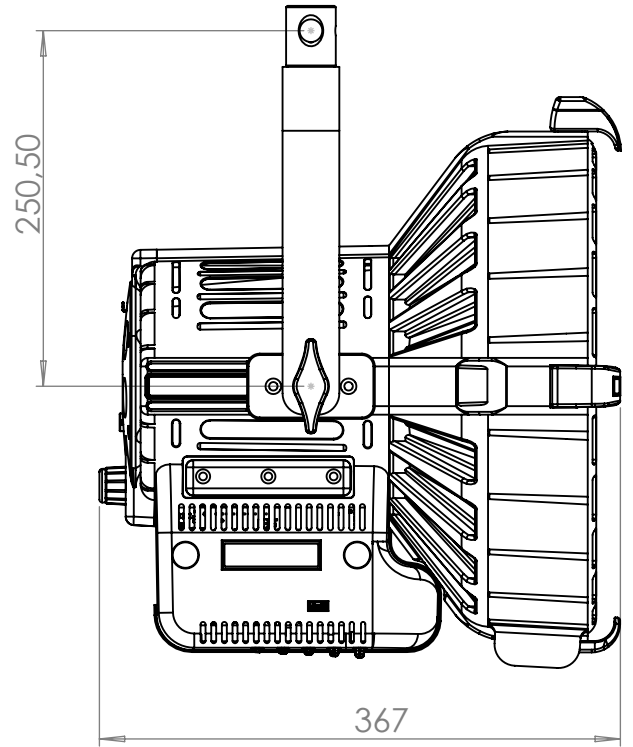

Technical Drawing