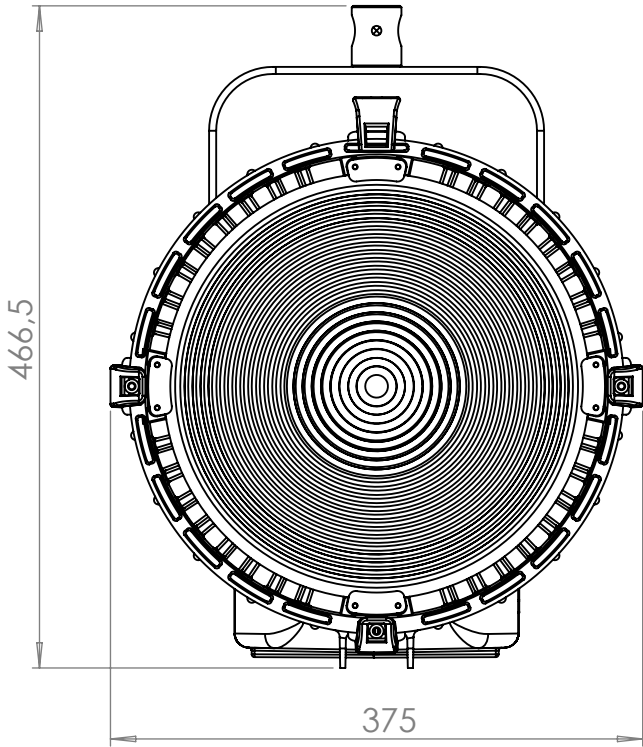

Technical Drawing