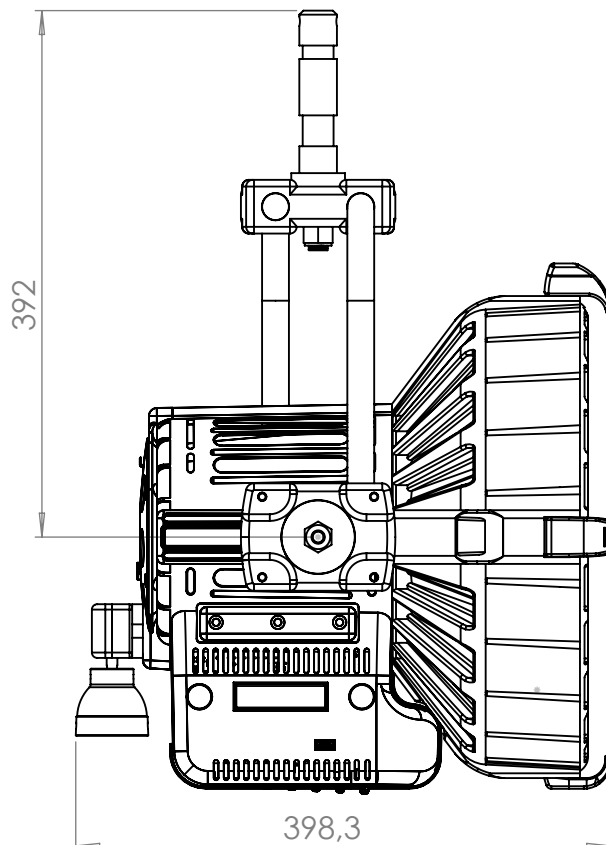

Pole operated yoke