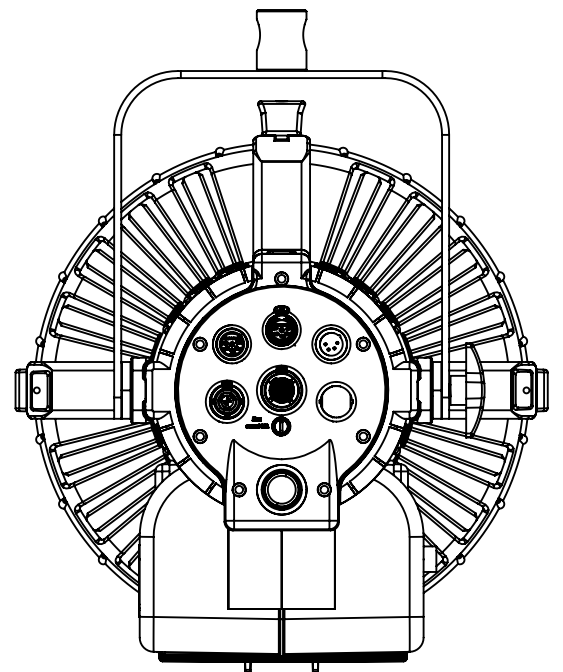

Technical Drawing