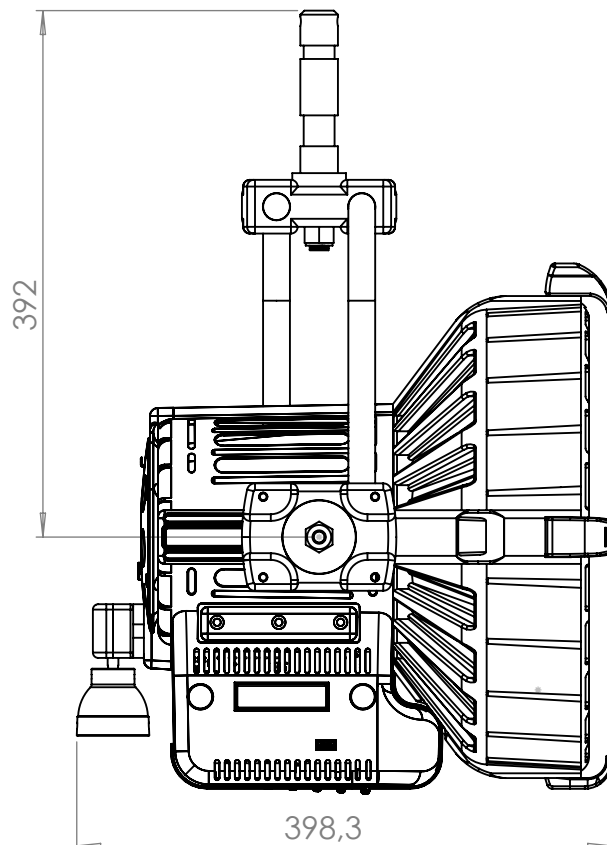

Pole operated yoke