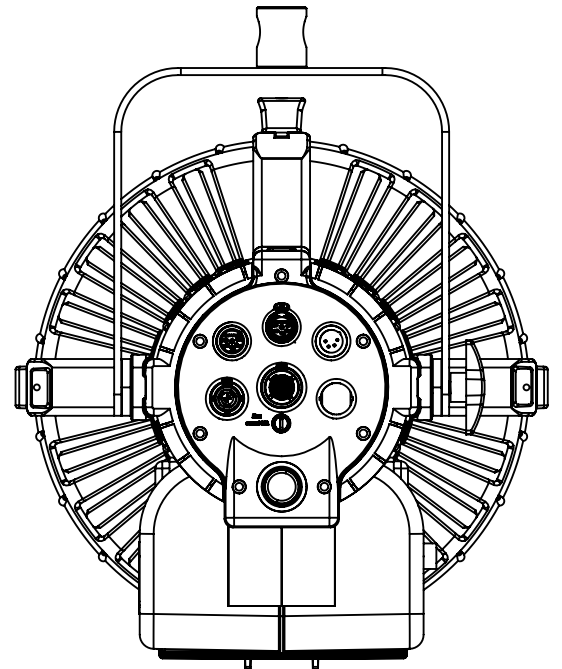

Technical Drawing