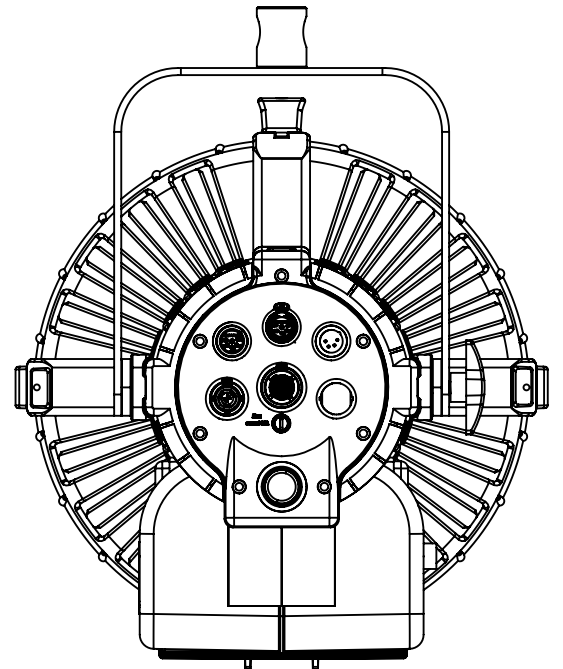

Technical Drawing