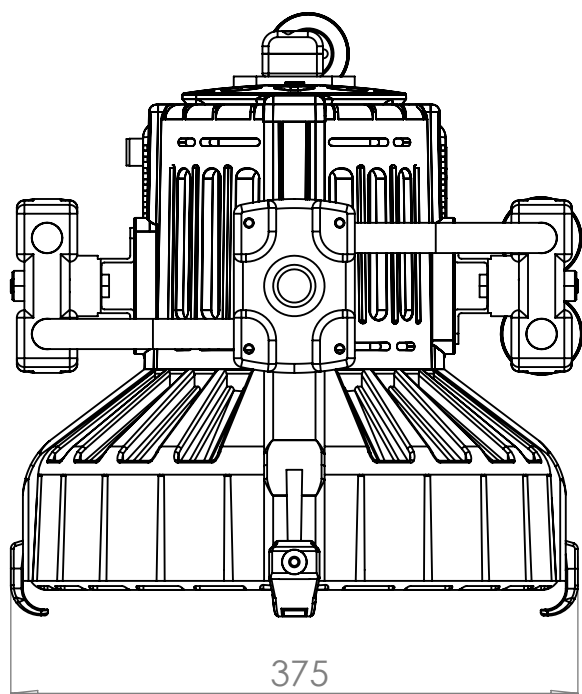

Pole operated yoke