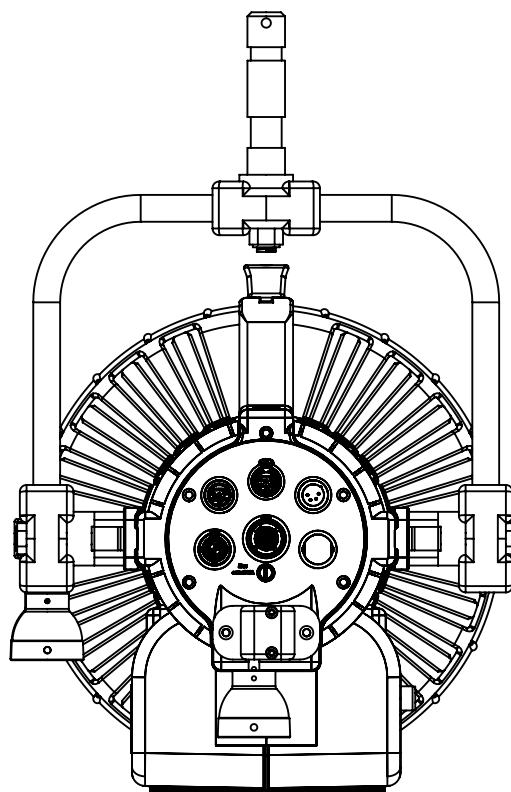

Pole operated yoke