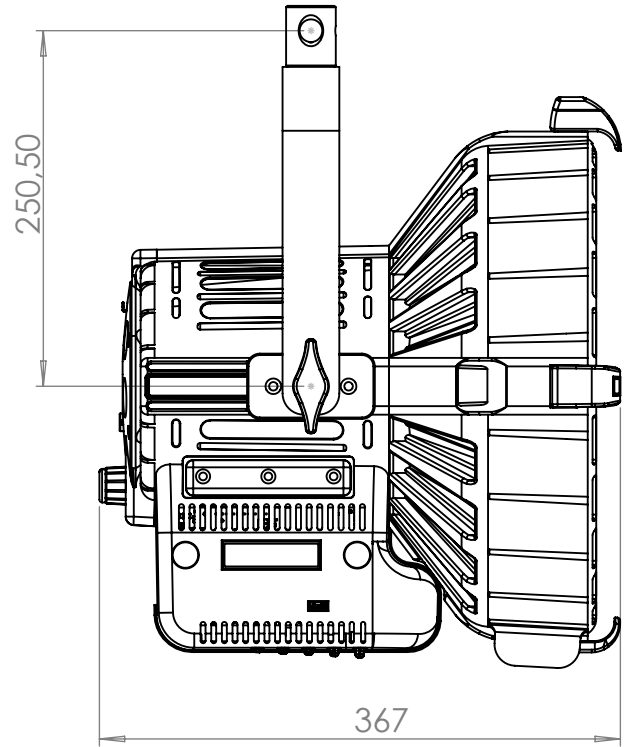

Technical Drawing