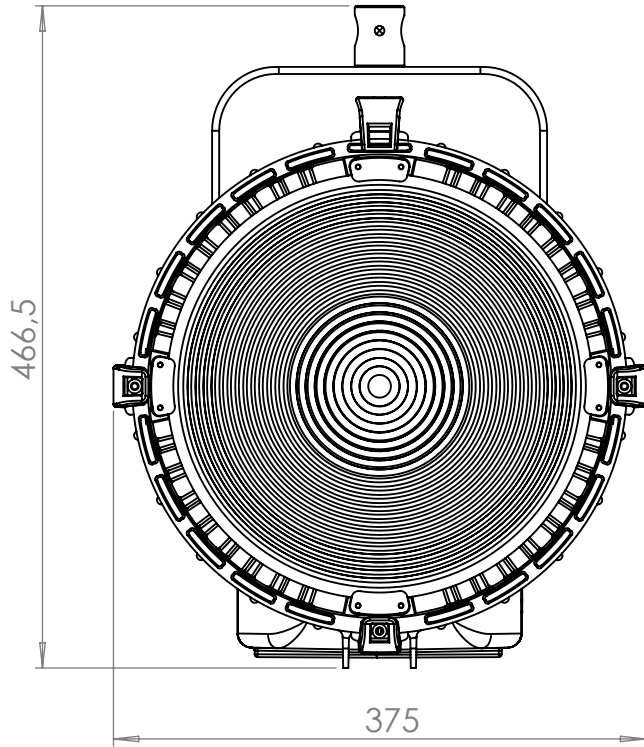

Technical Drawing