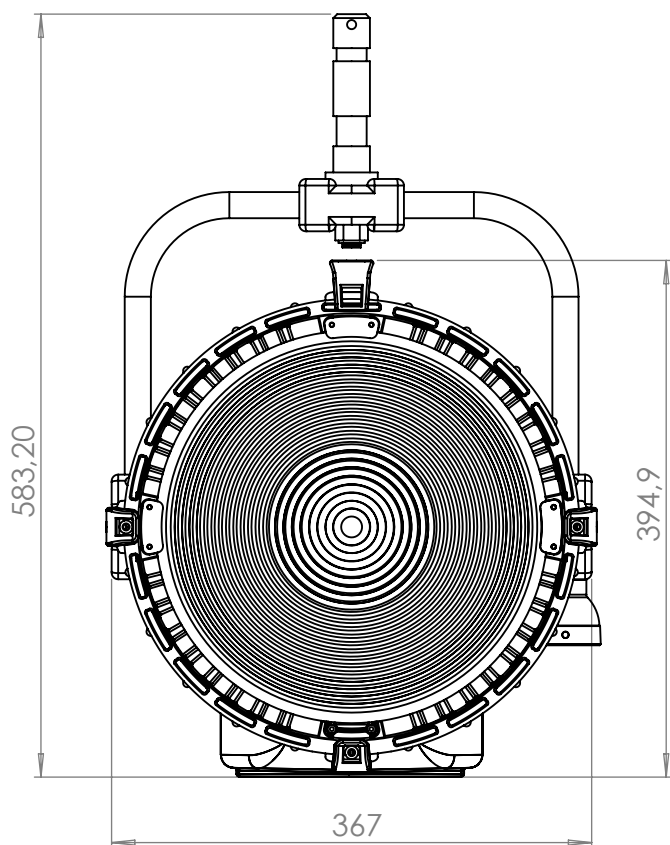

Pole operated yoke