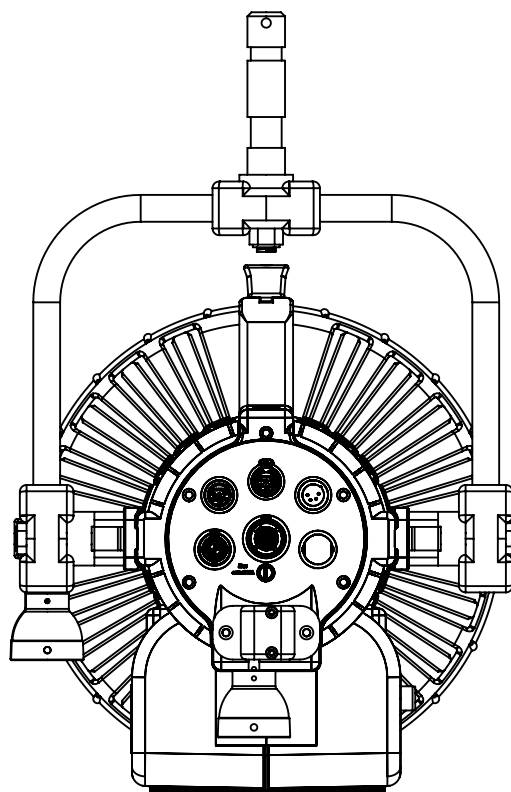

Lupo
Made in Italy

Cod 306 T PRO

**DayledPRO 3000
3200 K**

Technical Data

Dimensions (mm)	466,5 x 375 x 367 mm
Dimensions (in)	18.3 x 14.7 x 14.4 in
Weight (kg)	7,8 kg
Weight (lb)	17.1 lb
CRI (Colour Rendering Index)	96
TLCI (Television Lighting Consistency Index)	99
Estimated LED lifetime (L80)	50,000 hours
LED COB	350 W
Dimmer 0 - 100	included
Dimming curves mode	Linear, Exponential, Logarithmic
Connection for 14.8 V battery with standard XLR 4 pin connector (pin 1: negative / pin 4: positive)	included
Standard XLR 5 pin connectors to DMX console	included
Watt consumption	330 W
Watt output (equivalent to tungsten)	3000 W
Fresnel lens	300 mm
Firmware upgrades	through USB port
Colour temperature	5600 K - daylight balanced
Voltage AC	90 V - 240 V
Light beam	10° - 55°
Frequency (input)	50 / 60 Hz
Compliance	CE
Remote control	Bluetooth Long Range / DMX / RDM
Ambient temperature	Max: + 45°C / Min: - 10°C
Power Factor	0.96

Pole operated yoke

Lupo
Made in Italy

Cod 304 D PRO

DayledPRO 3000
5600 K

Technical Data

Dimensions (mm)	466,5 x 375 x 367 mm
Dimensions (in)	18.3 x 14.7 x 14.4 in
Weight (kg)	7,8 kg
Weight (lb)	17.1 lb
CRI (Colour Rendering Index)	96
TLCI (Television Lighting Consistency Index)	99
Estimated LED lifetime (L80)	50,000 hours
LED COB	350 W
Dimmer 0 - 100	included
Dimming curves mode	Linear, Exponential, Logarithmic
Connection for 14.8 V battery with standard XLR 4 pin connector (pin 1: negative / pin 4: positive)	included
Standard XLR 5 pin connectors to DMX console	included
Watt consumption	330 W
Watt output (equivalent to tungsten)	3000 W
Fresnel lens	300 mm
Firmware upgrades	through USB port
Colour temperature	5600 K - daylight balanced
Voltage AC	90 V - 240 V
Light beam	10° - 55°
Frequency (input)	50 / 60 Hz
Compliance	CE
Remote control	Bluetooth Long Range / DMX / RDM
Ambient temperature	Max: + 45°C / Min: - 10°C
Power Factor	0.96