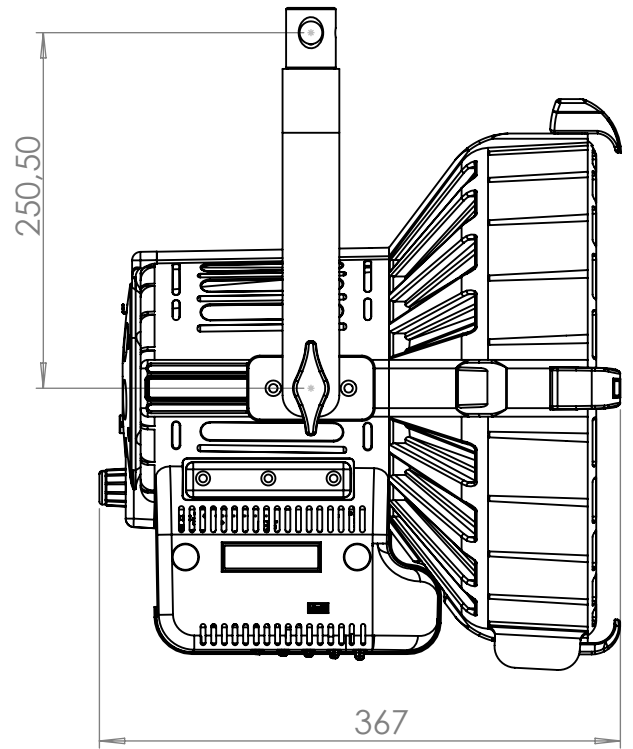

Lupo
Made in Italy

Cod 306 T PRO

**DayledPRO 3000
3200 K**

Technical Data

Dimensions (mm)	466,5 x 375 x 367 mm
Dimensions (in)	18.3 x 14.7 x 14.4 in
Weight (kg)	7,8 kg
Weight (lb)	17.1 lb
CRI (Colour Rendering Index)	96
TLCI (Television Lighting Consistency Index)	99
Estimated LED lifetime (L80)	50,000 hours
LED COB	350 W
Dimmer 0 - 100	included
Dimming curves mode	Linear, Exponential, Logarithmic
Connection for 14.8 V battery with standard XLR 4 pin connector (pin 1: negative / pin 4: positive)	included
Standard XLR 5 pin connectors to DMX console	included
Watt consumption	330 W
Watt output (equivalent to tungsten)	3000 W
Fresnel lens	300 mm
Firmware upgrades	through USB port
Colour temperature	5600 K - daylight balanced
Voltage AC	90 V - 240 V
Light beam	10° - 55°
Frequency (input)	50 / 60 Hz
Compliance	CE
Remote control	Bluetooth Long Range / DMX / RDM
Ambient temperature	Max: + 45°C / Min: - 10°C
Power Factor	0.96

Pole operated yoke

Lupo
Made in Italy

Cod 304 D PRO

DayledPRO 3000
5600 K

Technical Data

Dimensions (mm)	466,5 x 375 x 367 mm
Dimensions (in)	18.3 x 14.7 x 14.4 in
Weight (kg)	7,8 kg
Weight (lb)	17.1 lb
CRI (Colour Rendering Index)	96
TLCI (Television Lighting Consistency Index)	99
Estimated LED lifetime (L80)	50,000 hours
LED COB	350 W
Dimmer 0 - 100	included
Dimming curves mode	Linear, Exponential, Logarithmic
Connection for 14.8 V battery with standard XLR 4 pin connector (pin 1: negative / pin 4: positive)	included
Standard XLR 5 pin connectors to DMX console	included
Watt consumption	330 W
Watt output (equivalent to tungsten)	3000 W
Fresnel lens	300 mm
Firmware upgrades	through USB port
Colour temperature	5600 K - daylight balanced
Voltage AC	90 V - 240 V
Light beam	10° - 55°
Frequency (input)	50 / 60 Hz
Compliance	CE
Remote control	Bluetooth Long Range / DMX / RDM
Ambient temperature	Max: + 45°C / Min: - 10°C
Power Factor	0.96