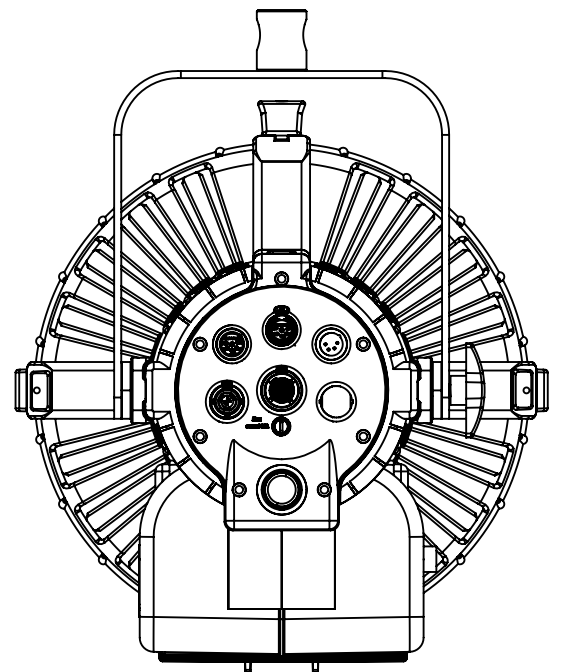

Lupo
Made in Italy

Cod 306 T PRO

**DayledPRO 3000
3200 K**

Technical Data

Dimensions (mm)	466,5 x 375 x 367 mm
Dimensions (in)	18.3 x 14.7 x 14.4 in
Weight (kg)	7,8 kg
Weight (lb)	17.1 lb
CRI (Colour Rendering Index)	96
TLCI (Television Lighting Consistency Index)	99
Estimated LED lifetime (L80)	50,000 hours
LED COB	350 W
Dimmer 0 - 100	included
Dimming curves mode	Linear, Exponential, Logarithmic
Connection for 14.8 V battery with standard XLR 4 pin connector (pin 1: negative / pin 4: positive)	included
Standard XLR 5 pin connectors to DMX console	included
Watt consumption	330 W
Watt output (equivalent to tungsten)	3000 W
Fresnel lens	300 mm
Firmware upgrades	through USB port
Colour temperature	5600 K - daylight balanced
Voltage AC	90 V - 240 V
Light beam	10° - 55°
Frequency (input)	50 / 60 Hz
Compliance	CE
Remote control	Bluetooth Long Range / DMX / RDM
Ambient temperature	Max: + 45°C / Min: - 10°C
Power Factor	0.96

Pole operated yoke

Lupo
Made in Italy

Cod 304 D PRO

DayledPRO 3000
5600 K

Technical Data

Dimensions (mm)	466,5 x 375 x 367 mm
Dimensions (in)	18.3 x 14.7 x 14.4 in
Weight (kg)	7,8 kg
Weight (lb)	17.1 lb
CRI (Colour Rendering Index)	96
TLCI (Television Lighting Consistency Index)	99
Estimated LED lifetime (L80)	50,000 hours
LED COB	350 W
Dimmer 0 - 100	included
Dimming curves mode	Linear, Exponential, Logarithmic
Connection for 14.8 V battery with standard XLR 4 pin connector (pin 1: negative / pin 4: positive)	included
Standard XLR 5 pin connectors to DMX console	included
Watt consumption	330 W
Watt output (equivalent to tungsten)	3000 W
Fresnel lens	300 mm
Firmware upgrades	through USB port
Colour temperature	5600 K - daylight balanced
Voltage AC	90 V - 240 V
Light beam	10° - 55°
Frequency (input)	50 / 60 Hz
Compliance	CE
Remote control	Bluetooth Long Range / DMX / RDM
Ambient temperature	Max: + 45°C / Min: - 10°C
Power Factor	0.96