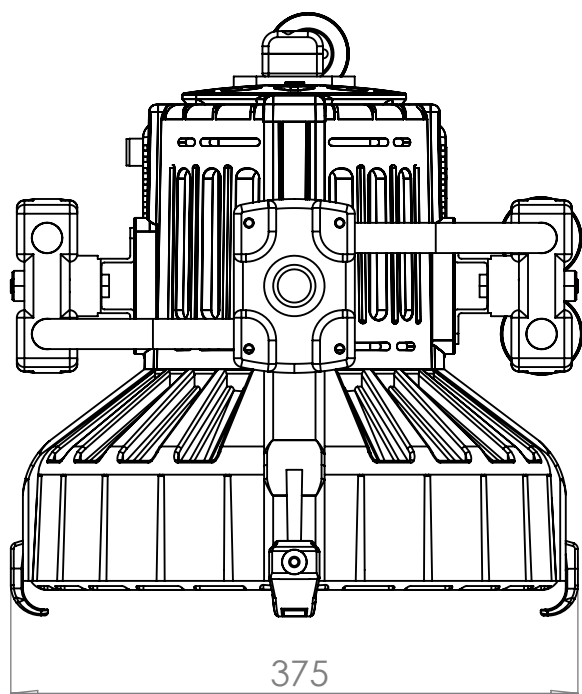

Lupo
Made in Italy

Cod 306 T PRO

**DayledPRO 3000
3200 K**

Technical Data

Dimensions (mm)	466,5 x 375 x 367 mm
Dimensions (in)	18.3 x 14.7 x 14.4 in
Weight (kg)	7,8 kg
Weight (lb)	17.1 lb
CRI (Colour Rendering Index)	96
TLCI (Television Lighting Consistency Index)	99
Estimated LED lifetime (L80)	50,000 hours
LED COB	350 W
Dimmer 0 - 100	included
Dimming curves mode	Linear, Exponential, Logarithmic
Connection for 14.8 V battery with standard XLR 4 pin connector (pin 1: negative / pin 4: positive)	included
Standard XLR 5 pin connectors to DMX console	included
Watt consumption	330 W
Watt output (equivalent to tungsten)	3000 W
Fresnel lens	300 mm
Firmware upgrades	through USB port
Colour temperature	5600 K - daylight balanced
Voltage AC	90 V - 240 V
Light beam	10° - 55°
Frequency (input)	50 / 60 Hz
Compliance	CE
Remote control	Bluetooth Long Range / DMX / RDM
Ambient temperature	Max: + 45°C / Min: - 10°C
Power Factor	0.96

Pole operated yoke

Lupo
Made in Italy

Cod 304 D PRO

DayledPRO 3000
5600 K

Technical Data

Dimensions (mm)	466,5 x 375 x 367 mm
Dimensions (in)	18.3 x 14.7 x 14.4 in
Weight (kg)	7,8 kg
Weight (lb)	17.1 lb
CRI (Colour Rendering Index)	96
TLCI (Television Lighting Consistency Index)	99
Estimated LED lifetime (L80)	50,000 hours
LED COB	350 W
Dimmer 0 - 100	included
Dimming curves mode	Linear, Exponential, Logarithmic
Connection for 14.8 V battery with standard XLR 4 pin connector (pin 1: negative / pin 4: positive)	included
Standard XLR 5 pin connectors to DMX console	included
Watt consumption	330 W
Watt output (equivalent to tungsten)	3000 W
Fresnel lens	300 mm
Firmware upgrades	through USB port
Colour temperature	5600 K - daylight balanced
Voltage AC	90 V - 240 V
Light beam	10° - 55°
Frequency (input)	50 / 60 Hz
Compliance	CE
Remote control	Bluetooth Long Range / DMX / RDM
Ambient temperature	Max: + 45°C / Min: - 10°C
Power Factor	0.96