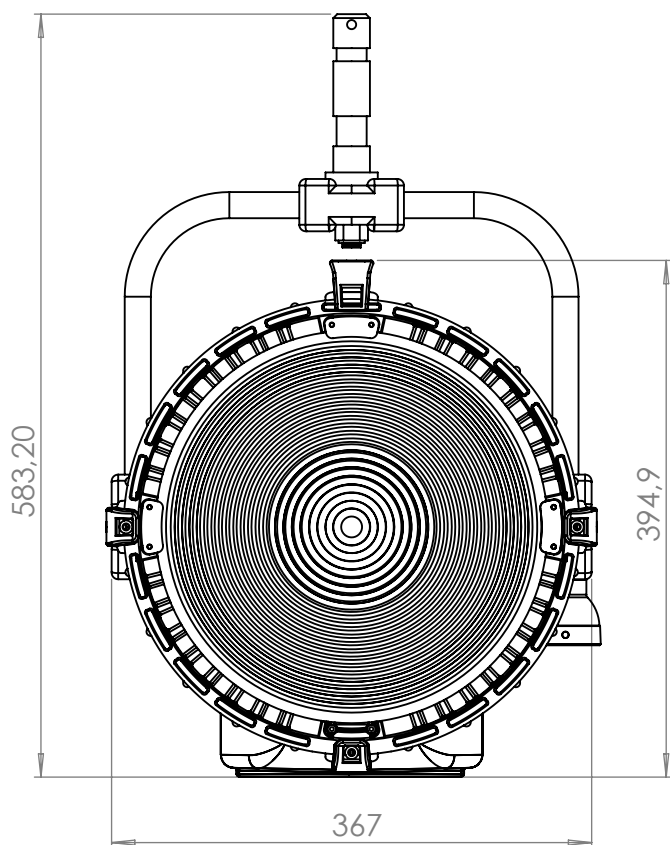

Lupo
Made in Italy

Cod 306 T PRO

**DayledPRO 3000
3200 K**

Technical Data

Dimensions (mm)	466,5 x 375 x 367 mm
Dimensions (in)	18.3 x 14.7 x 14.4 in
Weight (kg)	7,8 kg
Weight (lb)	17.1 lb
CRI (Colour Rendering Index)	96
TLCI (Television Lighting Consistency Index)	99
Estimated LED lifetime (L80)	50,000 hours
LED COB	350 W
Dimmer 0 - 100	included
Dimming curves mode	Linear, Exponential, Logarithmic
Connection for 14.8 V battery with standard XLR 4 pin connector (pin 1: negative / pin 4: positive)	included
Standard XLR 5 pin connectors to DMX console	included
Watt consumption	330 W
Watt output (equivalent to tungsten)	3000 W
Fresnel lens	300 mm
Firmware upgrades	through USB port
Colour temperature	5600 K - daylight balanced
Voltage AC	90 V - 240 V
Light beam	10° - 55°
Frequency (input)	50 / 60 Hz
Compliance	CE
Remote control	Bluetooth Long Range / DMX / RDM
Ambient temperature	Max: + 45°C / Min: - 10°C
Power Factor	0.96

Pole operated yoke

Lupo
Made in Italy

Cod 304 D PRO

DayledPRO 3000
5600 K

Technical Data

Dimensions (mm)	466,5 x 375 x 367 mm
Dimensions (in)	18.3 x 14.7 x 14.4 in
Weight (kg)	7,8 kg
Weight (lb)	17.1 lb
CRI (Colour Rendering Index)	96
TLCI (Television Lighting Consistency Index)	99
Estimated LED lifetime (L80)	50,000 hours
LED COB	350 W
Dimmer 0 - 100	included
Dimming curves mode	Linear, Exponential, Logarithmic
Connection for 14.8 V battery with standard XLR 4 pin connector (pin 1: negative / pin 4: positive)	included
Standard XLR 5 pin connectors to DMX console	included
Watt consumption	330 W
Watt output (equivalent to tungsten)	3000 W
Fresnel lens	300 mm
Firmware upgrades	through USB port
Colour temperature	5600 K - daylight balanced
Voltage AC	90 V - 240 V
Light beam	10° - 55°
Frequency (input)	50 / 60 Hz
Compliance	CE
Remote control	Bluetooth Long Range / DMX / RDM
Ambient temperature	Max: + 45°C / Min: - 10°C
Power Factor	0.96