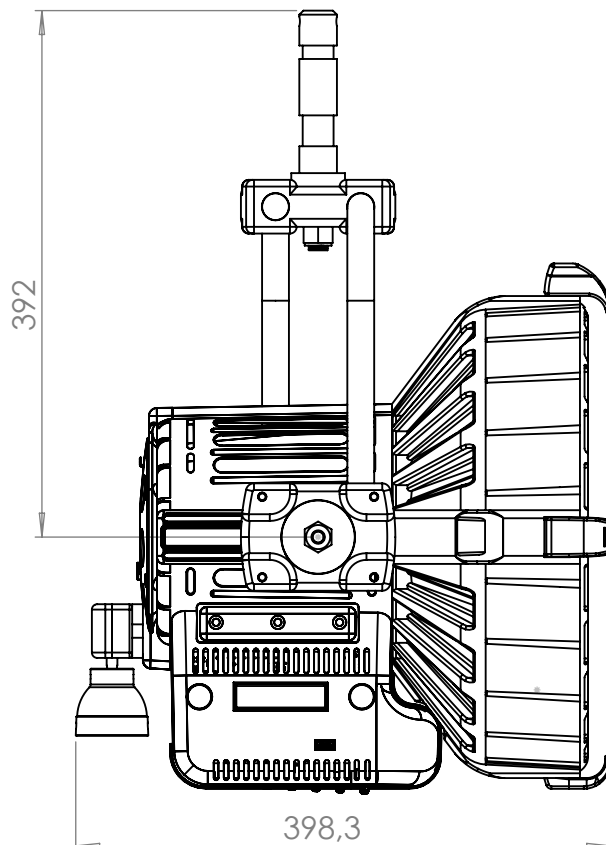

Lupo
Made in Italy

Cod 306 T PRO

**DayledPRO 3000
3200 K**

Technical Data

Dimensions (mm)	466,5 x 375 x 367 mm
Dimensions (in)	18.3 x 14.7 x 14.4 in
Weight (kg)	7,8 kg
Weight (lb)	17.1 lb
CRI (Colour Rendering Index)	96
TLCI (Television Lighting Consistency Index)	99
Estimated LED lifetime (L80)	50,000 hours
LED COB	350 W
Dimmer 0 - 100	included
Dimming curves mode	Linear, Exponential, Logarithmic
Connection for 14.8 V battery with standard XLR 4 pin connector (pin 1: negative / pin 4: positive)	included
Standard XLR 5 pin connectors to DMX console	included
Watt consumption	330 W
Watt output (equivalent to tungsten)	3000 W
Fresnel lens	300 mm
Firmware upgrades	through USB port
Colour temperature	5600 K - daylight balanced
Voltage AC	90 V - 240 V
Light beam	10° - 55°
Frequency (input)	50 / 60 Hz
Compliance	CE
Remote control	Bluetooth Long Range / DMX / RDM
Ambient temperature	Max: + 45°C / Min: - 10°C
Power Factor	0.96

Pole operated yoke

Lupo
Made in Italy

Cod 304 D PRO

DayledPRO 3000
5600 K

Technical Data

Dimensions (mm)	466,5 x 375 x 367 mm
Dimensions (in)	18.3 x 14.7 x 14.4 in
Weight (kg)	7,8 kg
Weight (lb)	17.1 lb
CRI (Colour Rendering Index)	96
TLCI (Television Lighting Consistency Index)	99
Estimated LED lifetime (L80)	50,000 hours
LED COB	350 W
Dimmer 0 - 100	included
Dimming curves mode	Linear, Exponential, Logarithmic
Connection for 14.8 V battery with standard XLR 4 pin connector (pin 1: negative / pin 4: positive)	included
Standard XLR 5 pin connectors to DMX console	included
Watt consumption	330 W
Watt output (equivalent to tungsten)	3000 W
Fresnel lens	300 mm
Firmware upgrades	through USB port
Colour temperature	5600 K - daylight balanced
Voltage AC	90 V - 240 V
Light beam	10° - 55°
Frequency (input)	50 / 60 Hz
Compliance	CE
Remote control	Bluetooth Long Range / DMX / RDM
Ambient temperature	Max: + 45°C / Min: - 10°C
Power Factor	0.96