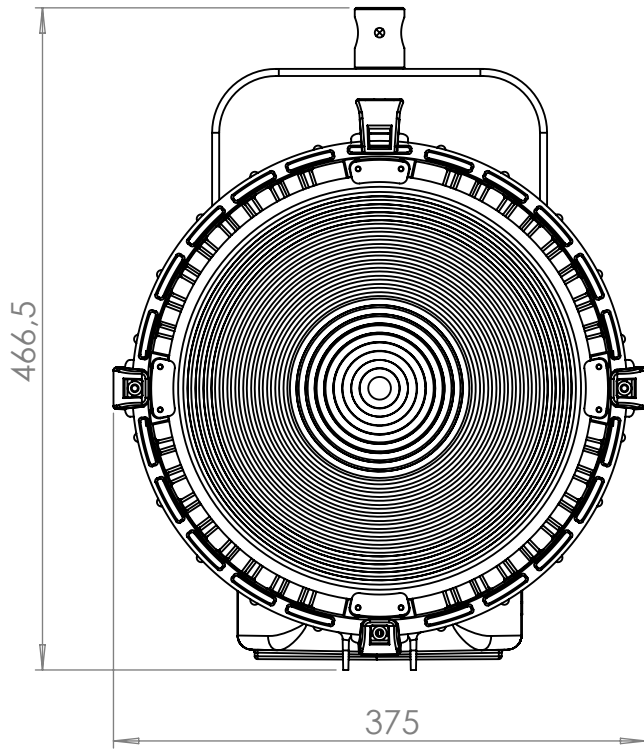

Photometric data

Distance	3200 K	
	spot	flood
Lux at 1 m - 3.2 ft	-	-
Lux at 2 m - 6.5 ft	36000	5100
Lux at 3 m - 9.8 ft	16000	2400
Lux at 4 m - 13.1 ft	9200	1400
Lux at 5 m - 16.4 ft	5800	940

Technical Drawing

Pole operated yoke

Lupo
Made in Italy

Cod 304 D PRO

DayledPRO 3000
5600 K

Technical Data

Dimensions (mm)	466,5 x 375 x 367 mm
Dimensions (in)	18.3 x 14.7 x 14.4 in
Weight (kg)	7,8 kg
Weight (lb)	17.1 lb
CRI (Colour Rendering Index)	96
TLCI (Television Lighting Consistency Index)	99
Estimated LED lifetime (L80)	50,000 hours
LED COB	350 W
Dimmer 0 - 100	included
Dimming curves mode	Linear, Exponential, Logarithmic
Connection for 14.8 V battery with standard XLR 4 pin connector (pin 1: negative / pin 4: positive)	included
Standard XLR 5 pin connectors to DMX console	included
Watt consumption	330 W
Watt output (equivalent to tungsten)	3000 W
Fresnel lens	300 mm
Firmware upgrades	through USB port
Colour temperature	5600 K - daylight balanced
Voltage AC	90 V - 240 V
Light beam	10° - 55°
Frequency (input)	50 / 60 Hz
Compliance	CE
Remote control	Bluetooth Long Range / DMX / RDM
Ambient temperature	Max: + 45°C / Min: - 10°C
Power Factor	0.96

Photometric data

Distance	5600 K	
	spot	flood
Lux at 1 m - 3.2 ft	-	-
Lux at 2 m - 6.5 ft	47000	6400
Lux at 3 m - 9.8 ft	21000	3100
Lux at 4 m - 13.1 ft	12000	1800
Lux at 5 m - 16.4 ft	7500	1200

Technical Drawing