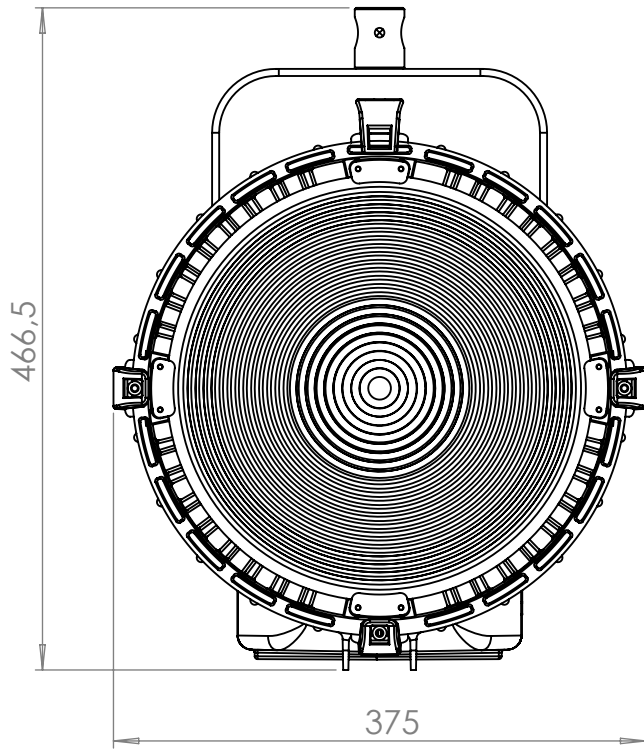

Lupo
Made in Italy

Cod 306 T PRO

**DayledPRO 3000
3200 K**

Technical Data

Dimensions (mm)	466,5 x 375 x 367 mm
Dimensions (in)	18.3 x 14.7 x 14.4 in
Weight (kg)	7,8 kg
Weight (lb)	17.1 lb
CRI (Colour Rendering Index)	96
TLCI (Television Lighting Consistency Index)	99
Estimated LED lifetime (L80)	50,000 hours
LED COB	350 W
Dimmer 0 - 100	included
Dimming curves mode	Linear, Exponential, Logarithmic
Connection for 14.8 V battery with standard XLR 4 pin connector (pin 1: negative / pin 4: positive)	included
Standard XLR 5 pin connectors to DMX console	included
Watt consumption	330 W
Watt output (equivalent to tungsten)	3000 W
Fresnel lens	300 mm
Firmware upgrades	through USB port
Colour temperature	5600 K - daylight balanced
Voltage AC	90 V - 240 V
Light beam	10° - 55°
Frequency (input)	50 / 60 Hz
Compliance	CE
Remote control	Bluetooth Long Range / DMX / RDM
Ambient temperature	Max: + 45°C / Min: - 10°C
Power Factor	0.96

Pole operated yoke

Lupo
Made in Italy

Cod 304 D PRO

DayledPRO 3000
5600 K

Technical Data

Dimensions (mm)	466,5 x 375 x 367 mm
Dimensions (in)	18.3 x 14.7 x 14.4 in
Weight (kg)	7,8 kg
Weight (lb)	17.1 lb
CRI (Colour Rendering Index)	96
TLCI (Television Lighting Consistency Index)	99
Estimated LED lifetime (L80)	50,000 hours
LED COB	350 W
Dimmer 0 - 100	included
Dimming curves mode	Linear, Exponential, Logarithmic
Connection for 14.8 V battery with standard XLR 4 pin connector (pin 1: negative / pin 4: positive)	included
Standard XLR 5 pin connectors to DMX console	included
Watt consumption	330 W
Watt output (equivalent to tungsten)	3000 W
Fresnel lens	300 mm
Firmware upgrades	through USB port
Colour temperature	5600 K - daylight balanced
Voltage AC	90 V - 240 V
Light beam	10° - 55°
Frequency (input)	50 / 60 Hz
Compliance	CE
Remote control	Bluetooth Long Range / DMX / RDM
Ambient temperature	Max: + 45°C / Min: - 10°C
Power Factor	0.96