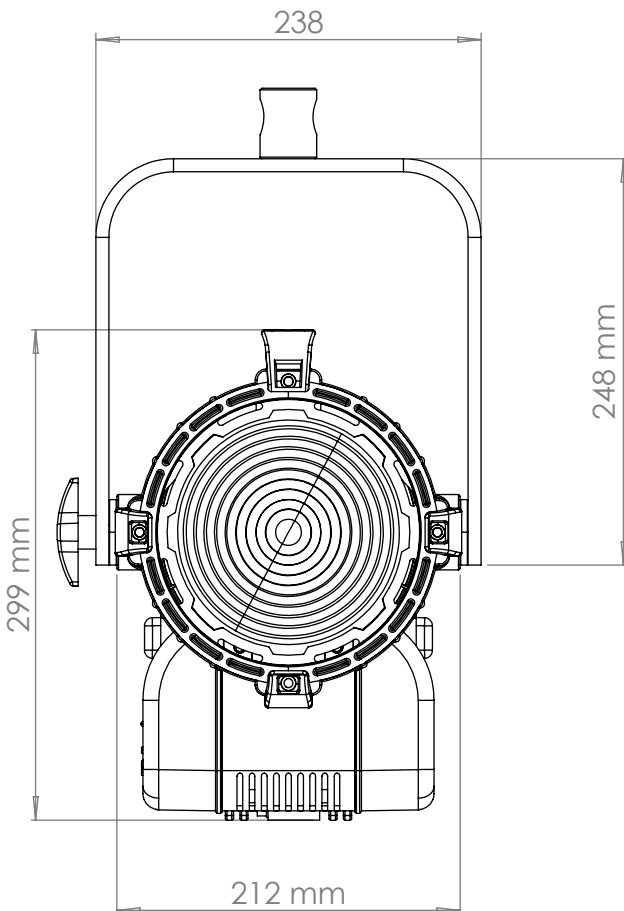

Lupo
Made in Italy

Cod 301 T PRO

DayledPRO 1000
3200 K

Technical Data

Dimensions (cm)	212 x 299 x 254 mm
Dimensions (in)	8.3 x 11.7 x 10 in
Weight (kg)	5 kg
Weight (lb)	11 lb
CRI (Colour Rendering Index)	> 97
TLCI (Television Lighting Consistency Index)	98
Estimated LED lifetime (L80)	50,000 hours
LED COB	110 W
Dimmer 0 - 100	included
Dimming curves mode	Linear, Exponential, Logarithmic
Connection for 14.8 V battery with standard XLR 4 pin connector (pin 1: negative / pin 4: positive)	included
Standard XLR 5 pin connectors to DMX console	included
Watt consumption	110 W
Watt output (equivalent to tungsten)	1000 W
Fresnel lens	150 mm
Firmware upgrades	through USB port
Colour temperature	3200 K - tungsten balanced
Voltage AC	90 V - 240 V
Light beam	10° - 60°
Frequency (input)	50 / 60 Hz
Compliance	CE
Remote control	Bluetooth Long Range / DMX / RDM
Ambient temperature	Max: + 45°C / Min: - 10°C
Power Factor	0.96

Lupo
Made in Italy

Cod 301 D PRO

DayledPRO 1000
5600 K

Technical Data

Dimensions (cm)	212 x 299 x 254 mm
Dimensions (in)	8.3 x 11.7 x 10 in
Weight (kg)	5 kg
Weight (lb)	11 lb
CRI (Colour Rendering Index)	> 97
TLCI (Television Lighting Consistency Index)	98
Estimated LED lifetime (L80)	50,000 hours
LED COB	110 W
Dimmer 0 - 100	included
Dimming curves mode	Linear, Exponential, Logarithmic
Connection for 14.8 V battery with standard XLR 4 pin connector (pin 1: negative / pin 4: positive)	included
Standard XLR 5 pin connectors to DMX console	included
Watt consumption	110 W
Watt output (equivalent to tungsten)	1000 W
Fresnel lens	150 mm
Firmware upgrades	through USB port
Colour temperature	5600 K - daylight balanced
Voltage AC	90 V - 240 V
Light beam	10° - 60°
Frequency (input)	50 / 60 Hz
Compliance	CE
Remote control	Bluetooth Long Range / DMX / RDM
Ambient temperature	Max: + 45°C / Min: - 10°C
Power Factor	0.96