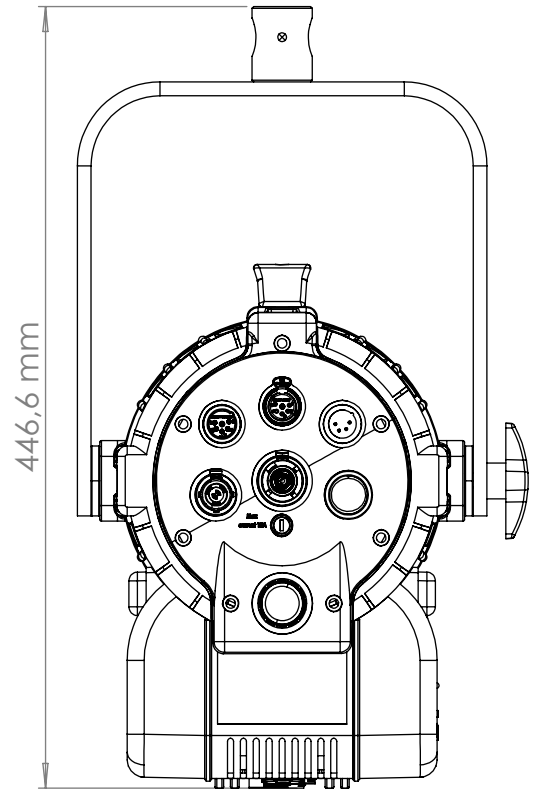

Lupo
Made in Italy

Cod 301 T PRO

DayledPRO 1000
3200 K

Technical Data

Dimensions (cm)	212 x 299 x 254 mm
Dimensions (in)	8.3 x 11.7 x 10 in
Weight (kg)	5 kg
Weight (lb)	11 lb
CRI (Colour Rendering Index)	> 97
TLCI (Television Lighting Consistency Index)	98
Estimated LED lifetime (L80)	50,000 hours
LED COB	110 W
Dimmer 0 - 100	included
Dimming curves mode	Linear, Exponential, Logarithmic
Connection for 14.8 V battery with standard XLR 4 pin connector (pin 1: negative / pin 4: positive)	included
Standard XLR 5 pin connectors to DMX console	included
Watt consumption	110 W
Watt output (equivalent to tungsten)	1000 W
Fresnel lens	150 mm
Firmware upgrades	through USB port
Colour temperature	3200 K - tungsten balanced
Voltage AC	90 V - 240 V
Light beam	10° - 60°
Frequency (input)	50 / 60 Hz
Compliance	CE
Remote control	Bluetooth Long Range / DMX / RDM
Ambient temperature	Max: + 45°C / Min: - 10°C
Power Factor	0.96

Lupo
Made in Italy

Cod 301 D PRO

DayledPRO 1000
5600 K

Technical Data

Dimensions (cm)	212 x 299 x 254 mm
Dimensions (in)	8.3 x 11.7 x 10 in
Weight (kg)	5 kg
Weight (lb)	11 lb
CRI (Colour Rendering Index)	> 97
TLCI (Television Lighting Consistency Index)	98
Estimated LED lifetime (L80)	50,000 hours
LED COB	110 W
Dimmer 0 - 100	included
Dimming curves mode	Linear, Exponential, Logarithmic
Connection for 14.8 V battery with standard XLR 4 pin connector (pin 1: negative / pin 4: positive)	included
Standard XLR 5 pin connectors to DMX console	included
Watt consumption	110 W
Watt output (equivalent to tungsten)	1000 W
Fresnel lens	150 mm
Firmware upgrades	through USB port
Colour temperature	5600 K - daylight balanced
Voltage AC	90 V - 240 V
Light beam	10° - 60°
Frequency (input)	50 / 60 Hz
Compliance	CE
Remote control	Bluetooth Long Range / DMX / RDM
Ambient temperature	Max: + 45°C / Min: - 10°C
Power Factor	0.96