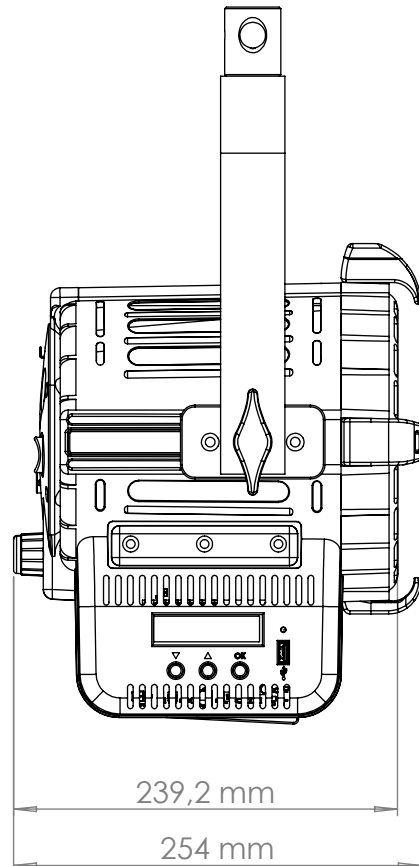

Lupo
Made in Italy

Cod 301 T PRO

DayledPRO 1000
3200 K

Technical Data

Dimensions (cm)	212 x 299 x 254 mm
Dimensions (in)	8.3 x 11.7 x 10 in
Weight (kg)	5 kg
Weight (lb)	11 lb
CRI (Colour Rendering Index)	> 97
TLCI (Television Lighting Consistency Index)	98
Estimated LED lifetime (L80)	50,000 hours
LED COB	110 W
Dimmer 0 - 100	included
Dimming curves mode	Linear, Exponential, Logarithmic
Connection for 14.8 V battery with standard XLR 4 pin connector (pin 1: negative / pin 4: positive)	included
Standard XLR 5 pin connectors to DMX console	included
Watt consumption	110 W
Watt output (equivalent to tungsten)	1000 W
Fresnel lens	150 mm
Firmware upgrades	through USB port
Colour temperature	3200 K - tungsten balanced
Voltage AC	90 V - 240 V
Light beam	10° - 60°
Frequency (input)	50 / 60 Hz
Compliance	CE
Remote control	Bluetooth Long Range / DMX / RDM
Ambient temperature	Max: + 45°C / Min: - 10°C
Power Factor	0.96

Lupo
Made in Italy

Cod 301 D PRO

DayledPRO 1000
5600 K

Technical Data

Dimensions (cm)	212 x 299 x 254 mm
Dimensions (in)	8.3 x 11.7 x 10 in
Weight (kg)	5 kg
Weight (lb)	11 lb
CRI (Colour Rendering Index)	> 97
TLCI (Television Lighting Consistency Index)	98
Estimated LED lifetime (L80)	50,000 hours
LED COB	110 W
Dimmer 0 - 100	included
Dimming curves mode	Linear, Exponential, Logarithmic
Connection for 14.8 V battery with standard XLR 4 pin connector (pin 1: negative / pin 4: positive)	included
Standard XLR 5 pin connectors to DMX console	included
Watt consumption	110 W
Watt output (equivalent to tungsten)	1000 W
Fresnel lens	150 mm
Firmware upgrades	through USB port
Colour temperature	5600 K - daylight balanced
Voltage AC	90 V - 240 V
Light beam	10° - 60°
Frequency (input)	50 / 60 Hz
Compliance	CE
Remote control	Bluetooth Long Range / DMX / RDM
Ambient temperature	Max: + 45°C / Min: - 10°C
Power Factor	0.96