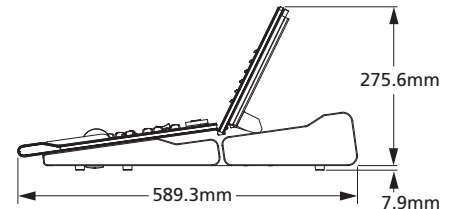

And Gio can be integrated into an Eos or Ion system with ease, acting as a primary, backup, or client desk in combination with the rest of the family. All of the accessories for Eos and Ion work with Gio.

Product features

- 10000 channels (devices)
- 2048, 4096, 6144 or 8192 outputs/parameters
- Dedicated master-playback fader pair
- 10 definable motorised faders, with 30 pages of control
- 999 cue lists
- 200 active playbacks
- 300 submasters
- Four pageable force-feedback encoders
- Two 12.1" LCD touchscreens
- High-density live and blind displays
- Virtual Media Server Control with stock content (user images may be imported)
- Net3™ (ACN based) and ETCNet2™ native
- Client/server networking and synchronised backup
- Offline and Client programming on PC (Windows® 7 or XP) and Macintosh® (OS X Intel)
- Shows can be imported from Obsession®, Express/ion, Emphasis™, Congo® and Strand® 500/300 series show files via ASCII
- 12 discrete on-line users with partitioned control
- Seven multipurpose USB ports (pointing devices, keyboard, touchscreens, flash drives)
- Onboard: three DVI monitor ports; two DMX outputs; two Ethernet ports (PoE); phone remote; MIDI in and out ports (SMPTE via Net3 Gateways); four analog inputs and one relay port

Gio

PART NO.	DESCRIPTION
4240A1012-EU	Gio Control Desk, 2048 outputs (Max. is 8192 outputs)
4310A1024	Ion Remote Processor Unit, 2048 outputs
4250A1012	Eos Remote Processor Unit, 4096 outputs (Max. is 8192 outputs)
4240A1019	Gio Upgrade Pack, 2048 outputs
4250S1001	Client Software Kit

Gio Accessories

PART NO.	DESCRIPTION
4250A1022	Net3 Radio Focus Remote
4250A2026	Net3 Radio Focus Remote, Receiver Only
4250A2025	Net3 Radio Focus Remote, Transmitter Only
4310A1002	Fader Wing - 2x10
4310A1003	Fader Wing - 2x20
4250A1017	Net3 Remote Video Interface
M237	19" LCD touchscreen (1280x1024)
GIOFLIGHT	Gio Flightcase

Corporate Headquarters ■ 3031 Pleasant View Rd, PO Box 620979, Middleton WI 53562 0979 USA ■ Tel +1 608 831 4116

London, UK ■ Unit 26-28, Victoria Industrial Estate, Victoria Road, London W3 6UU, UK ■ Tel +44 (0) 20 8896 1000

Rome, IT ■ Via Pieve Torina, 48, 00156 Rome, Italy ■ Tel +39 (06) 32 111 683

Holzkirchen, DE ■ Ohmstrasse 3, 83607 Holzkirchen, Germany ■ Tel +49 (80 24) 47 00-0

Hong Kong ■ Room 1801, 18/F, Tower 1 Phase 1, Enterprise Square, 9 Sheung Yuet Road, Kowloon Bay, Kowloon, Hong Kong ■ Tel +852 2799 1220

Web ■ www.etcconnect.com ■ Copyright © 2011 ETC. All Rights Reserved. All product information and specifications subject to change. 4240L1010-GB Rev. A 9/11