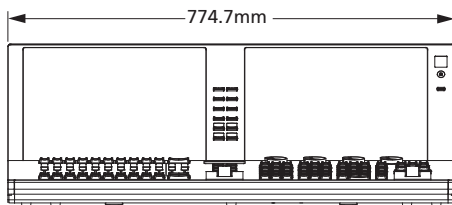

And Gio can be integrated into an Eos or Ion system with ease, acting as a primary, backup, or client desk in combination with the rest of the family. All of the accessories for Eos and Ion work with Gio.

Product features

- 10000 channels (devices)
- 2048, 4096, 6144 or 8192 outputs/parameters
- Dedicated master-playback fader pair
- 10 definable motorised faders, with 30 pages of control
- 999 cue lists
- 200 active playbacks
- 300 submasters
- Four pageable force-feedback encoders
- Two 12.1" LCD touchscreens
- High-density live and blind displays
- Virtual Media Server Control with stock content (user images may be imported)
- Net3™ (ACN based) and ETCNet2™ native
- Client/server networking and synchronised backup
- Offline and Client programming on PC (Windows® 7 or XP) and Macintosh® (OS X Intel)
- Shows can be imported from Obsession®, Express/ion, Emphasis™, Congo® and Strand® 500/300 series show files via ASCII
- 12 discrete on-line users with partitioned control
- Seven multipurpose USB ports (pointing devices, keyboard, touchscreens, flash drives)
- Onboard: three DVI monitor ports; two DMX outputs; two Ethernet ports (PoE); phone remote; MIDI in and out ports (SMPTE via Net3 Gateways); four analog inputs and one relay port

Gio

PART NO.	DESCRIPTION
4240A1012-EU	Gio Control Desk, 2048 outputs (Max. is 8192 outputs)
4310A1024	Ion Remote Processor Unit, 2048 outputs
4250A1012	Eos Remote Processor Unit, 4096 outputs (Max. is 8192 outputs)
4240A1019	Gio Upgrade Pack, 2048 outputs
4250S1001	Client Software Kit

Gio Accessories

PART NO.	DESCRIPTION
4250A1022	Net3 Radio Focus Remote
4250A2026	Net3 Radio Focus Remote, Receiver Only
4250A2025	Net3 Radio Focus Remote, Transmitter Only
4310A1002	Fader Wing - 2x10
4310A1003	Fader Wing - 2x20
4250A1017	Net3 Remote Video Interface
M237	19" LCD touchscreen (1280x1024)
GIOFLIGHT	Gio Flightcase

Corporate Headquarters ■ 3031 Pleasant View Rd, PO Box 620979, Middleton WI 53562 0979 USA ■ Tel +1 608 831 4116

London, UK ■ Unit 26-28, Victoria Industrial Estate, Victoria Road, London W3 6UU, UK ■ Tel +44 (0) 20 8896 1000

Rome, IT ■ Via Pieve Torina, 48, 00156 Rome, Italy ■ Tel +39 (06) 32 111 683

Holzkirchen, DE ■ Ohmstrasse 3, 83607 Holzkirchen, Germany ■ Tel +49 (80 24) 47 00-0

Hong Kong ■ Room 1801, 18/F, Tower 1 Phase 1, Enterprise Square, 9 Sheung Yuet Road, Kowloon Bay, Kowloon, Hong Kong ■ Tel +852 2799 1220

Web ■ www.etcconnect.com ■ Copyright © 2011 ETC. All Rights Reserved. All product information and specifications subject to change. 4240L1010-GB Rev. A 9/11