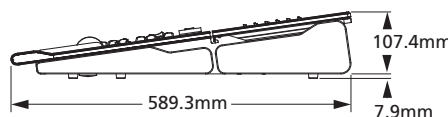

And Gio can be integrated into an Eos or Ion system with ease, acting as a primary, backup, or client desk in combination with the rest of the family. All of the accessories for Eos and Ion work with Gio.

Product features

- 10000 channels (devices)
- 2048, 4096, 6144 or 8192 outputs/parameters
- Dedicated master-playback fader pair
- 10 definable motorised faders, with 30 pages of control
- 999 cue lists
- 200 active playbacks
- 300 submasters
- Four pageable force-feedback encoders
- Two 12.1" LCD touchscreens
- High-density live and blind displays
- Virtual Media Server Control with stock content (user images may be imported)
- Net3™ (ACN based) and ETCNet2™ native
- Client/server networking and synchronised backup
- Offline and Client programming on PC (Windows® 7 or XP) and Macintosh® (OS X Intel)
- Shows can be imported from Obsession®, Express/ion, Emphasis™, Congo® and Strand® 500/300 series show files via ASCII
- 12 discrete on-line users with partitioned control
- Seven multipurpose USB ports (pointing devices, keyboard, touchscreens, flash drives)
- Onboard: three DVI monitor ports; two DMX outputs; two Ethernet ports (PoE); phone remote; MIDI in and out ports (SMPTE via Net3 Gateways); four analog inputs and one relay port

Gio

PART NO.	DESCRIPTION
4240A1012-EU	Gio Control Desk, 2048 outputs (Max. is 8192 outputs)
4310A1024	Ion Remote Processor Unit, 2048 outputs
4250A1012	Eos Remote Processor Unit, 4096 outputs (Max. is 8192 outputs)
4240A1019	Gio Upgrade Pack, 2048 outputs
4250S1001	Client Software Kit

Gio Accessories

PART NO.	DESCRIPTION
4250A1022	Net3 Radio Focus Remote
4250A2026	Net3 Radio Focus Remote, Receiver Only
4250A2025	Net3 Radio Focus Remote, Transmitter Only
4310A1002	Fader Wing - 2x10
4310A1003	Fader Wing - 2x20
4250A1017	Net3 Remote Video Interface
M237	19" LCD touchscreen (1280x1024)
GIOFLIGHT	Gio Flightcase